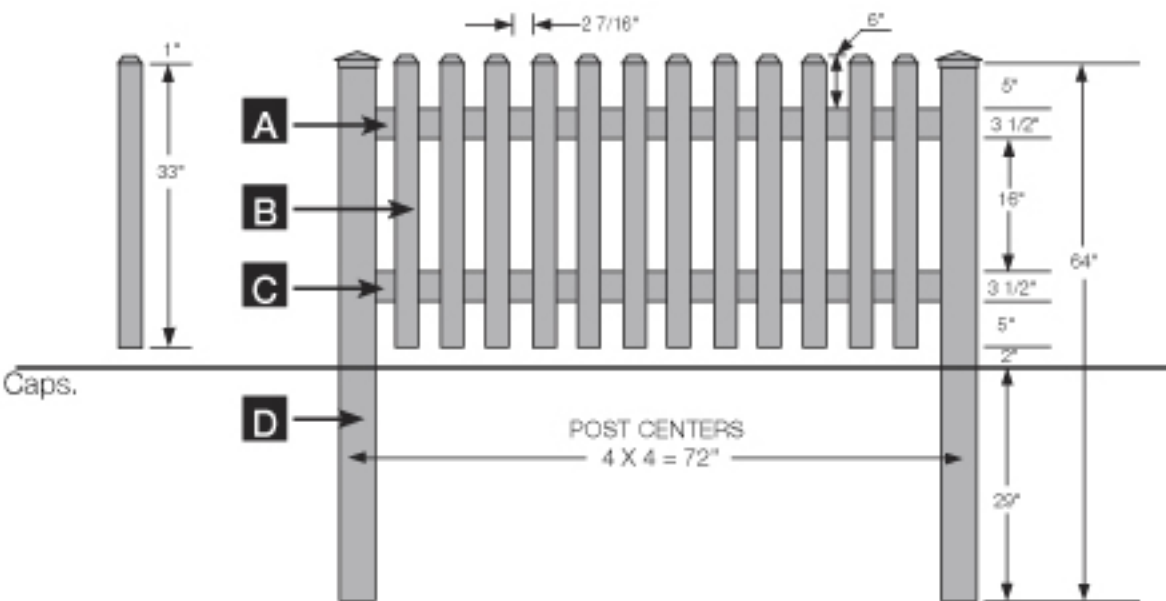

- A TOP RAIL**  
PALLET QUANTITY = 138  
2" X 4" X 71-1/2"
- B PICKETS (with caps attached)**  
PALLET QUANTITY = 576  
12 pieces of 7/8" X 3" X 33"  
Length does not include cap.
- PICKET CAPS**  
12 pieces of 7/8" x 3" x 1" Dog Ear Picket Caps.
- C BOTTOM RAIL**  
PALLET QUANTITY = 138  
2" x 4" x 71-1/2"
- D POST PALLET QUANTITY = 60**  
4" X 4" X 64"

Bufftech Vinyl Fence - Traditional Yorkshire 3' x 6'