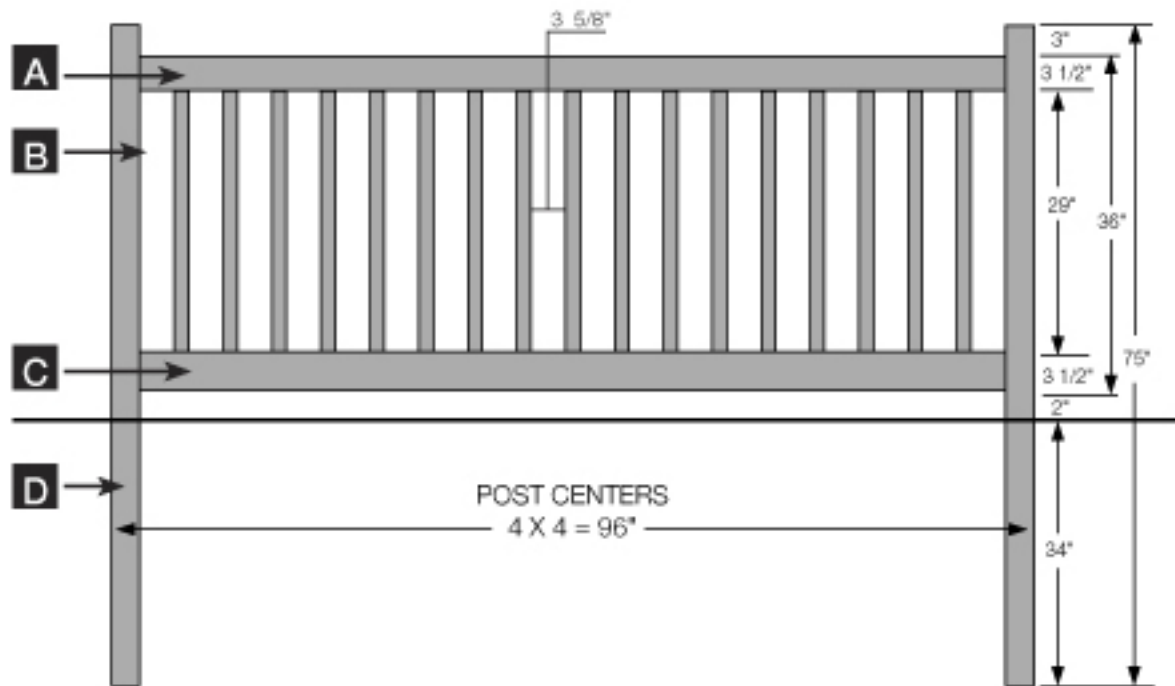

- A** TOP RAIL PALLET QUANTITY = 138
2" X 4" X 95-1/2"
- B** PICKETS PALLET QUANTITY = 1000
17 pieces of 7/8" X 1-1/2" X 35-5/8"
- C** BOTTOM RAIL
PALLET QUANTITY = 138
Includes steel channel.
- D** POST PALLET QUANTITY = 60
4" X 4" X 75"

Bufftech Vinyl Fence - Contemporary Victorian 3' x 8'