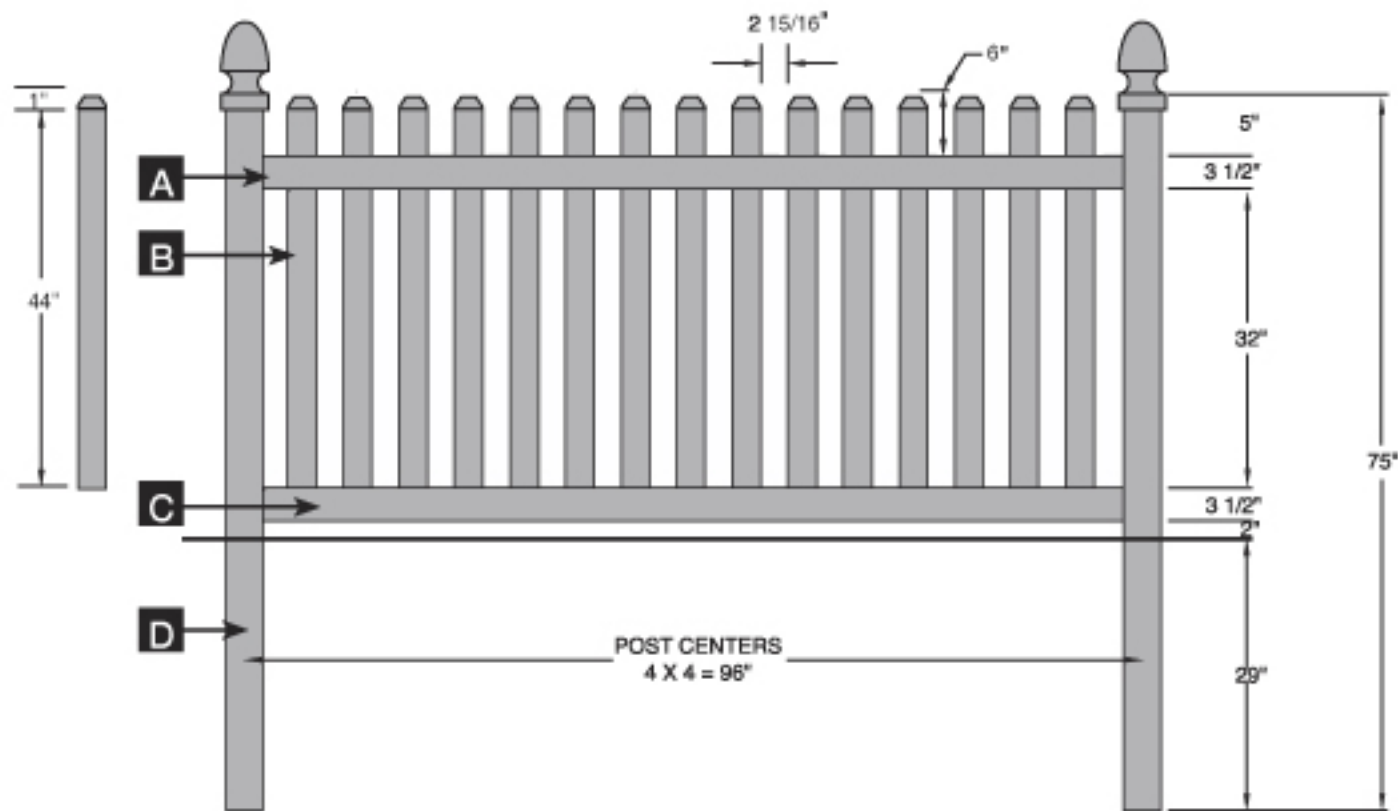

- A TOP RAIL**
PALLET QUANTITY = 138
2" X 4" X 95-1/2"
- B PICKETS (with caps attached)**
15 pieces of 7/8" X 3" X 44"
PALLET QUANTITY = 450
Length does not include cap.
- PICKET CAPS**
15 pieces of 7/8" x 3" x 1" Dog Ear Picket Caps.
- C BOTTOM RAIL**
PALLET QUANTITY = 138
2" x 4" x 95-1/2" Includes steel channel.
- D POST** PALLET QUANTITY = 60
4" X 4" X 75"

Bufftech Vinyl Fence - Traditional Rothbury 4' x 8'