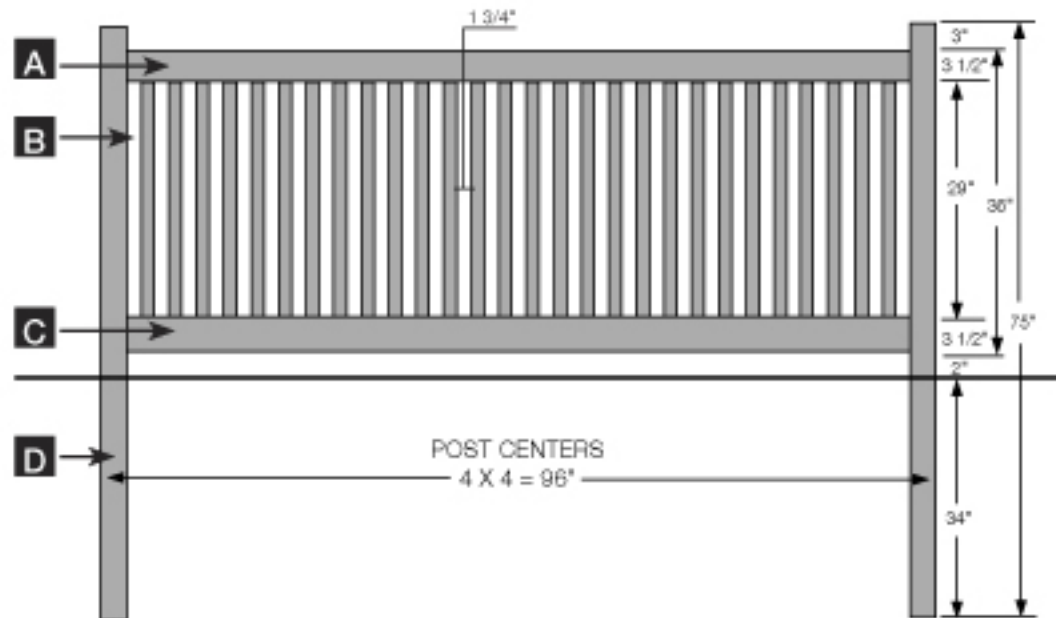

- A** TOP RAIL PALLET QUANTITY = 138  
2" X 4" X 95-1/2"
- B** PICKETS PALLET QUANTITY = 1000  
28 pieces of 7/8" X 1-1/2" X 35-5/8"
- C** BOTTOM RAIL  
PALLET QUANTITY = 138  
2" X 4" X 95-1/2"  
Includes steel channel.
- D** POST PALLET QUANTITY = 60  
4" X 4" X 75"

Bufftech Vinyl Fence - Contemporary Princeton 3' x 8'