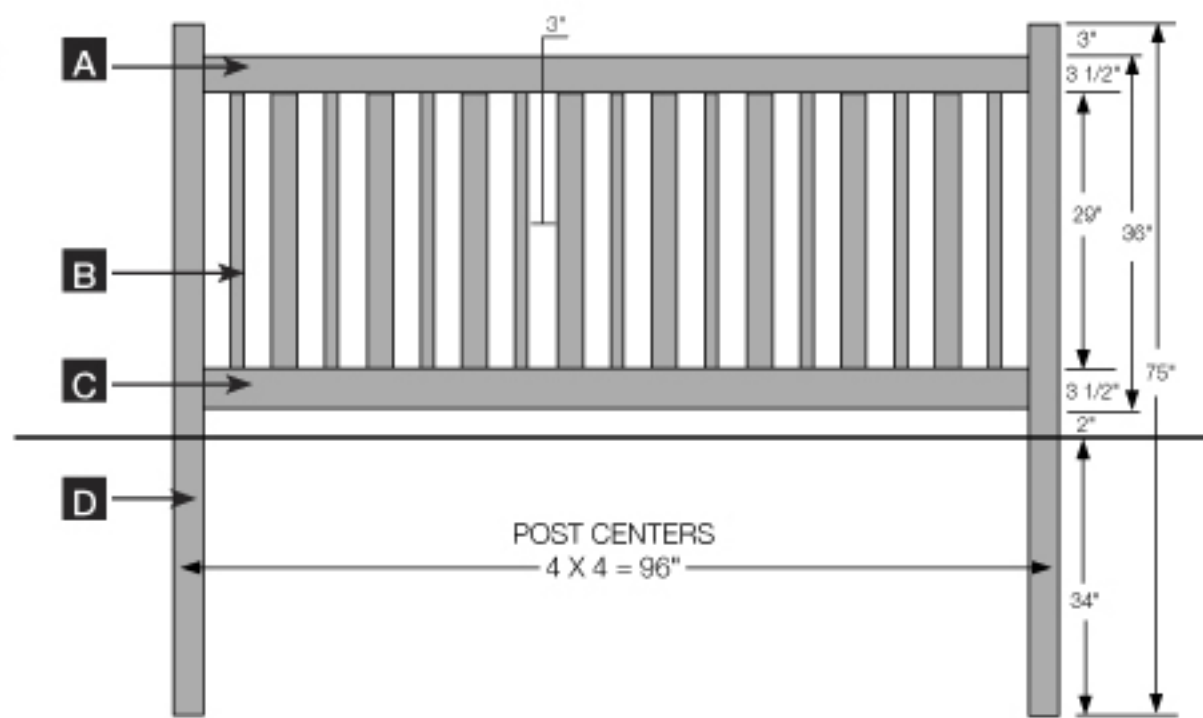

- A TOP RAIL** PALLET QUANTITY = 138
2" X 4" X 95-1/2"
- B PICKETS**
9 pieces of 7/8" X 1-1/2" X 35-5/8"
PALLET QUANTITY = 1000
8 pieces of 7/8" X 3" X 35-5/8"
PALLET QUANTITY = 546
- C BOTTOM RAIL**
PALLET QUANTITY = 138
2" X 4" X 95-1/2"
Includes steel channel.
- D POST** PALLET QUANTITY = 60
4" X 4" X 75"

Bufftech Vinyl Fence - Contemporary Monarch 3' x 8'