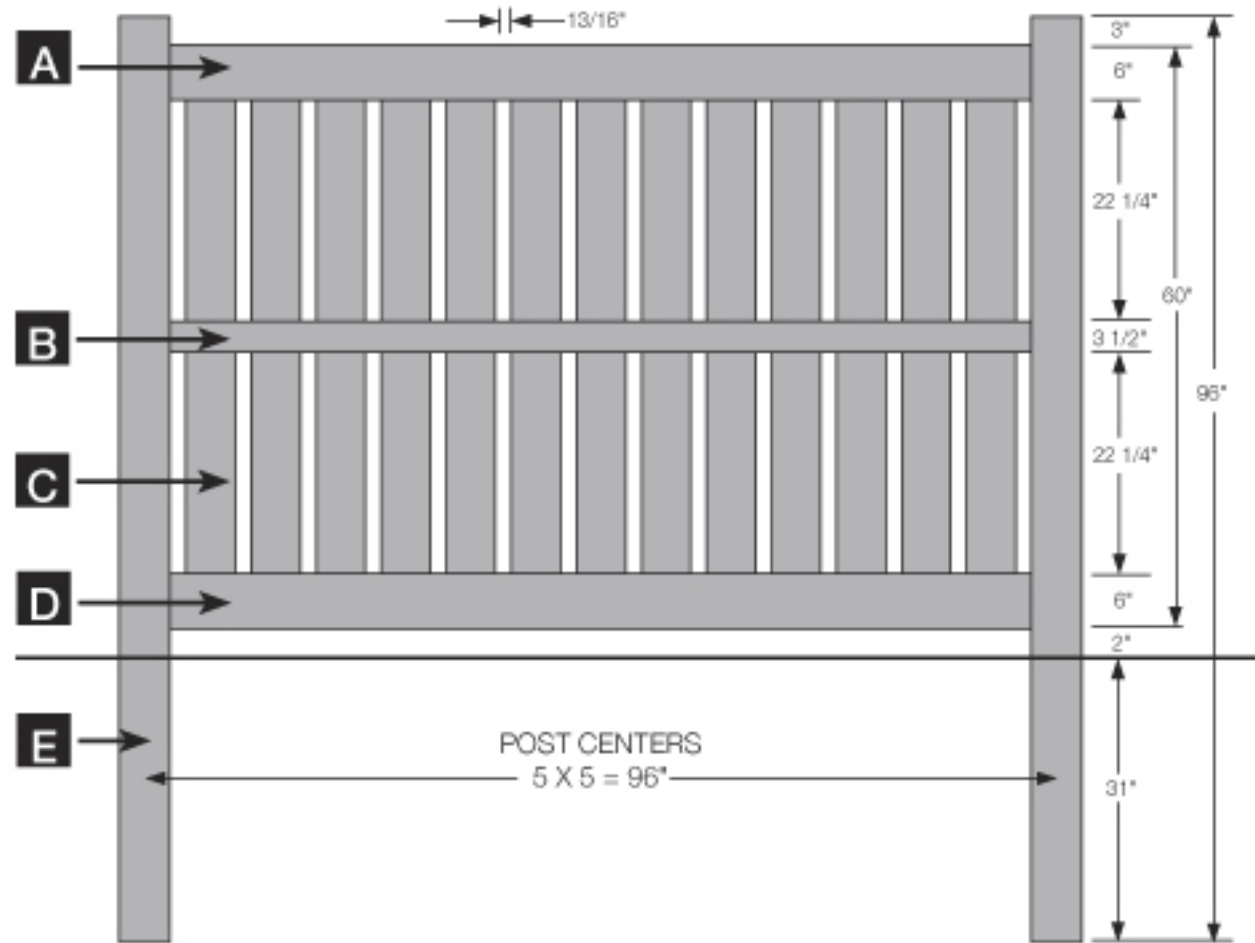

- A TOP RAIL** PALLET QUANTITY = 80
2" X 6" X 94-1/2" Routed.
- B MID RAIL** PALLET QUANTITY = 138
2" X 4" X 94-1/2" Routed.
- C PICKETS** PALLET QUANTITY = 196
13 pieces of 7/8" X 6" X 51-5/8"
- D BOTTOM RAIL**
PALLET QUANTITY = 80
2" X 6" X 94-1/2" Routed.
Includes steel reinforcement channel.
- E POST** PALLET QUANTITY = 48
5" X 5" X 96"

Bufftech Vinyl Fence - Semi-Privacy Millbrook 5' x 8'