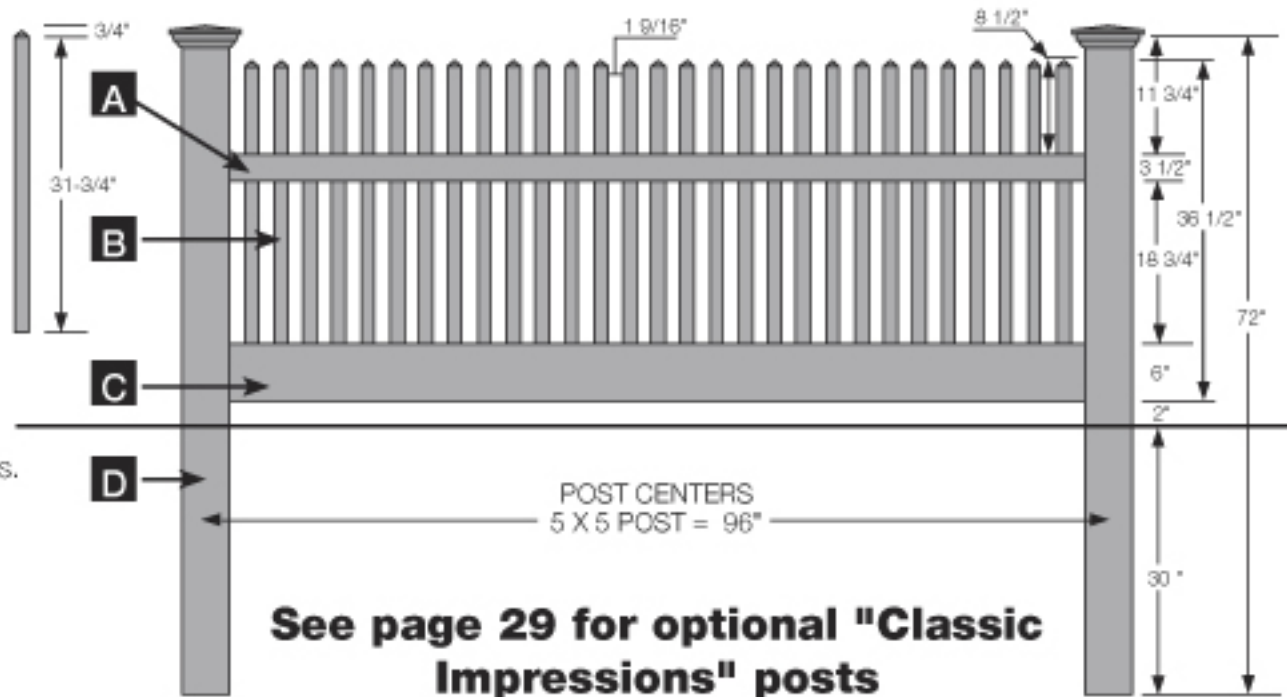

- A** MID RAIL;
PALLET QUANTITY = 120
2" X 3 1/2" X 94-1/2"
- B** PICKETS (with caps attached)
PALLET QUANTITY = 420
29 pieces of 1-1/2" X 1-1/2" X 31-3/4"
- PICKET CAPS**
1-1/2" x 1-1/2" x 3/4" Pointed picket caps.
- C** BOTTOM RAIL
PALLET QUANTITY = 80
2" X 6" X 94-1/2" Ribbed. Includes
steel channel.
- D** POST
PALLET QUANTITY = 48
5" X 5" X 72"

Bufftech Vinyl Fence - Classic Manchester 3' x 8'