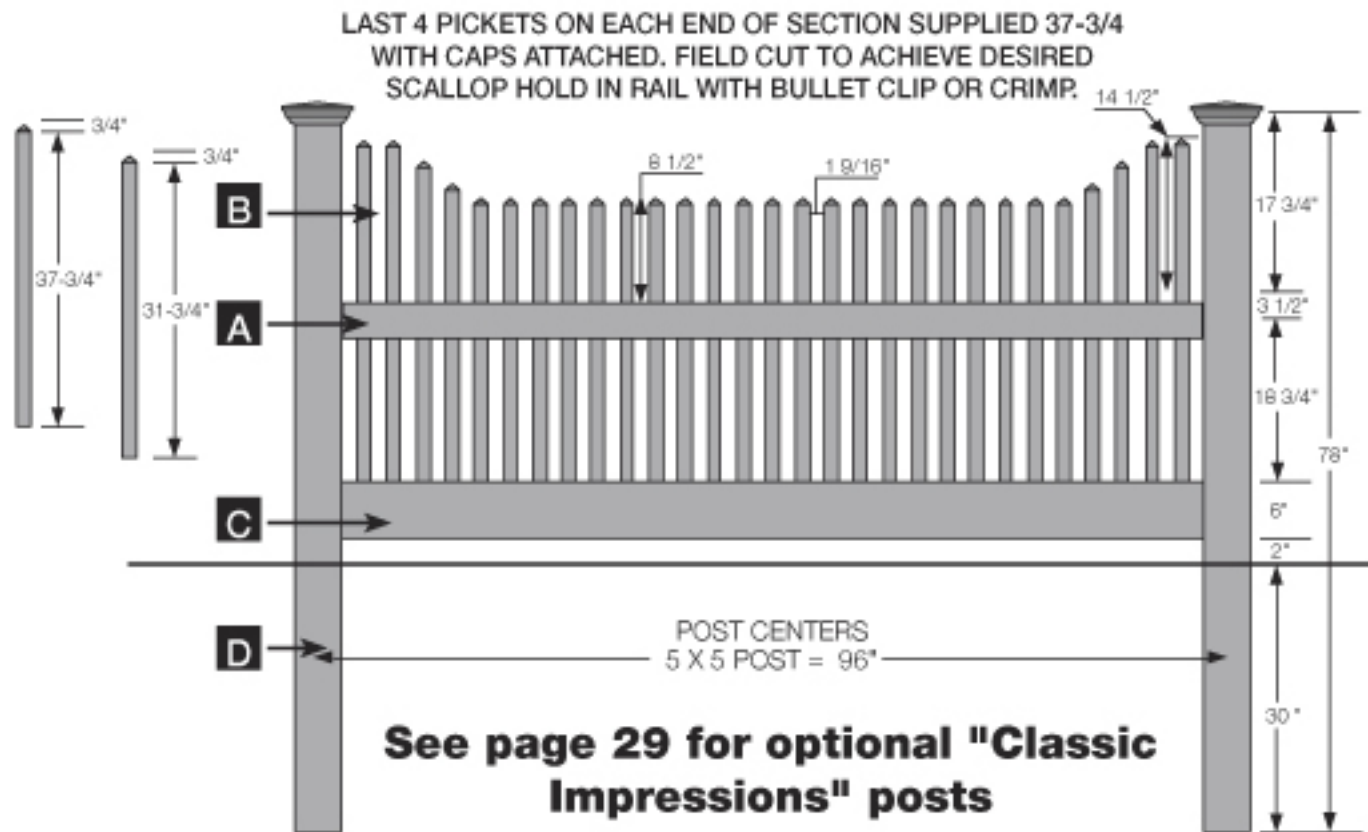

A MID RAIL
PALLET QUANTITY = 120
2" X 3 1/2" X 94-1/2"

B PICKETS (with caps attached)
21 pieces of
1-1/2" X 1-1/2" X 31-3/4"
8 pieces of
1-1/2" X 1-1/2" X 37-3/4"

PICKET CAPS
1-1/2" x 1-1/2" x 3/4" Pointed
picket caps.

C BOTTOM RAIL
PALLET QUANTITY = 80
2" X 6" X 94-1/2" Ribbed.
Includes steel channel.

D POST
PALLET QUANTITY = 48
5" X 5" X 78"

Bufftech Vinyl Fence - Classic Manchester Concave 3.5' x 8'