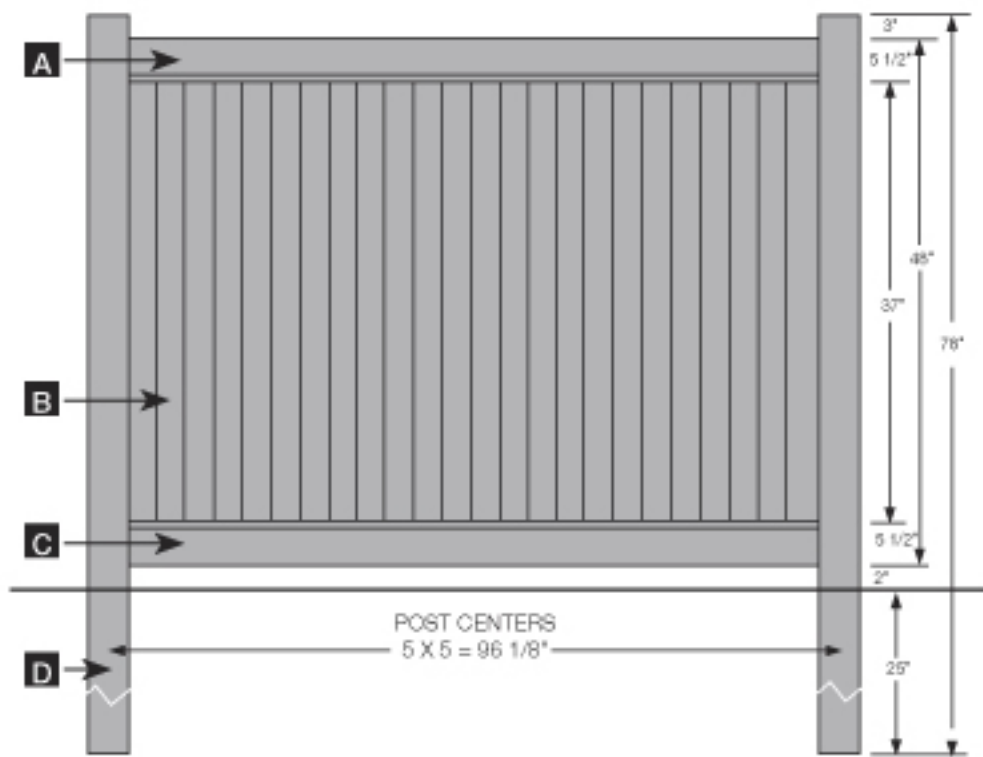

- A TOP RAIL** PALLET QUANTITY = 96
1-1/2" X 5-1/2" X 94-1/2" Deco rail ribbed.
- B PICKETS** PALLET QUANTITY = 16 Fill Kits
5/8" X 11-3/8" X 39-3/4" Section includes
7 full pickets and one end picket with the
tongue removed.
- C BOTTOM RAIL** PALLET QUANTITY = 96
1-1/2" X 5-1/2" X 94-1/2" Deco rail ribbed
Includes steel channel.
- D POST** PALLET QUANTITY = 48
5" X 5" X 78"

Bufftech Vinyl Fence - Privacy Lexington 4' x 8'