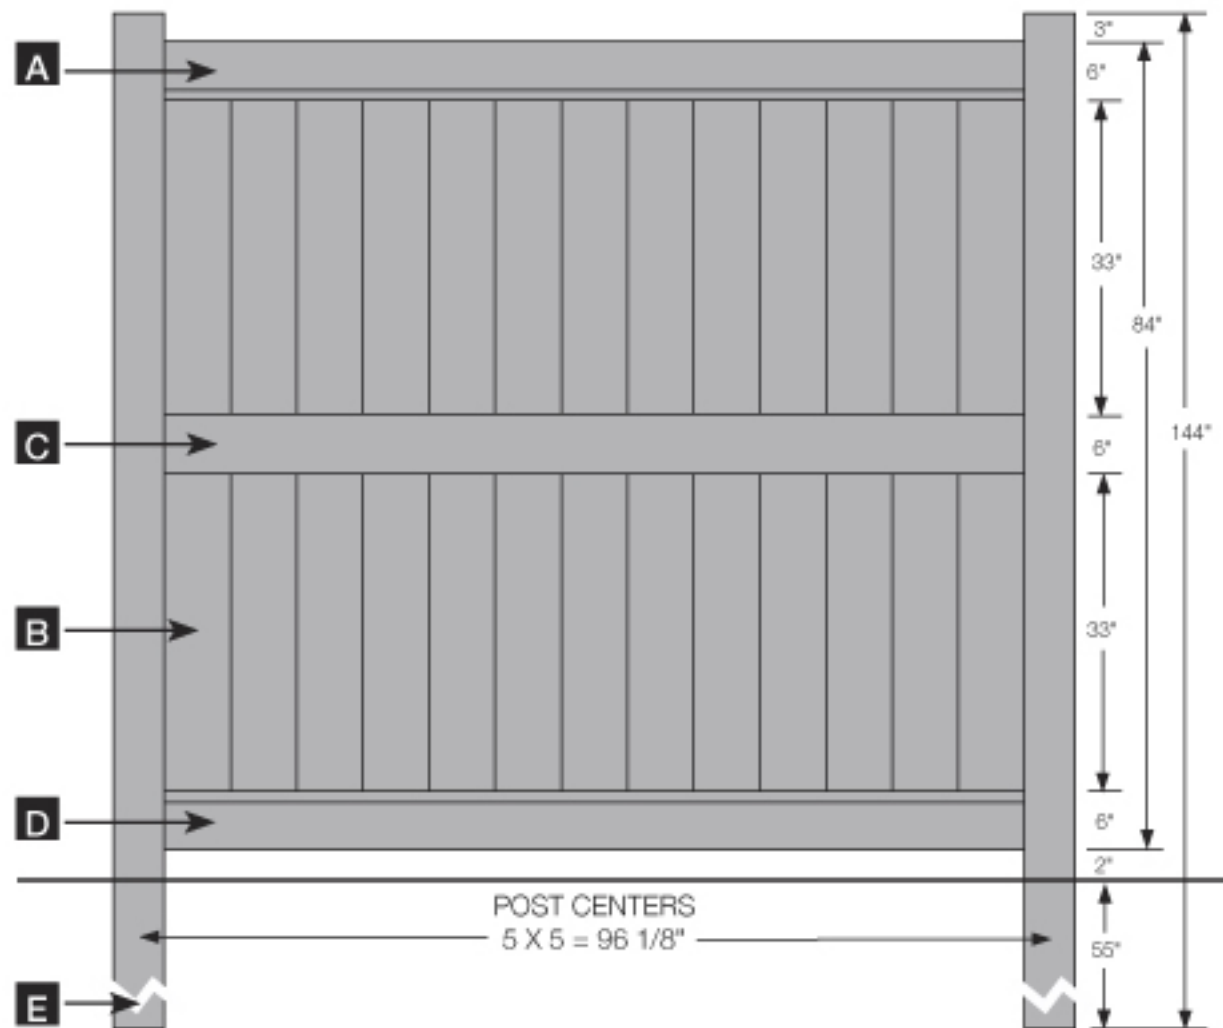

- A TOP RAIL** PALLET QUANTITY = 80  
2" X 6" X 94-1/2" Deco rail ribbed.  
Includes steel channel
- B PICKETS** PALLET QUANTITY = 12 Fill Kits  
26 pieces of 7/8" X 7" X 36-1/4" Section  
includes 24 full pickets and 2 end pickets with  
tongue removed.
- C MIDDLE RAIL** PALLET QUANTITY = 80  
2" X 6" X 94-1/2" Deco rail ribbed. Includes  
steel channel
- D BOTTOM RAIL** PALLET QUANTITY = 80  
2" X 6" X 94-1/2" Deco rail ribbed.  
Includes steel channel.
- E POST** PALLET QUANTITY = 48  
5" X 5" X 144"

Bufftech Vinyl Fence - Privacy Galveston 7' x 8'