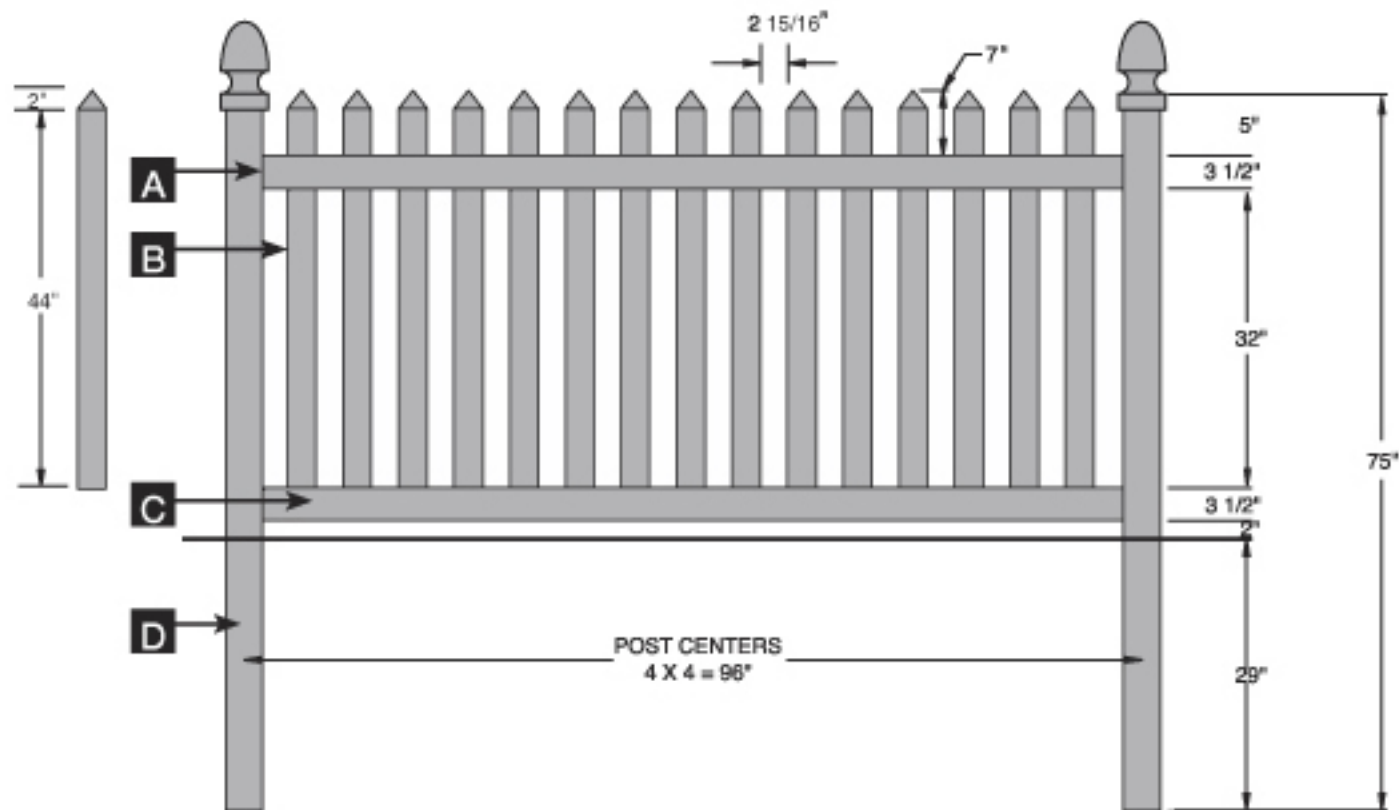

A TOP RAIL PALLET QUANTITY = 138
2" X 4" X 95-1/2"

B PICKETS (with caps attached)
15 pieces of 7/8" X 3" X 44"
PALLET QUANTITY = 450
Length does not include cap.

PICKET CAPS
15 pieces of 7/8" x 3" x 2" Pointed
picket caps.

C BOTTOM RAIL
PALLET QUANTITY = 138
2" x 4" x 95-1/2" Includes
steel channel.

D POST PALLET QUANTITY = 60
4" X 4" X 75"

Bufftech Vinyl Fence - Traditional Danbury 4' x 8'