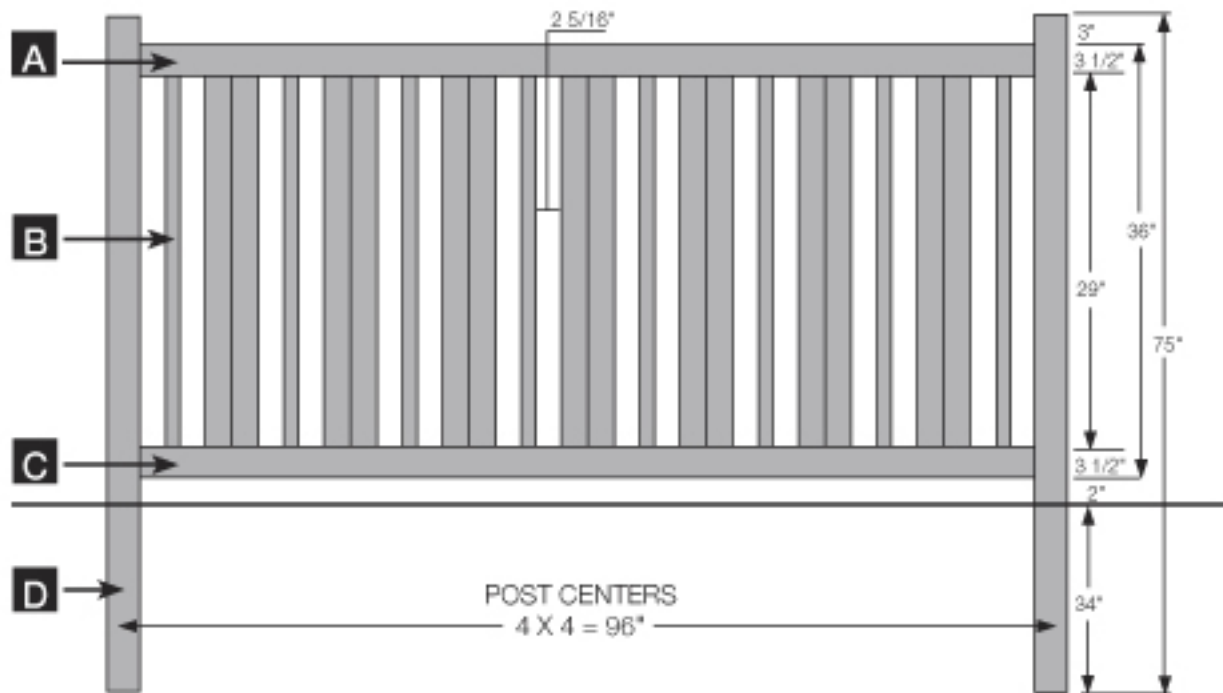

- A TOP RAIL**
PALLET QUANTITY = 138
2" X 4" X 95-1/2"
- B PICKETS**
14 pieces of 7/8" X 3" X 35-5/8"
PALLET QUANTITY = 546
8 pieces of 7/8" X 1-1/2" X 35-5/8"
PALLET QUANTITY = 1000
- C BOTTOM RAIL**
PALLET QUANTITY = 138
2" X 4" X 95-1/2"
Includes steel channel.
- D POST PALLET QUANTITY = 60**
4" X 4" X 75"

Bufftech Vinyl Fence - Contemporary Countess 3' x 8'