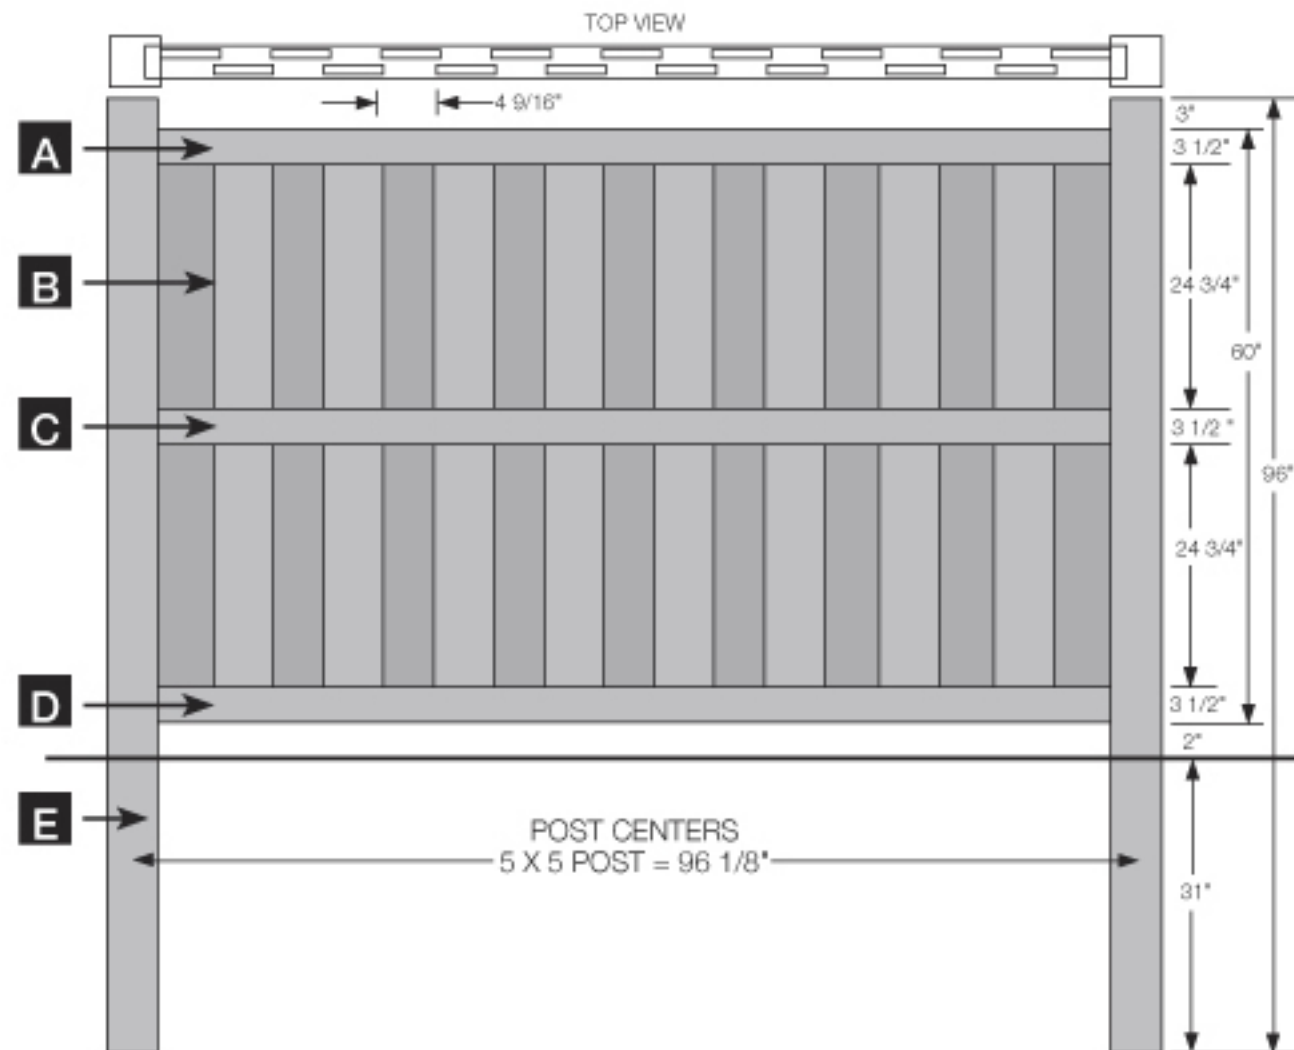

- A TOP RAIL** PALLET QUANTITY = 84
3-1/2" X 3-1/2" X 94-1/2" Routed.
- B PICKETS** PALLET QUANTITY = 196
17 pieces of 7/8" X 6" X 59-1/2" Ribbed.
- C MID RAIL** PALLET QUANTITY = 84
3-1/2" X 3-1/2" X 94-1/2" Routed.
- D BOTTOM RAIL** PALLET QUANTITY = 84
3-1/2" X 3-1/2" X 94-1/2" Routed.
Includes aluminum reinforced channel.
- E POST** PALLET QUANTITY = 48
5" X 5" X 96"

Bufftech Vinyl Fence - Semi-Privacy Columbia 5' x 8'