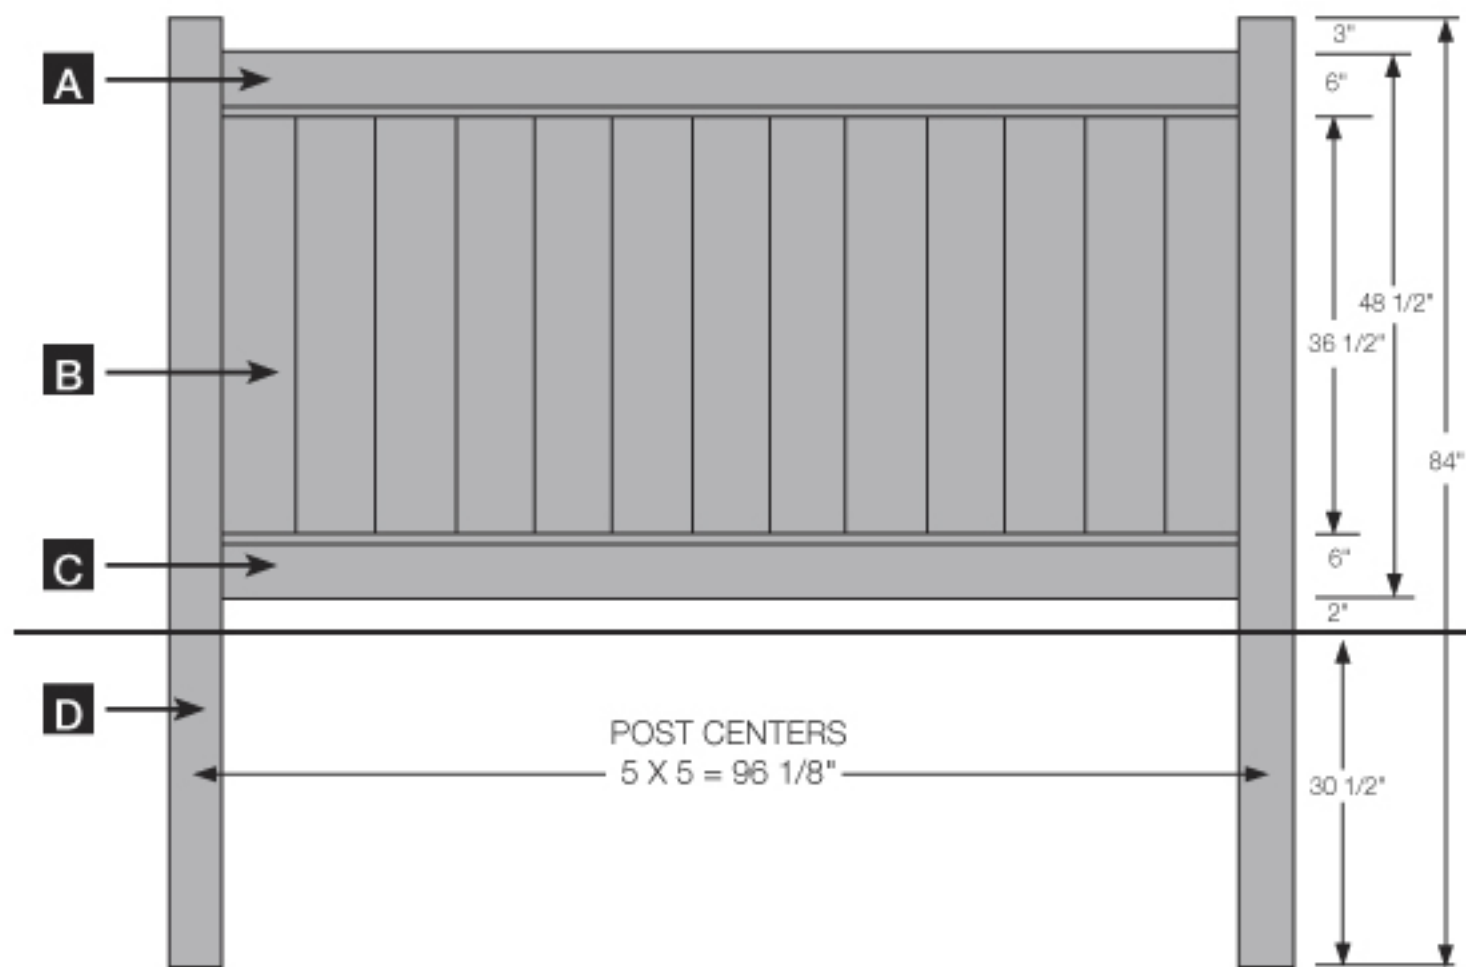

- A TOP RAIL**
 PALLET QUANTITY = 80
 2" X 6" X 94-1/2" Deco Rail Ribbed.
- B PICKETS**
 PALLET QUANTITY = 12 Fill Kits
 7/8" X 7" X 39-1/4". 12
 Full pickets and one end picket with
 tongue removed.
- C BOTTOM RAIL**
 PALLET QUANTITY = 80
 2" X 6" X 94-1/2" Deco Rail Ribbed.
 Includes steel channel.
- D POST** PALLET QUANTITY = 48
 5" X 5" X 84"

Bufftech Vinyl Fence - Privacy Chesterfield 4' x 8'