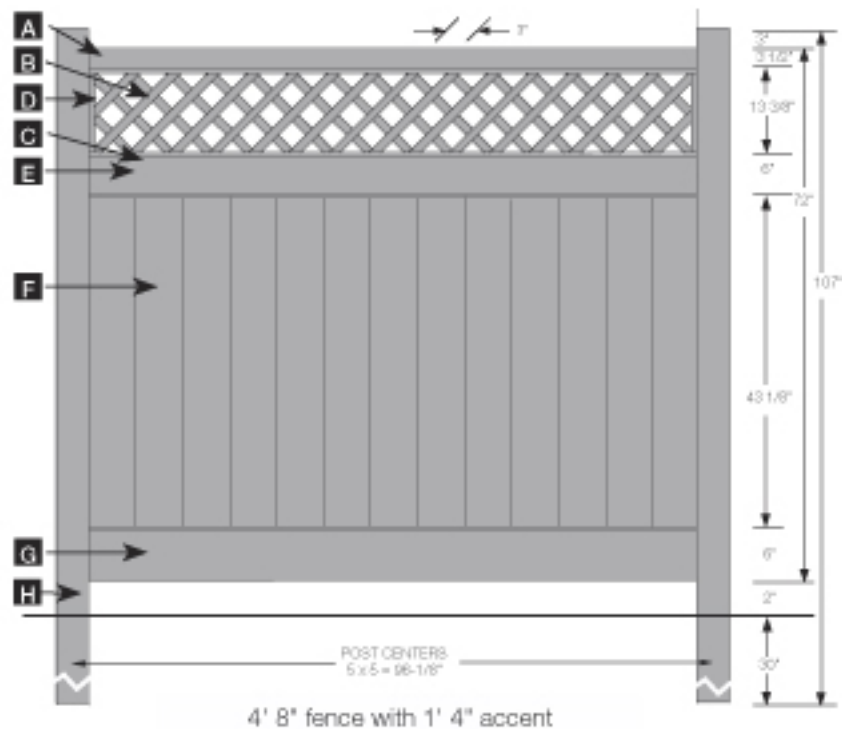

A TOP ACCENT RAIL
PALLET QUANTITY = 120
2" X 3-1/2" X 94-1/2"

B LATTICE PANEL
1 piece of 13" x 90-3/4"
1-1/4" x 1/4" strips

C HORIZONTAL CHANNEL
2 Pieces of
3/4" X 1" X 90 -3/4"

D VERTICAL CHANNEL
2 Pieces of
3/4" X 1" X 13-1/8"

E TOP RAIL
PALLET QUANTITY = 80
2" x 6" x 94-1/2"
Deco rail ribbed.

F PICKETS
PALLET QUANTITY =
12 Fill Kits
7/8" x 7" x 45-3/4"
Section includes 12 full
pickets and one end
picket with tongue
removed.

G BOTTOM RAIL
PALLET QUANTITY = 80
2" x 6" x 94-1/2" Deco rail
ribbed. Includes steel
channel.

H POST
PALLET QUANTITY = 48
5" X 5" X 107"

**FEATURING
WINDZONE™
TECHNOLOGY**

**MEETS
POOL
CODE**

Bufftech Vinyl Fence - Privacy Chesterfiled with Lattice 3' x 8'