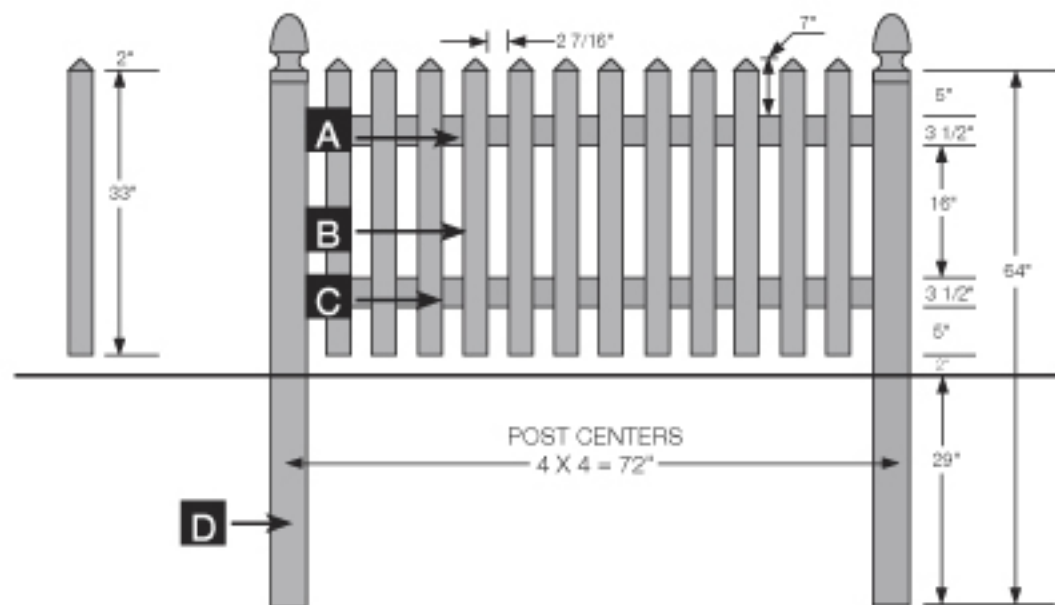

- A TOP RAIL** PALLET QUANTITY = 138
2" X 4" X 71-1/2"
- B PICKETS** (with caps attached)
PALLET QUANTITY = 576
12 pieces of 7/8" X 3" X 33"
Length does not include cap.
- PICKET CAPS**
12 pieces of 7/8" x 3" x 2" Pointed picket caps.
- C BOTTOM RAIL** PALLET QUANTITY = 138
2" x 4" x 71-1/2"
- D POST** PALLET QUANTITY = 60
4" X 4" X 64"

Bufftech Vinyl Fence - Traditional Cape Cod 3' x 6'