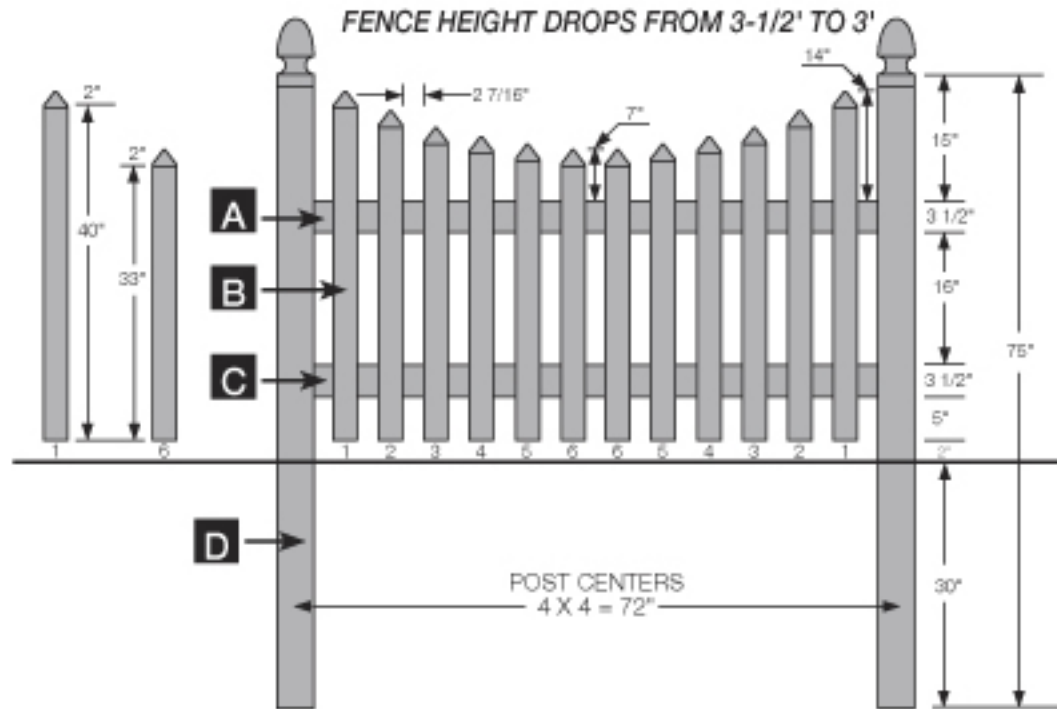

**A TOP RAIL** PALLET QUANTITY = 138  
2" X 4" X 71-1/2"

**B PICKETS** (with caps attached)  
12 pieces of 7/8" X 3"  
PALLET QUANTITY = 48 Fill Kits  
Picket lengths:  
#1 = 40"                    #4 = 34-1/2"  
#2 = 37-1/2"                #5 = 33-5/8"  
#3 = 35-3/4"                #6 = 33"  
(pickets = 2 of each number)  
Length does not include cap.

**PICKET CAPS**

12 pieces of 7/8" x 3" x 2" Pointed picket caps

**C BOTTOM RAIL** PALLET QUANTITY = 138  
2" x 4" x 71-1/2"

**D POST** PALLET QUANTITY = 60  
4" X 4" X 75"

Bufftech Vinyl Fence - Traditional Cape Cod Concave 3.5' x 6'