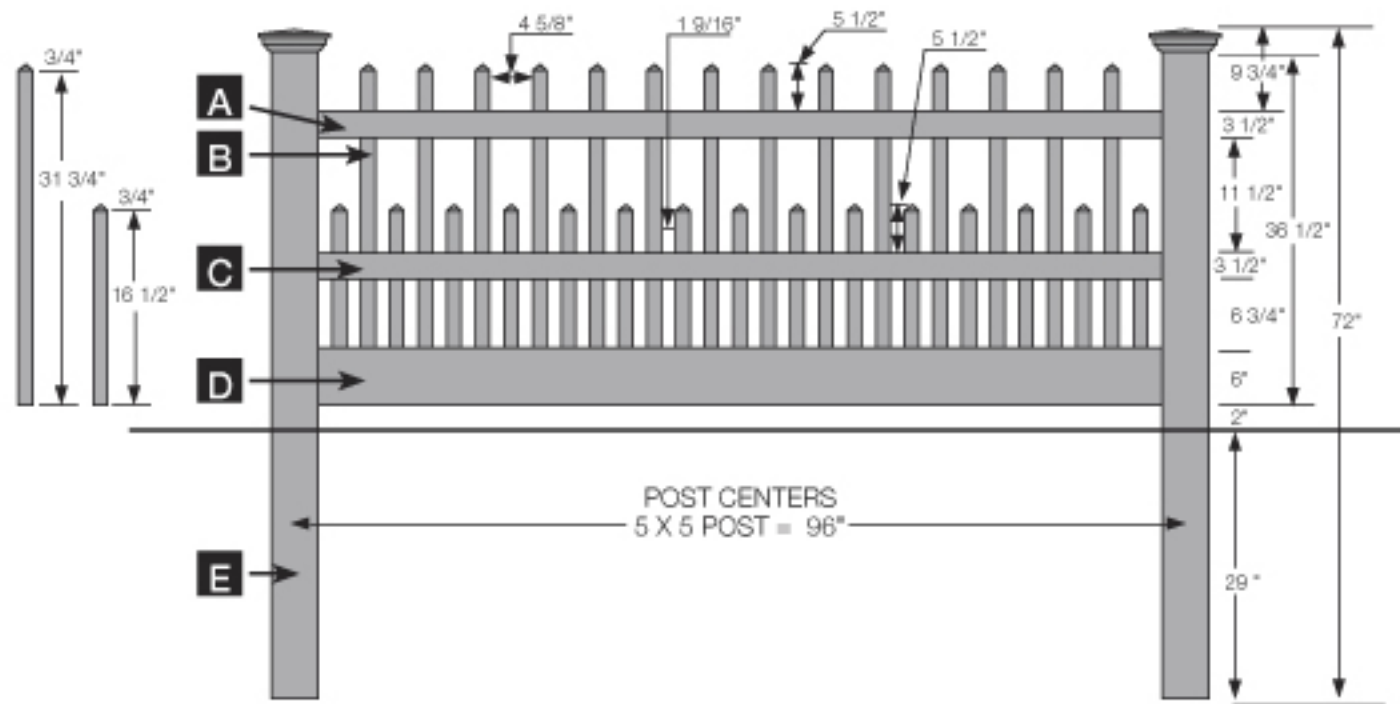

- A UPPER MID RAIL**
 PALLET QUANTITY = 120
 2" X 3-1/2" X 94-1/2"
- B PICKETS (with cap attached)**
 PALLET QUANTITY = 420
 15 lower pickets =
 1-1/2" x 1-1/2" x 16-1/2"
 14 upper pickets =
 1-1/2" x 1-1/2" x 31-3/4"
- PICKETS CAPS**
 1-1/2" X 1-1/2" X 3/4"
 Pointed Picket Caps.
- C LOWER MID RAIL**
 PALLET QUANTITY = 120
 2" X 3-1/2" X 94-1/2"
- D BOTTOM RAIL**
 PALLET QUANTITY = 80
 2" X 6" X 94-1/2" Ribbed.
 Includes steel channel.
- E POST PALLET QUANTITY = 48**
 5" X 5" X 72"

Bufftech Vinyl Fence - Classic Canterbury 3' x 8'