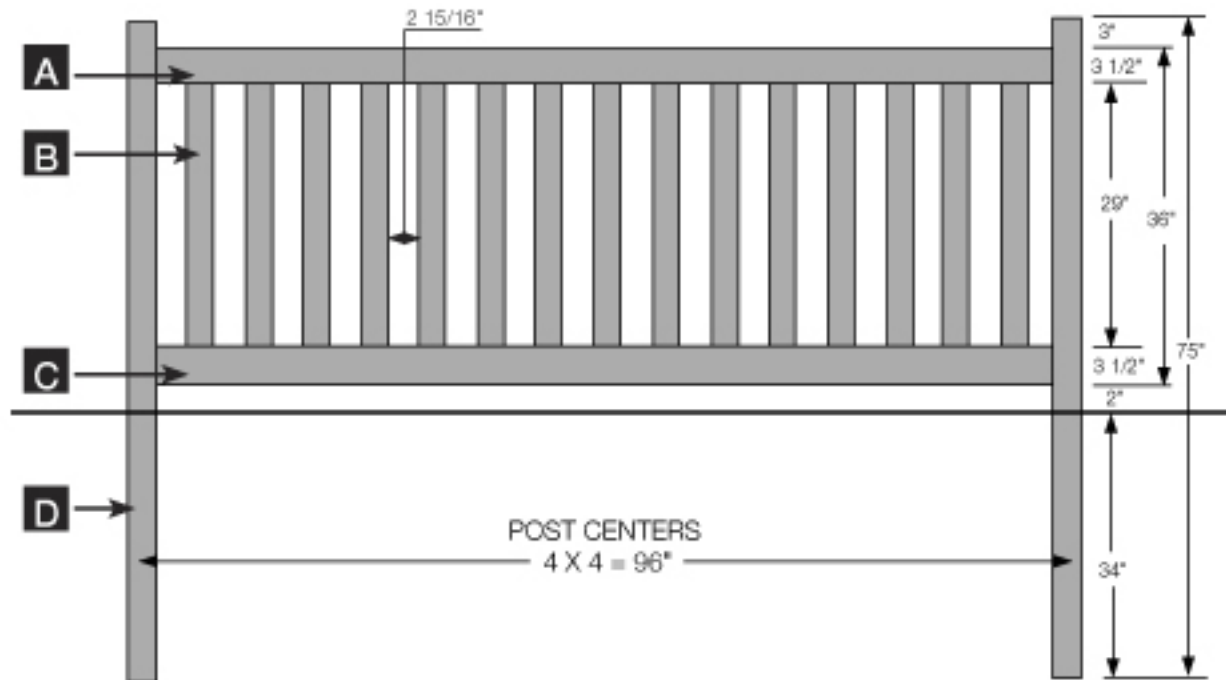

- A TOP RAIL;**
PALLET QUANTITY = 138
2" X 4" X 95-1/2"
- B PICKETS;**
PALLET QUANTITY = 546
15 pieces of 7/8" X 3" X 35-5/8"
- C BOTTOM RAIL;**
PALLET QUANTITY = 138
2" X 4" X 95-1/2"
Includes steel channel.
- D POST;**
PALLET QUANTITY = 60
4" X 4" X 75"

Bufftech Vinyl Fence - Contemporary Baron 3' x 8'