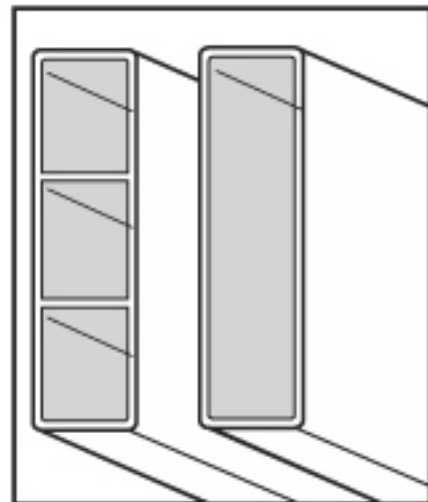

THE LOCK RING
SECURES THE
RAIL INSIDE THE
POST.

SELECTION OF 1-1/2" X 5-1/2"
OR 2 X 6 RAILS. 2 X 6
RAILS ARE AVAILABLE IN
RIBBED OR HOLLOW
PROFILES. 2 RAIL AVAILABLE
IN 1-1/2 X 5-1/2 RIBBED ONLY.

Bufftech Vinyl Rail - 3-Rail