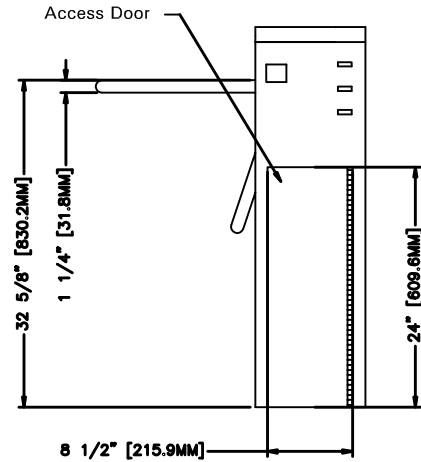

Reference Drawings

① Plan View

④ Horizontal Section

② Front Elevation

③ Right Elevation

Options:

- Pulse Relay.
- Time-out relay.
- Red and green indicator lights.
- Electric or battery counter.
- Stainless steel, brass or bronze cabinet construction.
- Marble top cover.
- Extended arms for larger aisleway.
- Remote release pushbutton.
- Serial port interface for direct PC connection.
- Rotation detection switch.
- Foam rubber arm guards.
- Key override

Installation:

- Turnstile Installs on Finish Floor.
- Floor Must be Dead Level.
- Power Supply from Floor.
- Turnstile is Free-standing.