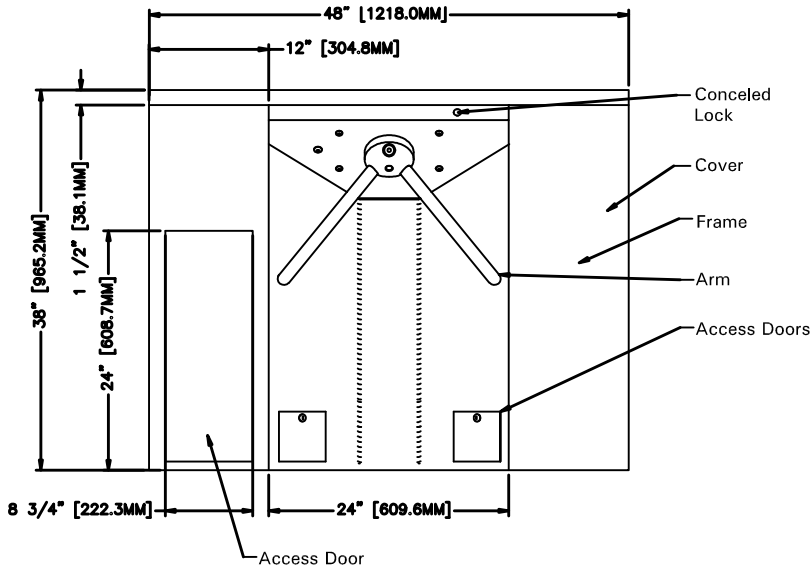

Reference Drawings

① Plan View

④ Horizontal Section

② Front Elevation

③ Right Elevation

Options:

- Pulse Relay.
- Time-out relay.
- Red and green indicator lights.
- Electric or battery counter.
- Stainless steel, brass or bronze cabinet construction.
- Marble top cover.
- Extended arms for larger aisleway.
- Remote release pushbutton.
- Serial port interface for direct PC connection.
- Rotation detection switch.
- Foam rubber arm guards.
- Key override

Installation:

- Turnstile Installs on Finish Floor.
- Floor Must be Dead Level.
- Power Supply from Floor.
- Turnstile is Free-standing.