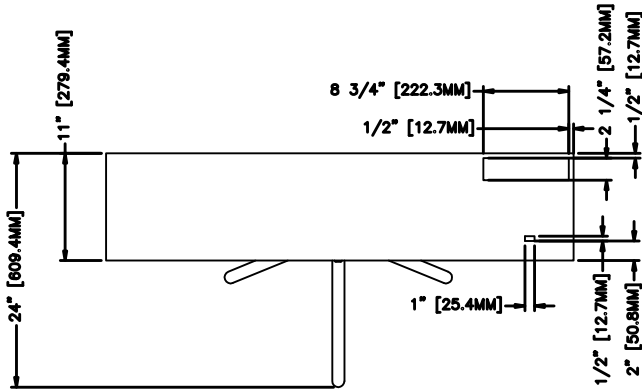

Reference Drawings

① Plan View

④ Horizontal Section

② Front Elevation

③ Right Elevation

Options:

- Pulse Relay.
- Time-out relay.
- Red and green indicator lights.
- Electric or battery counter.
- Stainless steel, brass or bronze cabinet construction.
- Marble top cover.
- Extended arms for larger aisleway.
- Remote release pushbutton.
- Serial port interface for direct PC connection.
- Rotation detection switch.
- Foam rubber arm guards.
- Key override

Installation:

- Turnstile Installs on Finish Floor.
- Floor Must be Dead Level.
- Power Supply from Floor.
- Turnstile is Free-standing.