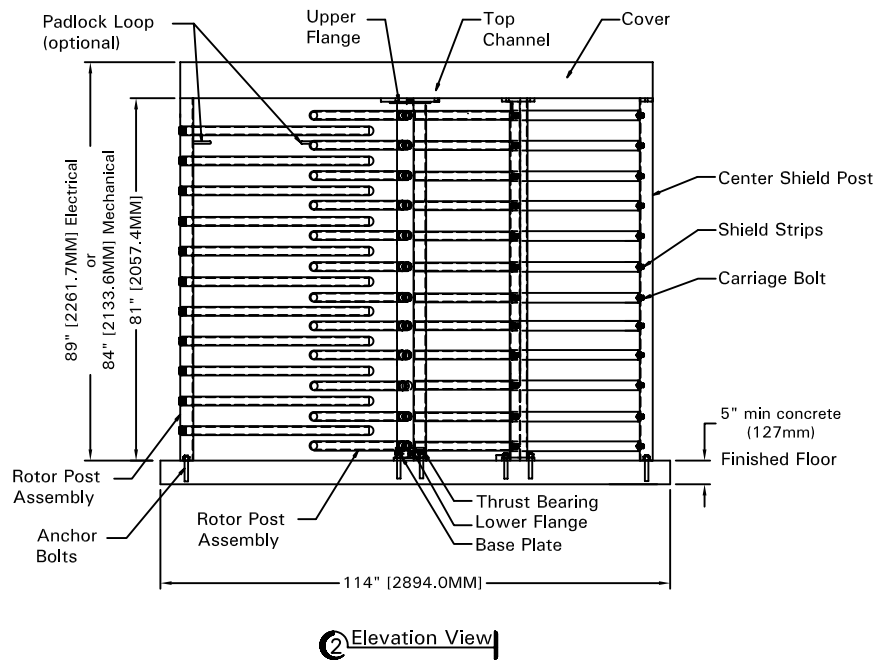

THT-100HG Roto-Gard Electric Turnstile

Options:

- Pulse Relay.
- Time-out relay.
- Red and green indicator lights.
- Remote release pushbutton.
- Rotation detection switch.
- Heel protectors.
- Card reader mounting plate.

Installation:

Level of concrete pad measuring min 100"Wx116"Lx5"D is required.
The overall slope of the installation surface should not be more than 1/8".
Regardless, turnstile should be installed plumb.