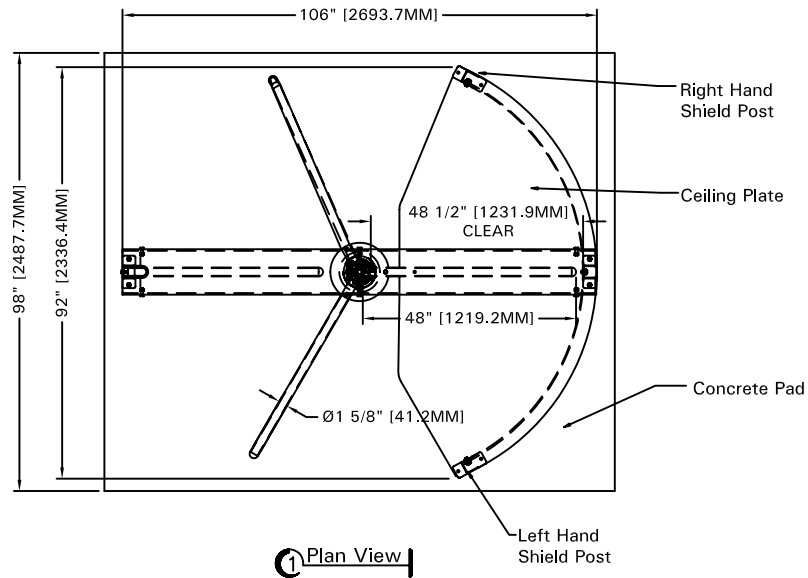

THT-100HG Roto-Gard Electric Turnstile

Options:

- Pulse Relay.
- Time-out relay.
- Red and green indicator lights.
- Remote release pushbutton.
- Rotation detection switch.
- Heel protectors.
- Card reader mounting plate.

Installation:

Level of concrete pad measuring min 100"Wx116"Lx5"D is required.
The overall slope of the installation surface should not be more than 1/8".
Regardless, turnstile should be installed plumb.