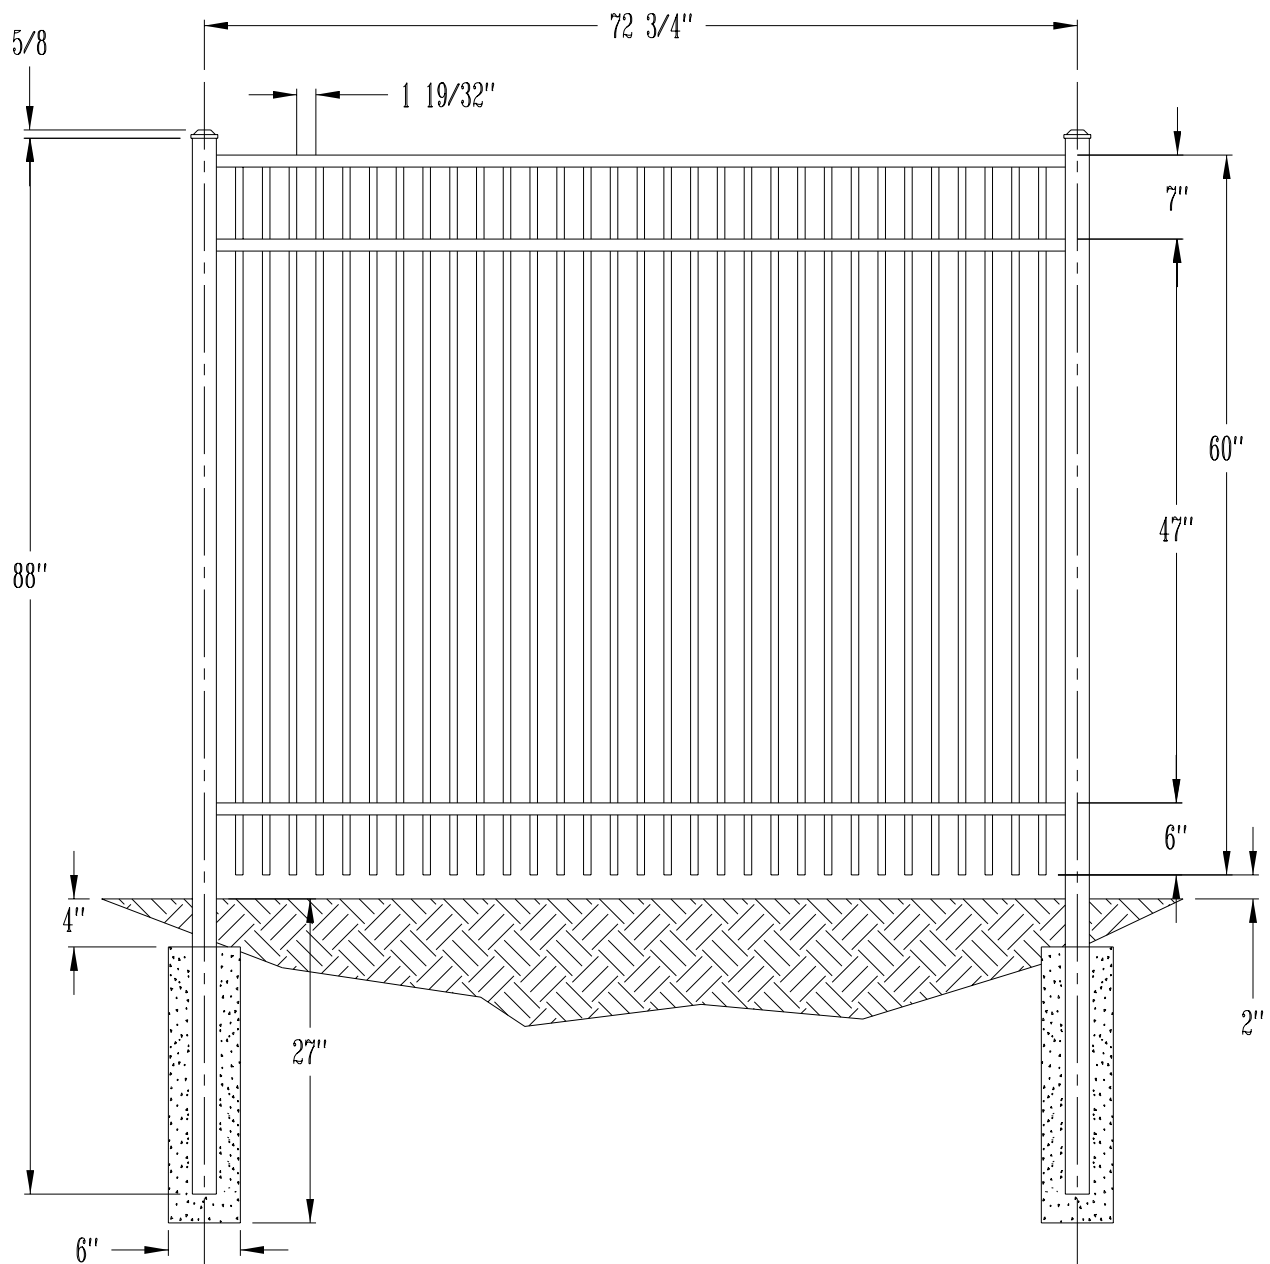

48" Innsbruck Fence - Residential Grade Aluminum Fence
Call 800-733-7422 for more information

PICKETS: 5/8" SQUARE
RAILS: 1" SQUARE
POSTS: 2" SQUARE

60" Innsbruck Fence - Residential Grade Aluminum Fence
Call 800-733-7422 for more information

PICKETS: 5/8" SQUARE
RAILS: 1" SQUARE
POSTS: 2" SQUARE

72" Innsbruck Fence - Residential Grade Aluminum Fence
Call 800-733-7422 for more information

PICKETS: 5/8" SQUARE
RAILS: 1" SQUARE
POSTS: 2" SQUARE