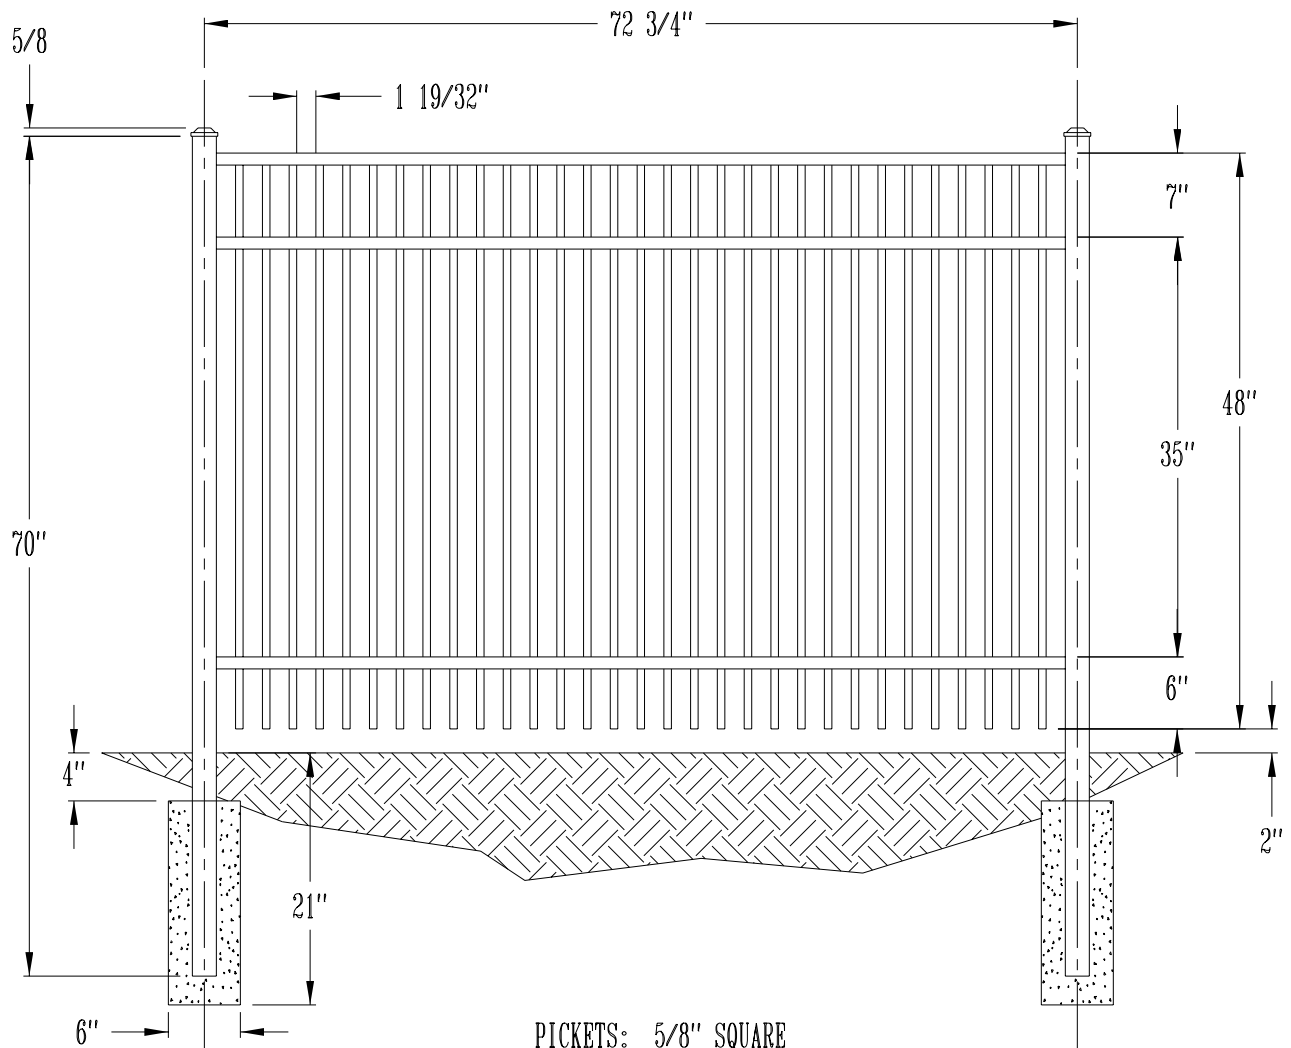

48" Innsbruck Fence - Residential Grade Aluminum Fence
Call 800-733-7422 for more information

PICKETS: 5/8" SQUARE
RAILS: 1" SQUARE
POSTS: 2" SQUARE

60" Innsbruck Fence - Residential Grade Aluminum Fence
Call 800-733-7422 for more information

PICKETS: 5/8" SQUARE
RAILS: 1" SQUARE
POSTS: 2" SQUARE

72" Innsbruck Fence - Residential Grade Aluminum Fence
Call 800-733-7422 for more information

PICKETS: 5/8" SQUARE
RAILS: 1" SQUARE
POSTS: 2" SQUARE