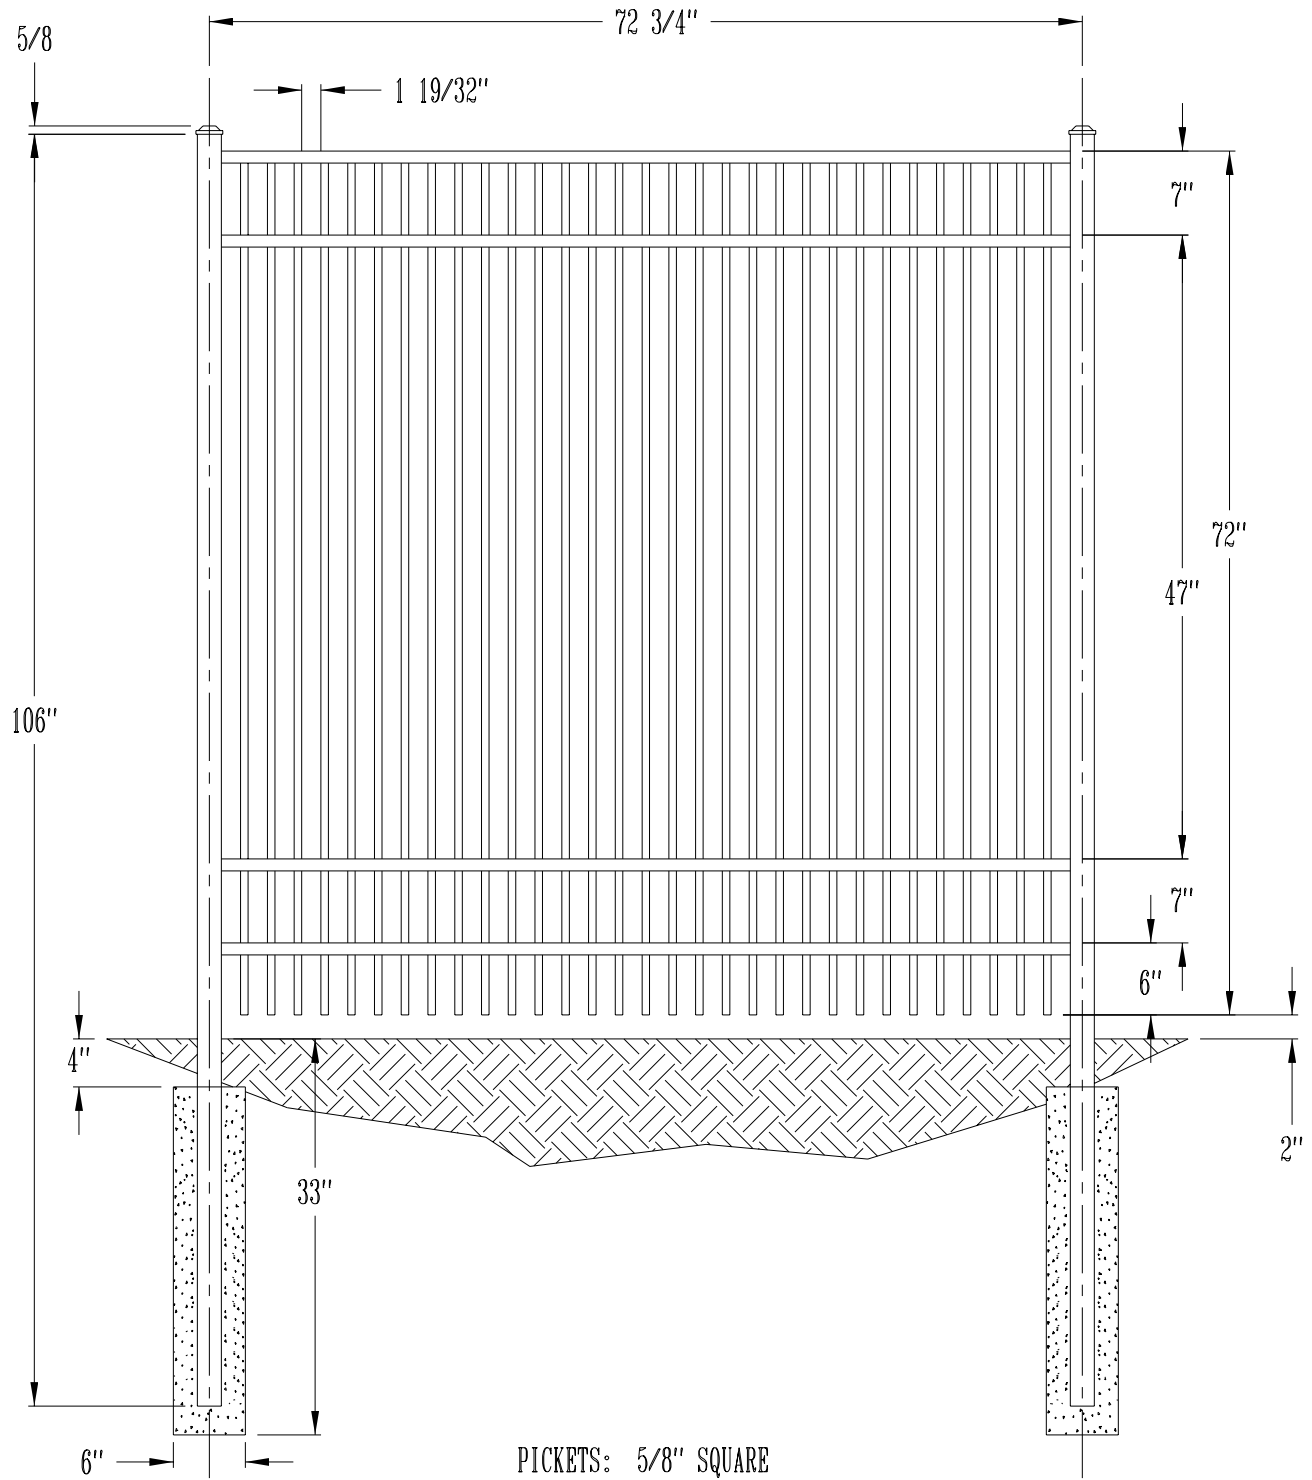

48" Innsbruck Fence - Residential Grade Aluminum Fence
Call 800-733-7422 for more information

PICKETS: 5/8" SQUARE
RAILS: 1" SQUARE
POSTS: 2" SQUARE

60" Innsbruck Fence - Residential Grade Aluminum Fence
Call 800-733-7422 for more information

PICKETS: 5/8" SQUARE
RAILS: 1" SQUARE
POSTS: 2" SQUARE

72" Innsbruck Fence - Residential Grade Aluminum Fence
Call 800-733-7422 for more information

PICKETS: 5/8" SQUARE
RAILS: 1" SQUARE
POSTS: 2" SQUARE