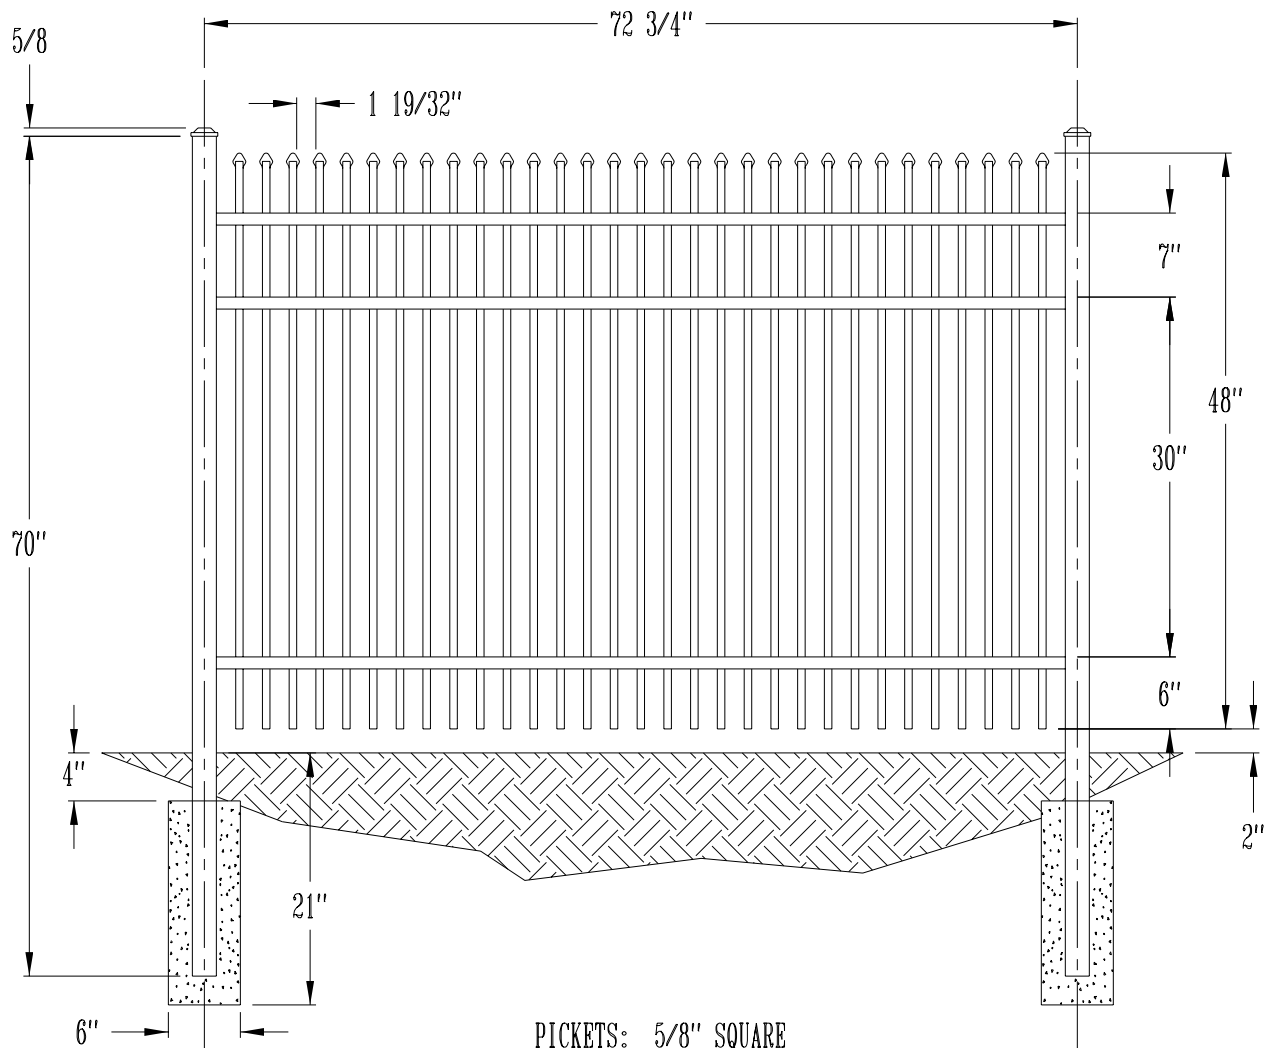

48" Hialeah Fence - Residential Grade Aluminum Fence
Call 800-733-7422 for more information

PICKETS: 5/8" SQUARE
RAILS: 1" SQUARE
POSTS: 2" SQUARE

60" Hialeah Fence - Residential Grade Aluminum Fence
Call 800-733-7422 for more information

PICKETS: 5/8" SQUARE
RAILS: 1" SQUARE
POSTS: 2" SQUARE

72" Hialeah Fence - Residential Grade Aluminum Fence
Call 800-733-7422 for more information

PICKETS: 5/8" SQUARE
RAILS: 1" SQUARE
POSTS: 2" SQUARE