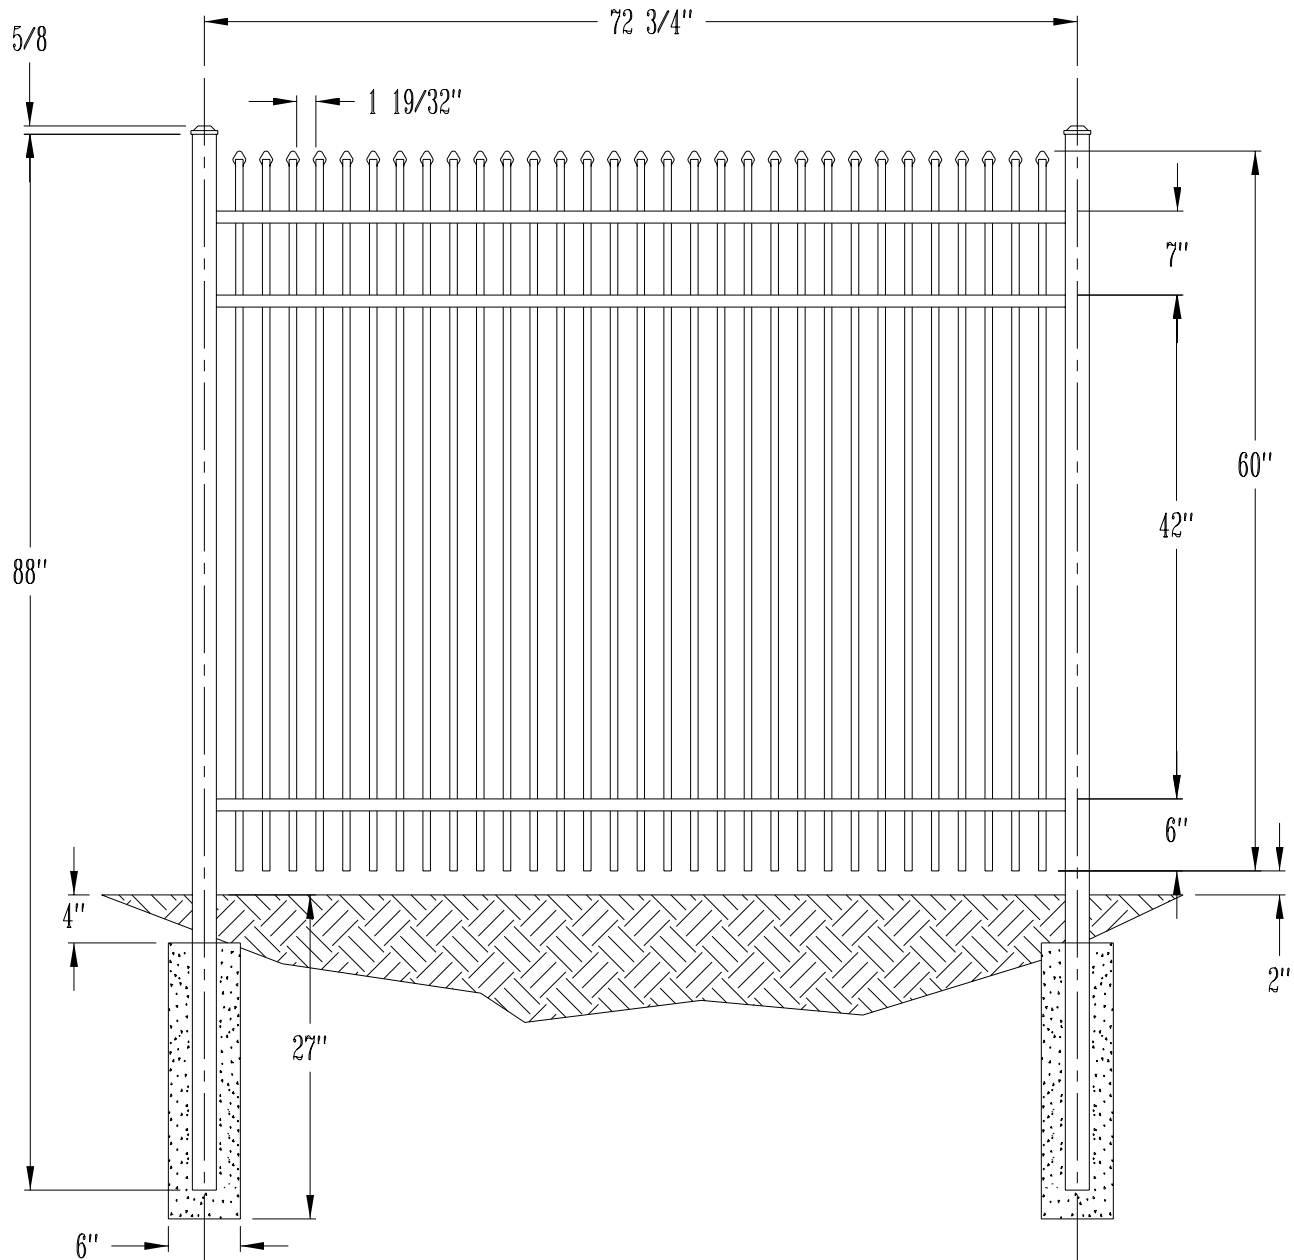

48" Hialeah Fence - Residential Grade Aluminum Fence
Call 800-733-7422 for more information

PICKETS: 5/8" SQUARE
RAILS: 1" SQUARE
POSTS: 2" SQUARE

60" Hialeah Fence - Residential Grade Aluminum Fence
Call 800-733-7422 for more information

PICKETS: 5/8" SQUARE
RAILS: 1" SQUARE
POSTS: 2" SQUARE

72" Hialeah Fence - Residential Grade Aluminum Fence
Call 800-733-7422 for more information

PICKETS: 5/8" SQUARE
RAILS: 1" SQUARE
POSTS: 2" SQUARE