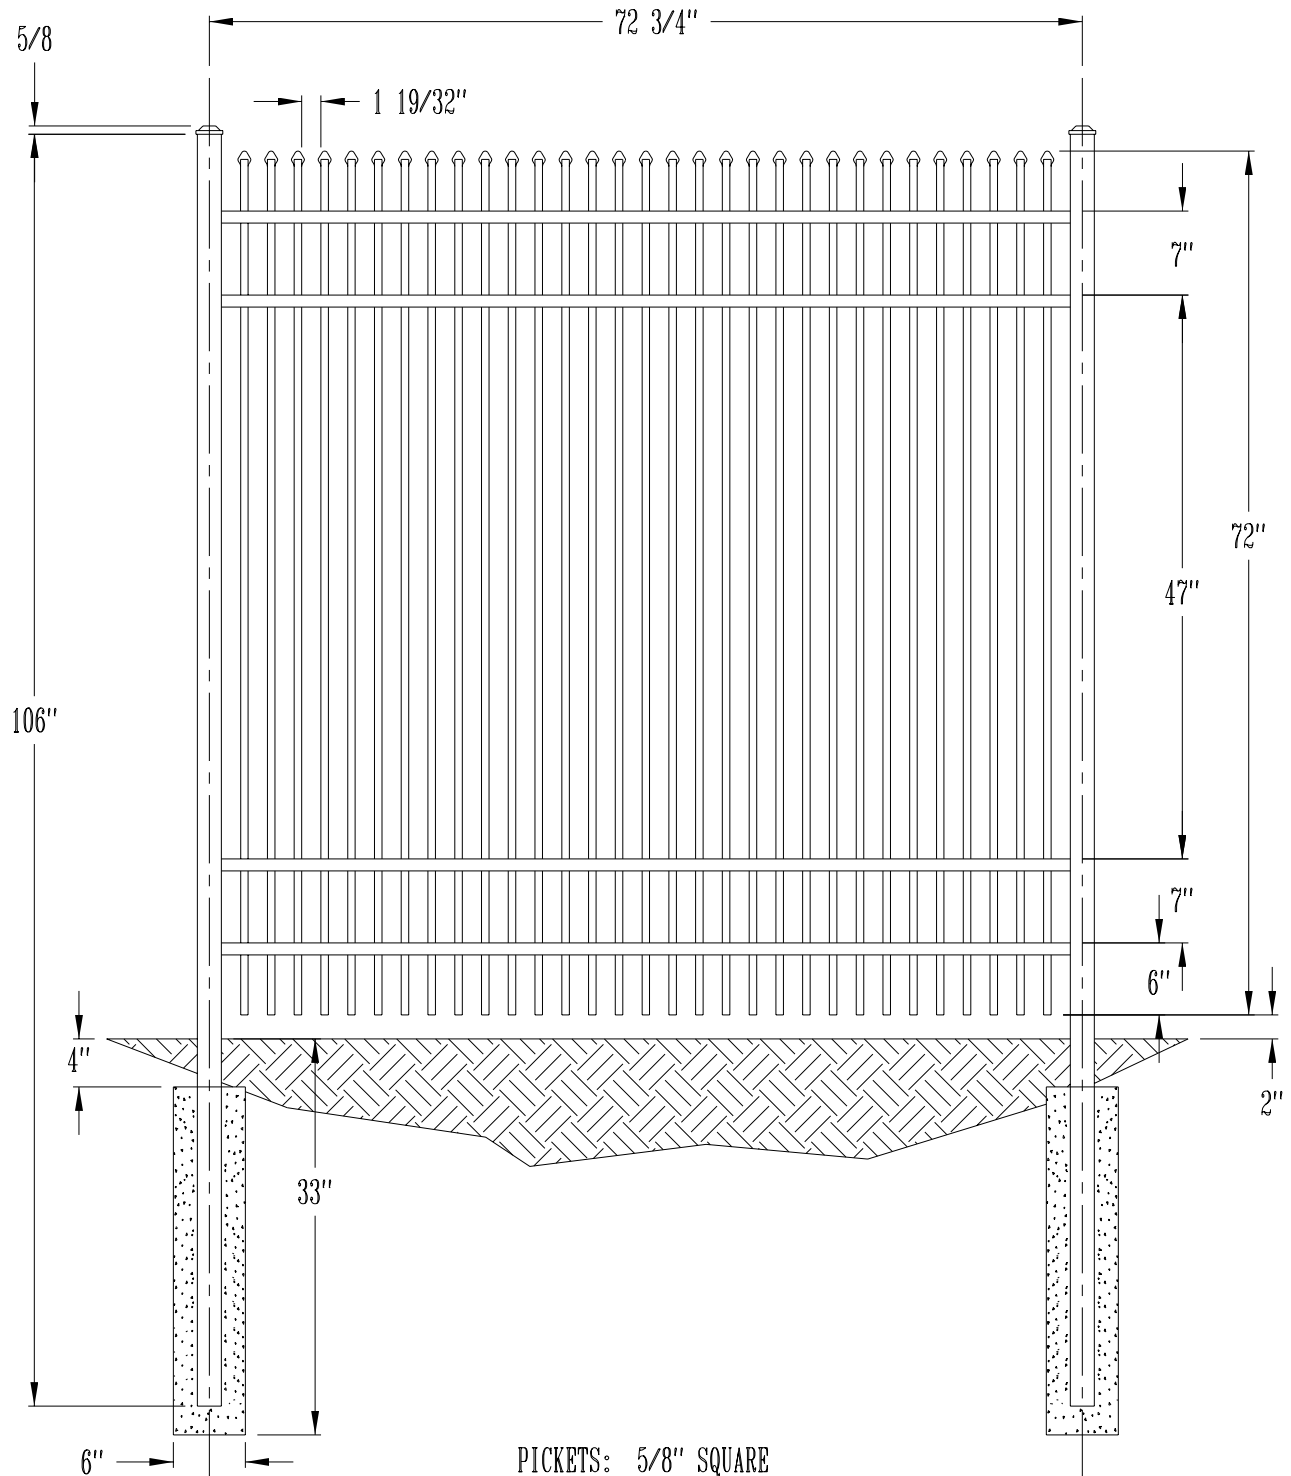

48" Hialeah Fence - Residential Grade Aluminum Fence
Call 800-733-7422 for more information

PICKETS: 5/8" SQUARE
RAILS: 1" SQUARE
POSTS: 2" SQUARE

60" Hialeah Fence - Residential Grade Aluminum Fence
Call 800-733-7422 for more information

PICKETS: 5/8" SQUARE
RAILS: 1" SQUARE
POSTS: 2" SQUARE

72" Hialeah Fence - Residential Grade Aluminum Fence
Call 800-733-7422 for more information

PICKETS: 5/8" SQUARE
RAILS: 1" SQUARE
POSTS: 2" SQUARE