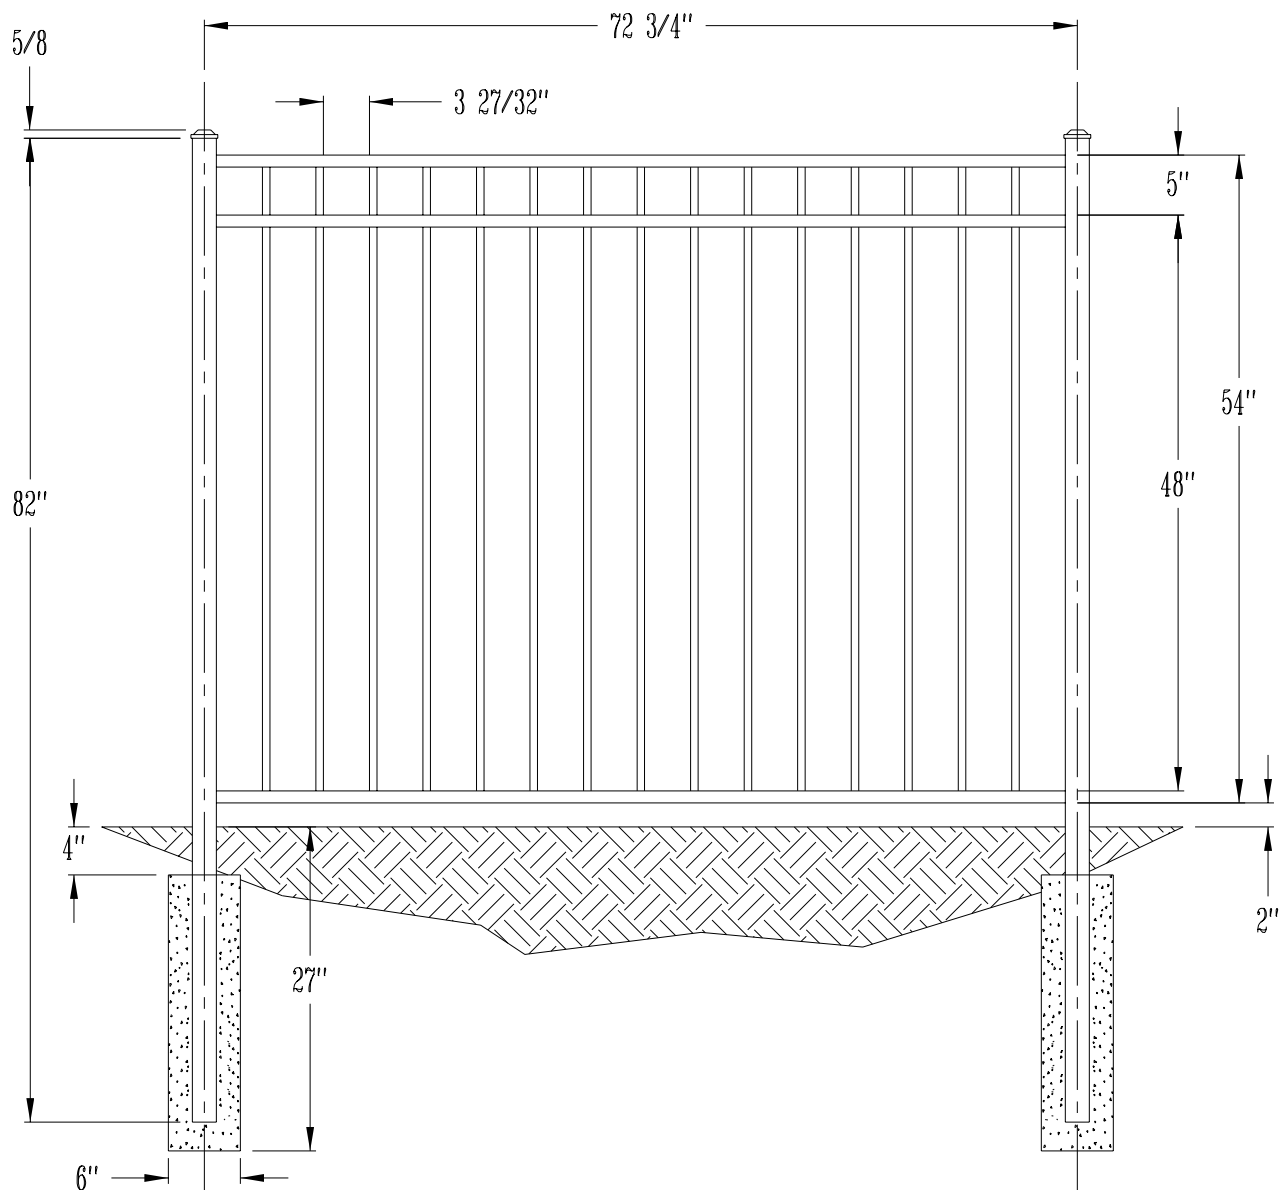

54" Guardian Elba Fence - Residential Grade Aluminum Fence  
Call 800-733-7422 for more information

PICKETS: 5/8" SQUARE  
RAILS: 1" SQUARE  
POSTS: 2" SQUARE