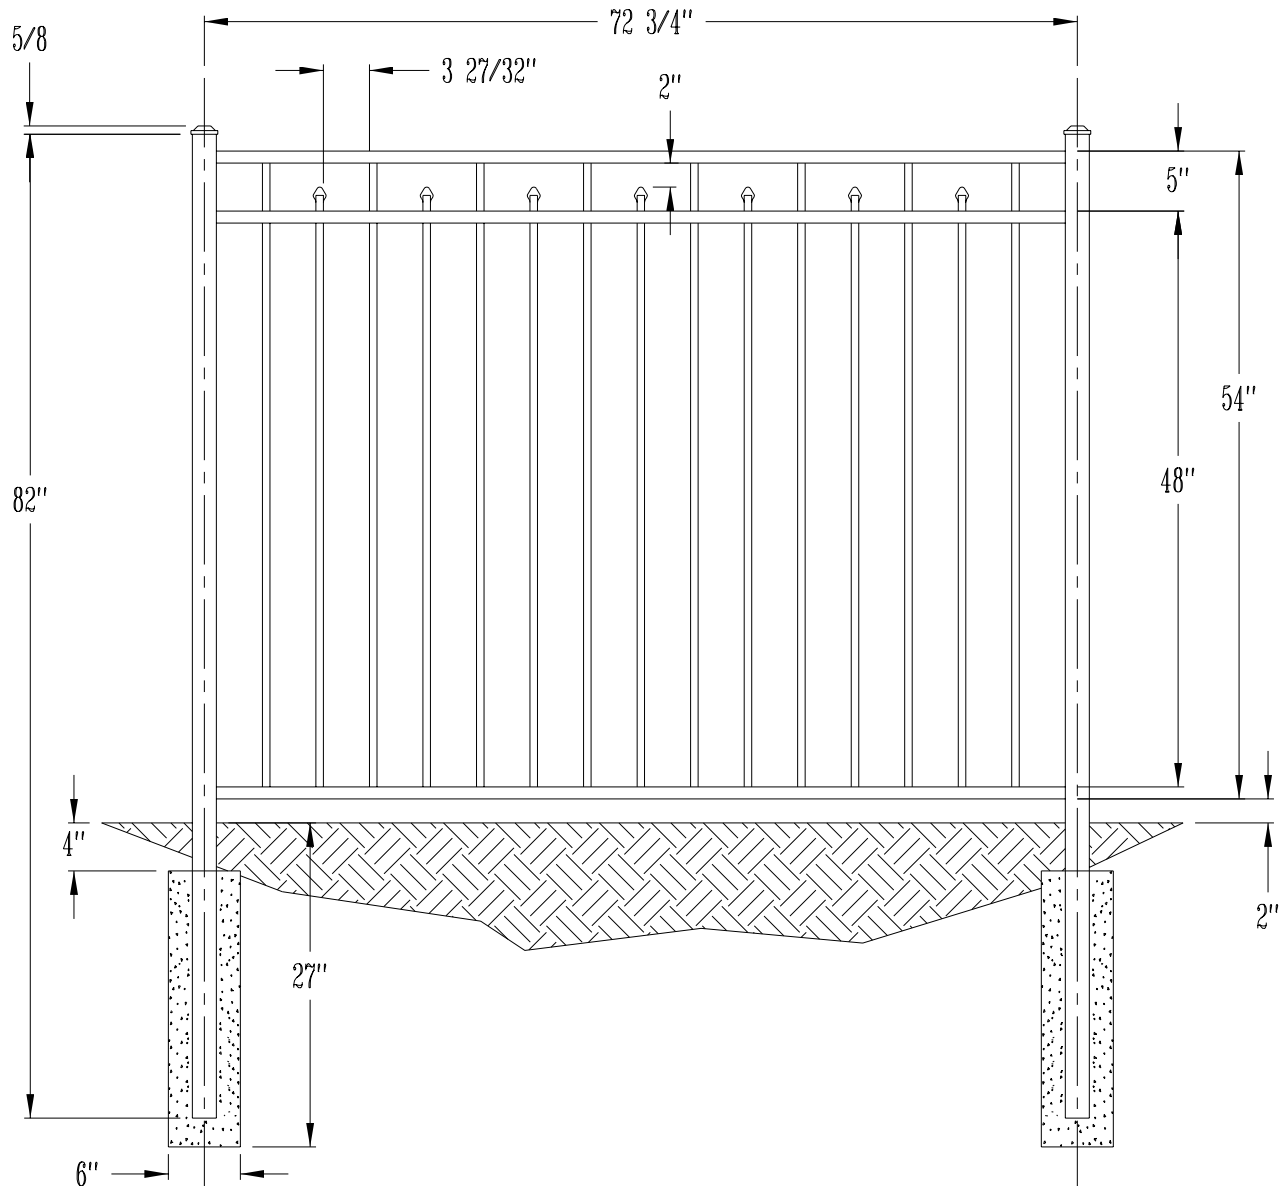

54" Guardian Doria Fence - Residential Grade Aluminum Fence
Call 800-733-7422 for more information

PICKETS: 5/8" SQUARE
RAILS: 1" SQUARE
POSTS: 2" SQUARE