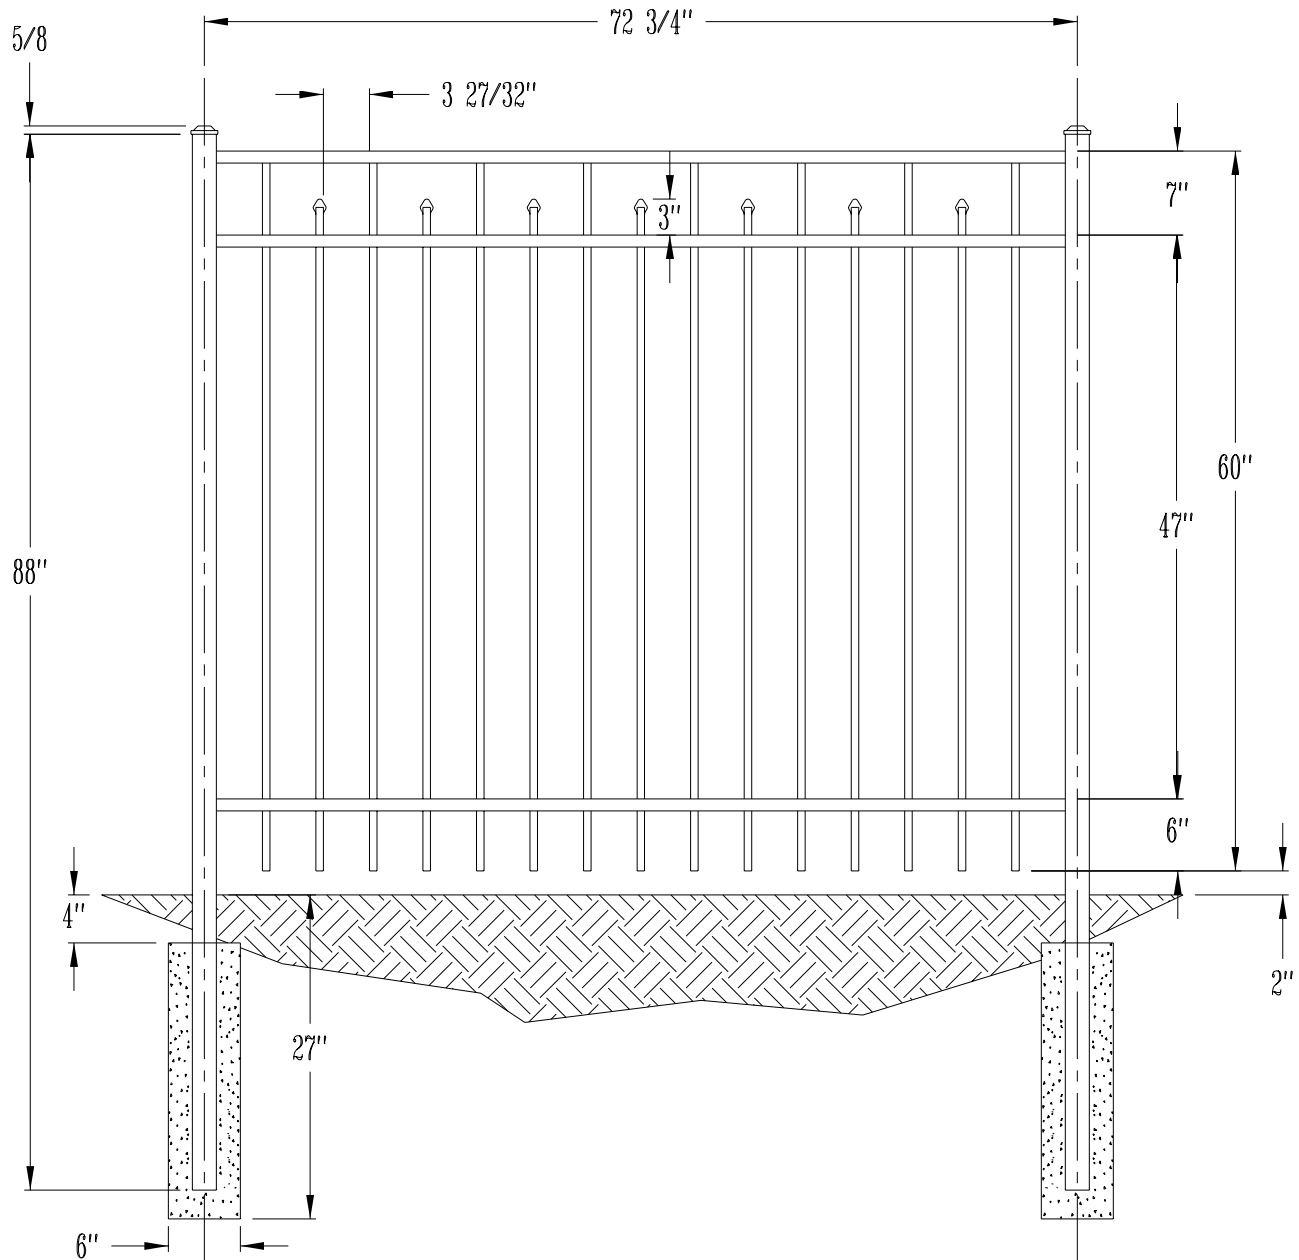

PICKETS: 5/8" SQUARE
RAILS: 1" SQUARE
POSTS: 2" SQUARE

48" Doria Fence - Aero Grade Aluminum Fence
Call 800-733-7422 for more information

PICKETS: 1" X 5/8"
RAILS: 1 1/8 X 1 1/2"
POSTS: 2 1/2" SQUARE

54" Doria Fence - Aero Grade Aluminum Fence
Call 800-733-7422 for more information

PICKETS: 1" X 5/8"
RAILS: 1 1/8 X 1 1/2"
POSTS: 2 1/2" SQUARE

60" Doria Fence - Aero Grade Aluminum Fence
Call 800-733-7422 for more information

PICKETS: 1" X 5/8"
RAILS: 1 1/8 X 1 1/2"
POSTS: 2 1/2" SQUARE