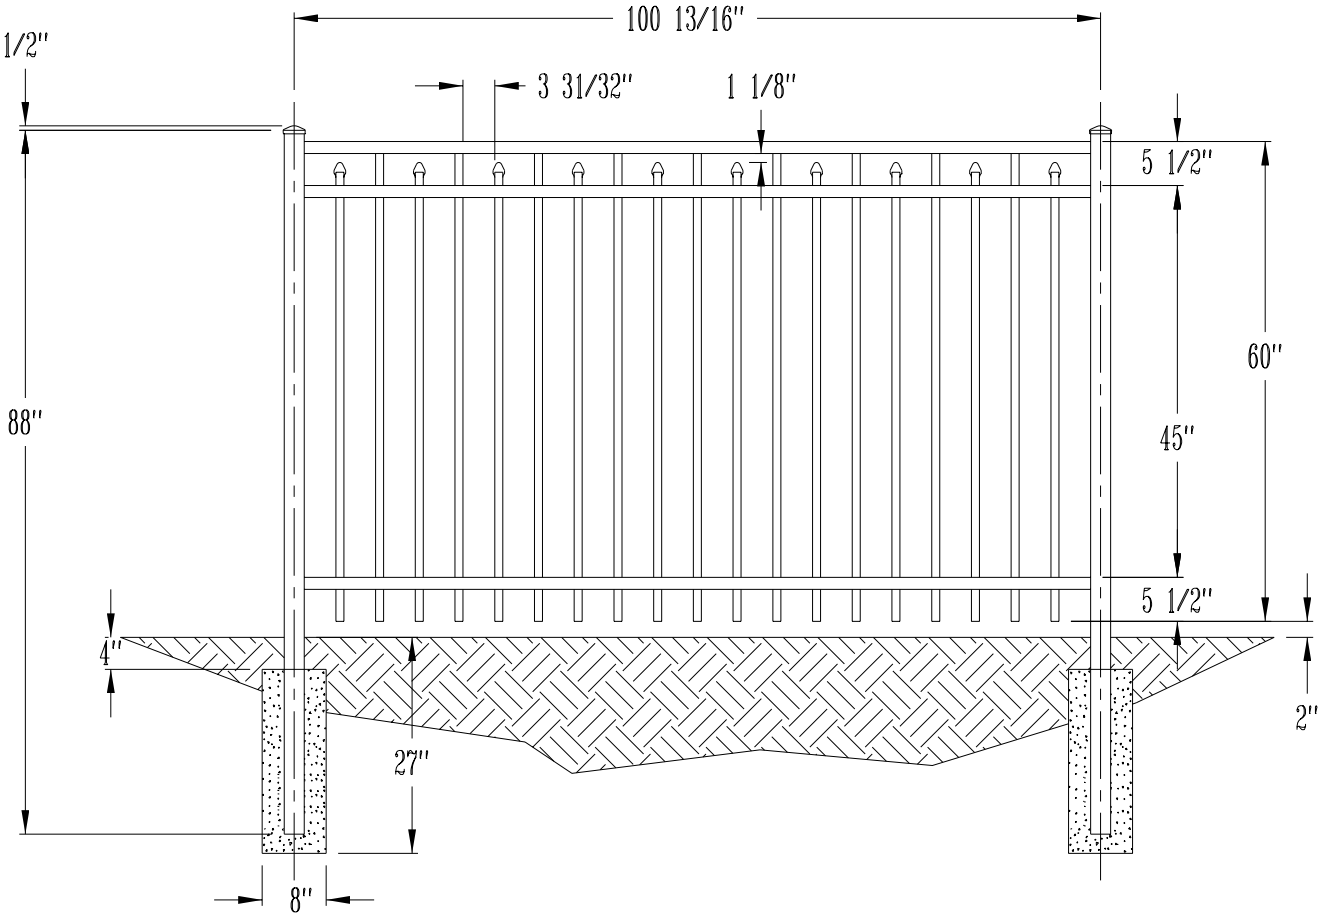

PICKETS: 5/8" SQUARE
RAILS: 1" SQUARE
POSTS: 2" SQUARE

48" Doria Fence - Aero Grade Aluminum Fence
Call 800-733-7422 for more information

PICKETS: 1" X 5/8"
RAILS: 1 1/8 X 1 1/2"
POSTS: 2 1/2" SQUARE

54" Doria Fence - Aero Grade Aluminum Fence
Call 800-733-7422 for more information

PICKETS: 1" X 5/8"
RAILS: 1 1/8 X 1 1/2"
POSTS: 2 1/2" SQUARE

60" Doria Fence - Aero Grade Aluminum Fence
Call 800-733-7422 for more information

PICKETS: 1" X 5/8"
RAILS: 1 1/8 X 1 1/2"
POSTS: 2 1/2" SQUARE