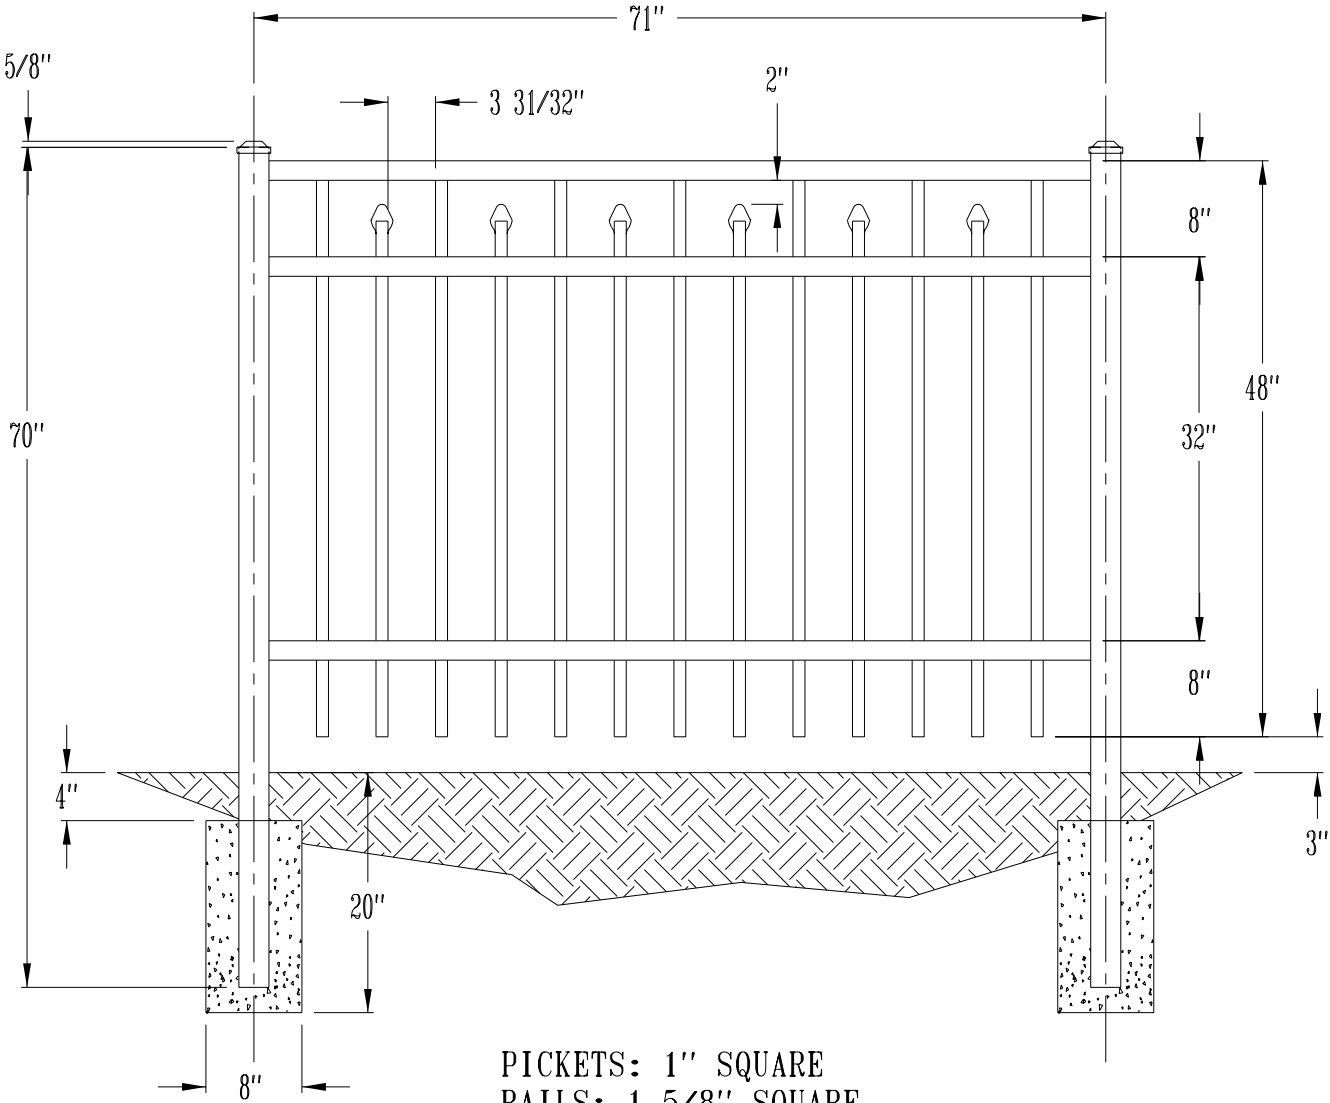

PICKETS: 5/8" SQUARE
RAILS: 1" SQUARE
POSTS: 2" SQUARE

48" Doria Fence - Aero Grade Aluminum Fence
Call 800-733-7422 for more information

PICKETS: 1" X 5/8"
RAILS: 1 1/8 X 1 1/2"
POSTS: 2 1/2" SQUARE

54" Doria Fence - Aero Grade Aluminum Fence
Call 800-733-7422 for more information

PICKETS: 1" X 5/8"
RAILS: 1 1/8 X 1 1/2"
POSTS: 2 1/2" SQUARE

60" Doria Fence - Aero Grade Aluminum Fence
Call 800-733-7422 for more information

PICKETS: 1" X 5/8"
RAILS: 1 1/8 X 1 1/2"
POSTS: 2 1/2" SQUARE

72" Doria Fence - Aero Grade Aluminum Fence
Call 800-733-7422 for more information

PICKETS: 1" X 5/8"
RAILS: 1 1/8" X 1 1/2"
POSTS: 2 1/2" SQUARE

48" Laurel Fence - Industrial Grade Aluminum Fence
Call 800-733-7422 for more information