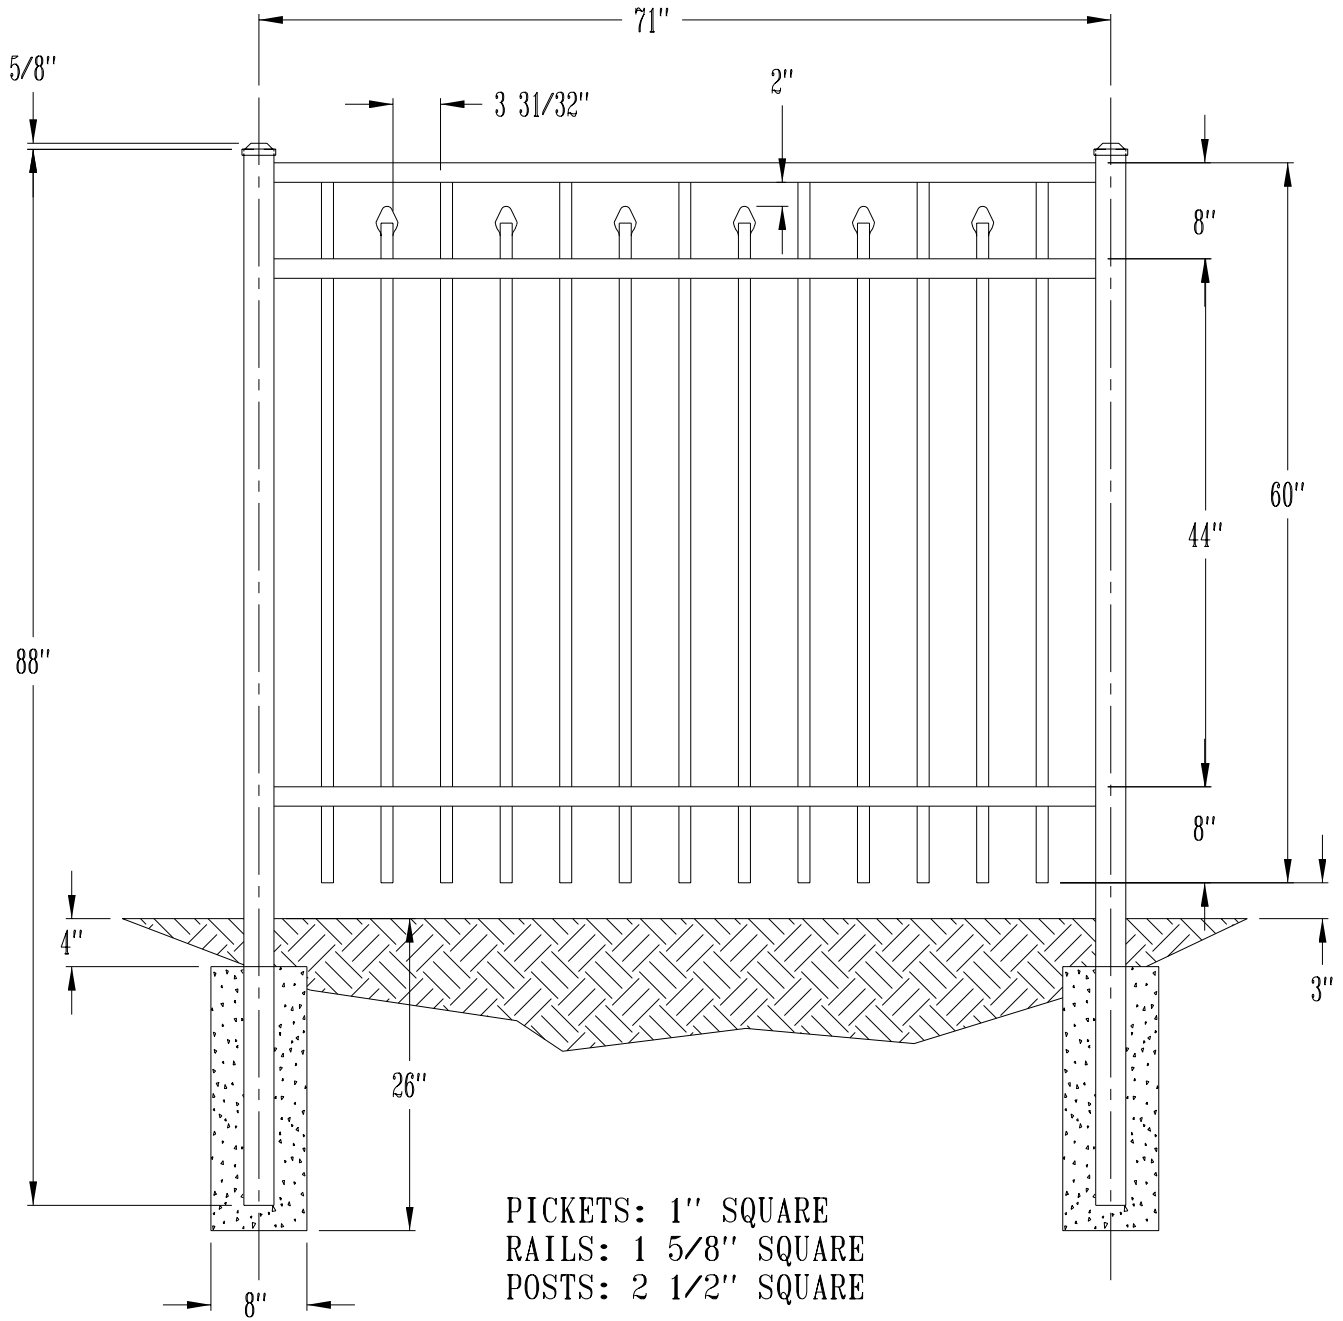

72" Doria Fence - Aero Grade Aluminum Fence
Call 800-733-7422 for more information

PICKETS: 1" X 5/8"
RAILS: 1 1/8" X 1 1/2"
POSTS: 2 1/2" SQUARE

48" Laurel Fence - Industrial Grade Aluminum Fence
Call 800-733-7422 for more information

PICKETS: 1" SQUARE
RAILS: 1 5/8" SQUARE
POSTS: 2 1/2" SQUARE

60" Laurel Fence - Industrial Grade Aluminum Fence
Call 800-733-7422 for more information

72" Laurel Fence - Industrial Grade Aluminum Fence
Call 800-733-7422 for more information