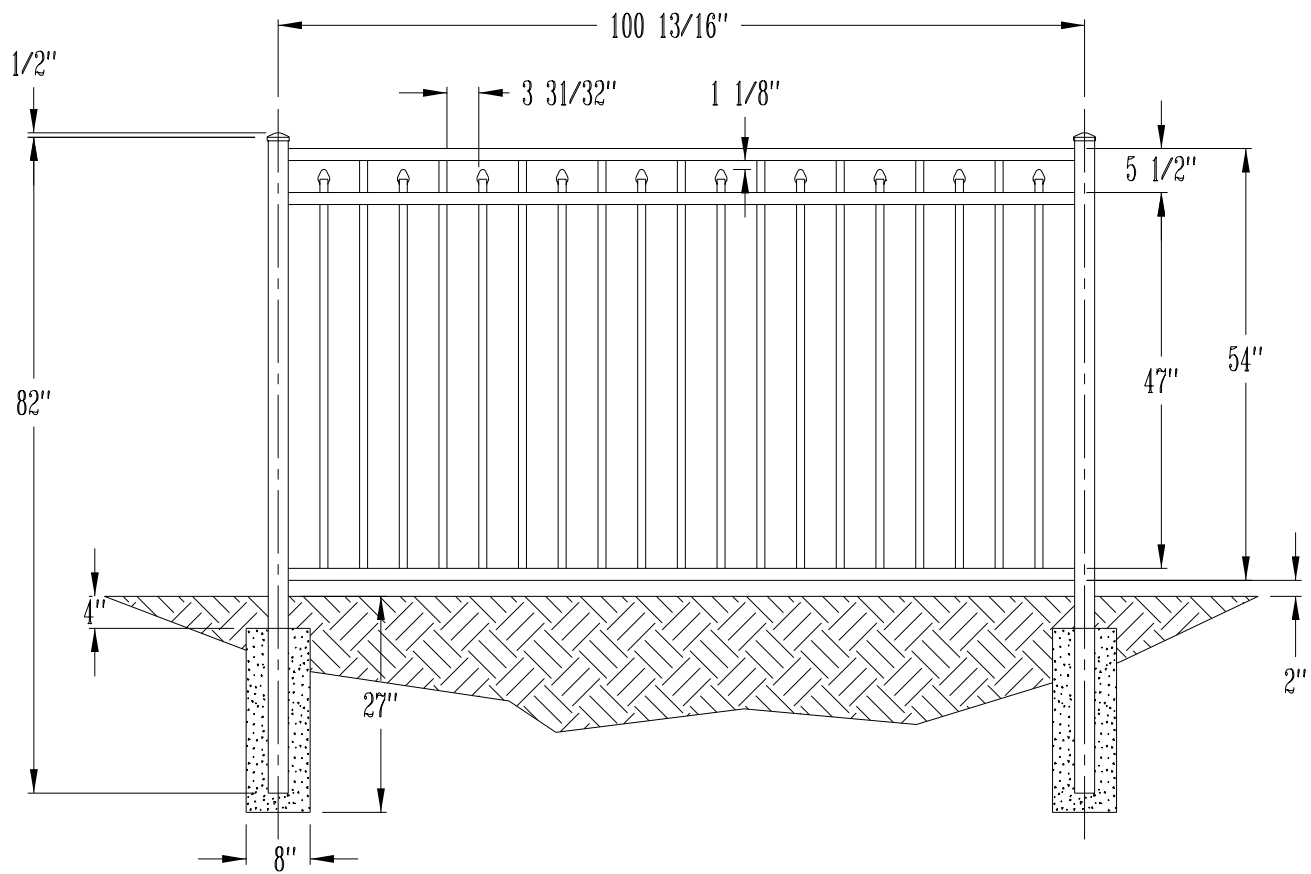

48" Doria Fence - Residential Grade Aluminum Fence
Call 800-733-7422 for more information

PICKETS: 5/8" SQUARE
RAILS: 1" SQUARE
POSTS: 2" SQUARE

60" Doria Fence - Residential Grade Aluminum Fence
Call 800-733-7422 for more information

PICKETS: 5/8" SQUARE
RAILS: 1" SQUARE
POSTS: 2" SQUARE

48" Doria Fence - Aero Grade Aluminum Fence
Call 800-733-7422 for more information

PICKETS: 1" X 5/8"
RAILS: 1 1/8 X 1 1/2"
POSTS: 2 1/2" SQUARE

54" Doria Fence - Aero Grade Aluminum Fence
Call 800-733-7422 for more information

PICKETS: 1" X 5/8"
RAILS: 1 1/8 X 1 1/2"
POSTS: 2 1/2" SQUARE

60" Doria Fence - Aero Grade Aluminum Fence
Call 800-733-7422 for more information

PICKETS: 1" X 5/8"
RAILS: 1 1/8 X 1 1/2"
POSTS: 2 1/2" SQUARE

72" Doria Fence - Aero Grade Aluminum Fence
Call 800-733-7422 for more information

PICKETS: 1" X 5/8"
RAILS: 1 1/8" X 1 1/2"
POSTS: 2 1/2" SQUARE

48" Laurel Fence - Industrial Grade Aluminum Fence
Call 800-733-7422 for more information