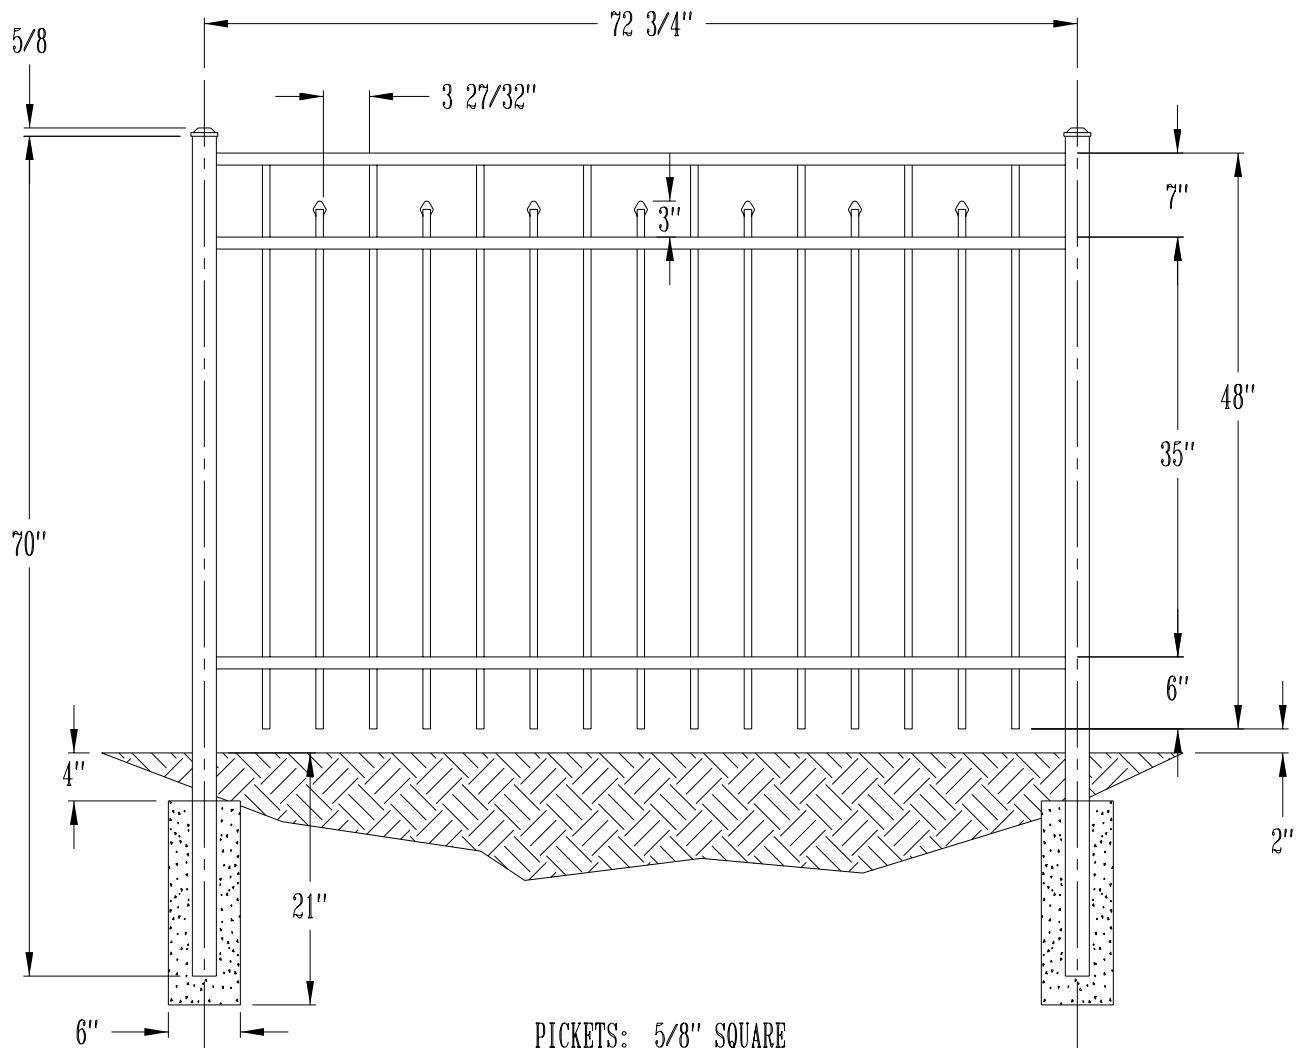

48" Doria Fence - Residential Grade Aluminum Fence
Call 800-733-7422 for more information

PICKETS: 5/8" SQUARE
RAILS: 1" SQUARE
POSTS: 2" SQUARE