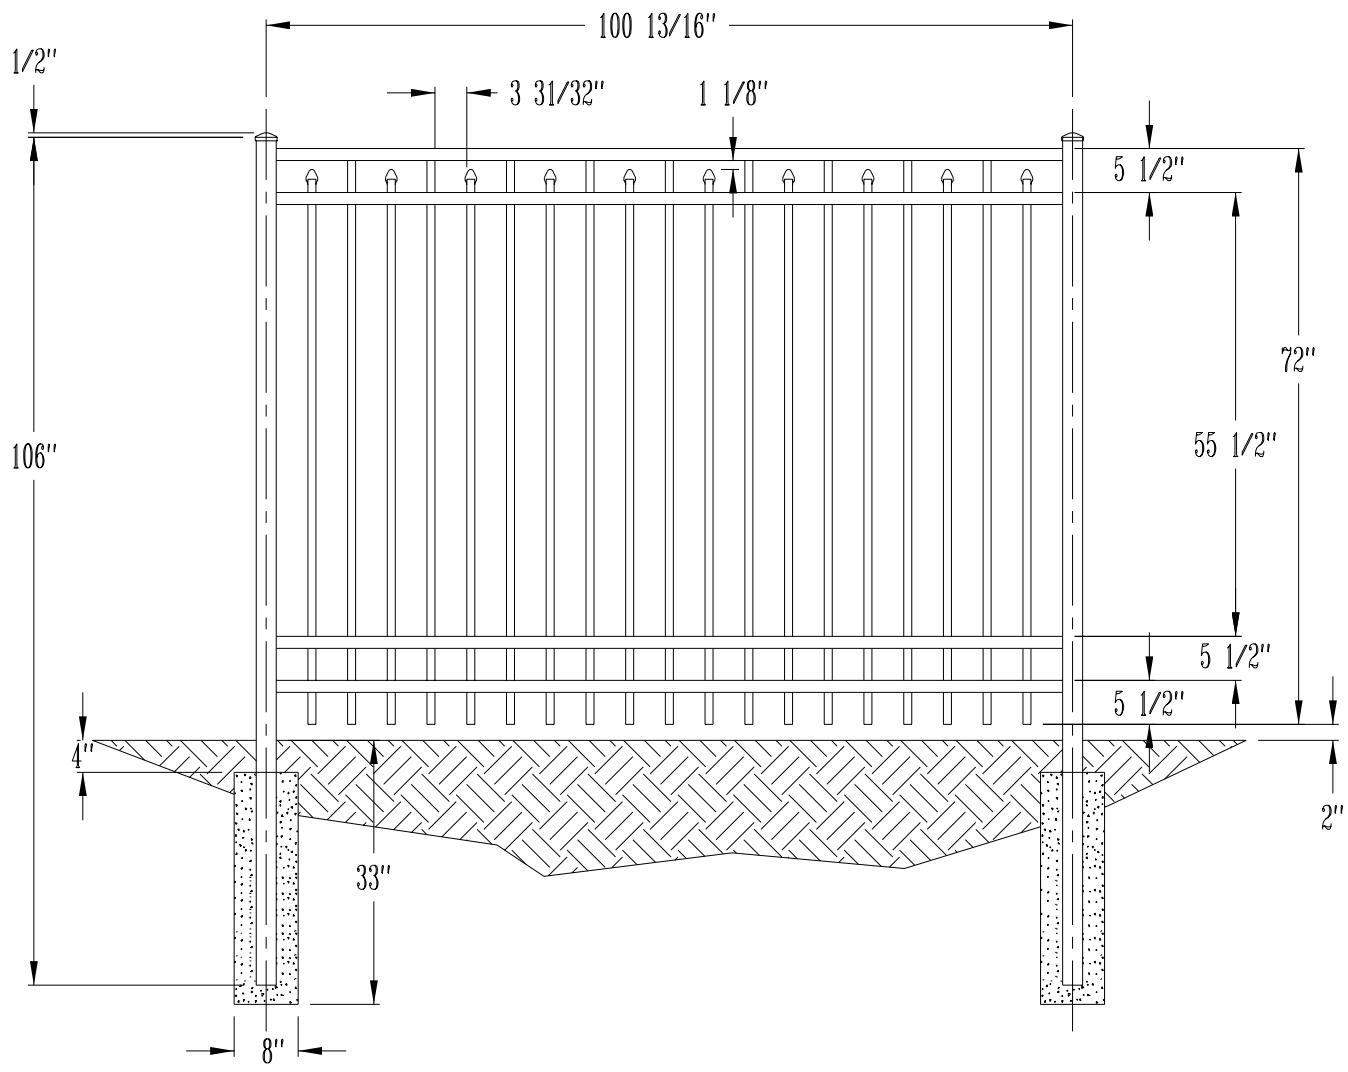

72" Doria Fence - Aero Grade Aluminum Fence
Call 800-733-7422 for more information

PICKETS: 1" X 5/8"
RAILS: 1 1/8" X 1 1/2"
POSTS: 2 1/2" SQUARE