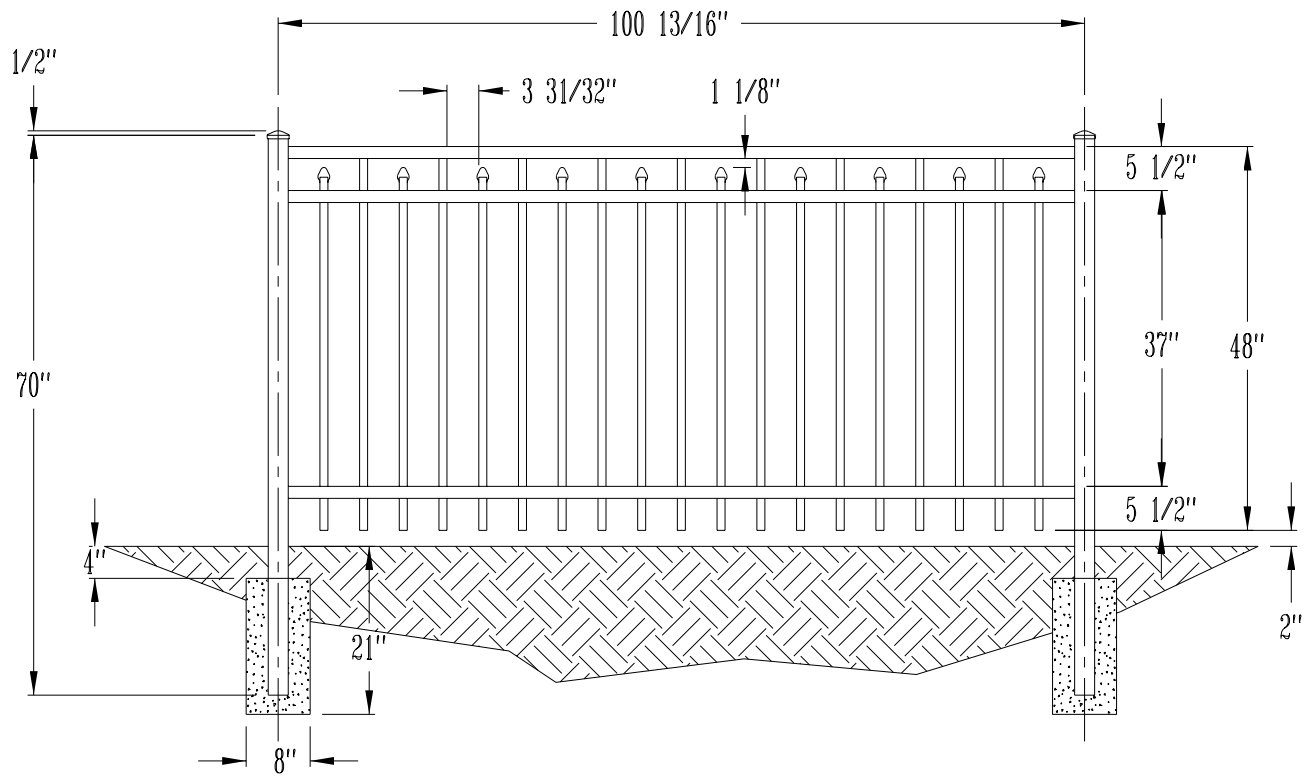

PICKETS: 5/8" SQUARE
RAILS: 1" SQUARE
POSTS: 2" SQUARE

48" Doria Fence - Aero Grade Aluminum Fence
Call 800-733-7422 for more information

PICKETS: 1" X 5/8"
RAILS: 1 1/8 X 1 1/2"
POSTS: 2 1/2" SQUARE

54" Doria Fence - Aero Grade Aluminum Fence
Call 800-733-7422 for more information

PICKETS: 1" X 5/8"
RAILS: 1 1/8 X 1 1/2"
POSTS: 2 1/2" SQUARE

60" Doria Fence - Aero Grade Aluminum Fence
Call 800-733-7422 for more information

PICKETS: 1" X 5/8"
RAILS: 1 1/8 X 1 1/2"
POSTS: 2 1/2" SQUARE

72" Doria Fence - Aero Grade Aluminum Fence
Call 800-733-7422 for more information

PICKETS: 1" X 5/8"
RAILS: 1 1/8" X 1 1/2"
POSTS: 2 1/2" SQUARE

48" Laurel Fence - Industrial Grade Aluminum Fence
Call 800-733-7422 for more information