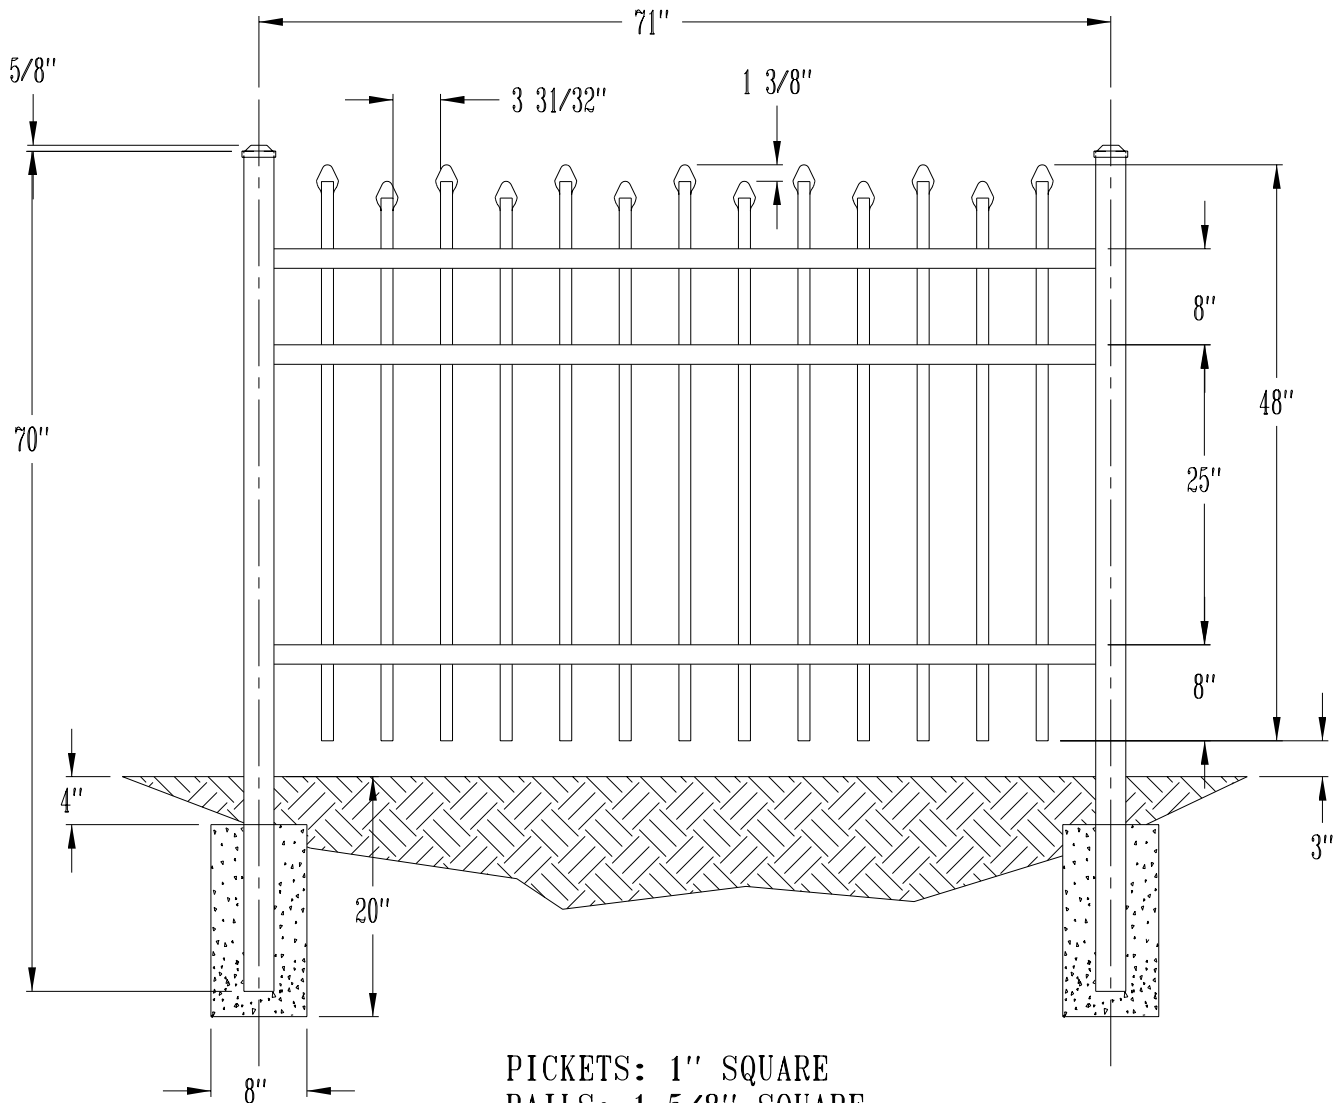

48" Barcelona Fence - Residential Grade Aluminum Fence
Call 800-733-7422 for more information

PICKETS: 5/8" SQUARE
RAILS: 1" SQUARE
POSTS: 2" SQUARE

60" Barcelona Fence - Residential Grade Aluminum Fence
Call 800-733-7422 for more information

PICKETS: 5/8" SQUARE
RAILS: 1" SQUARE
POSTS: 2" SQUARE

72" Barcelona Fence - Residential Grade Aluminum Fence
Call 800-733-7422 for more information

PICKETS: 5/8" SQUARE
RAILS: 1" SQUARE
POSTS: 2" SQUARE

48" Tahoe Fence - Industrial Grade Aluminum Fence
Call 800-733-7422 for more information

PICKETS: 1" SQUARE
RAILS: 1 5/8" SQUARE
POSTS: 2 1/2" SQUARE

60" Tahoe Fence - Industrial Grade Aluminum Fence
Call 800-733-7422 for more information