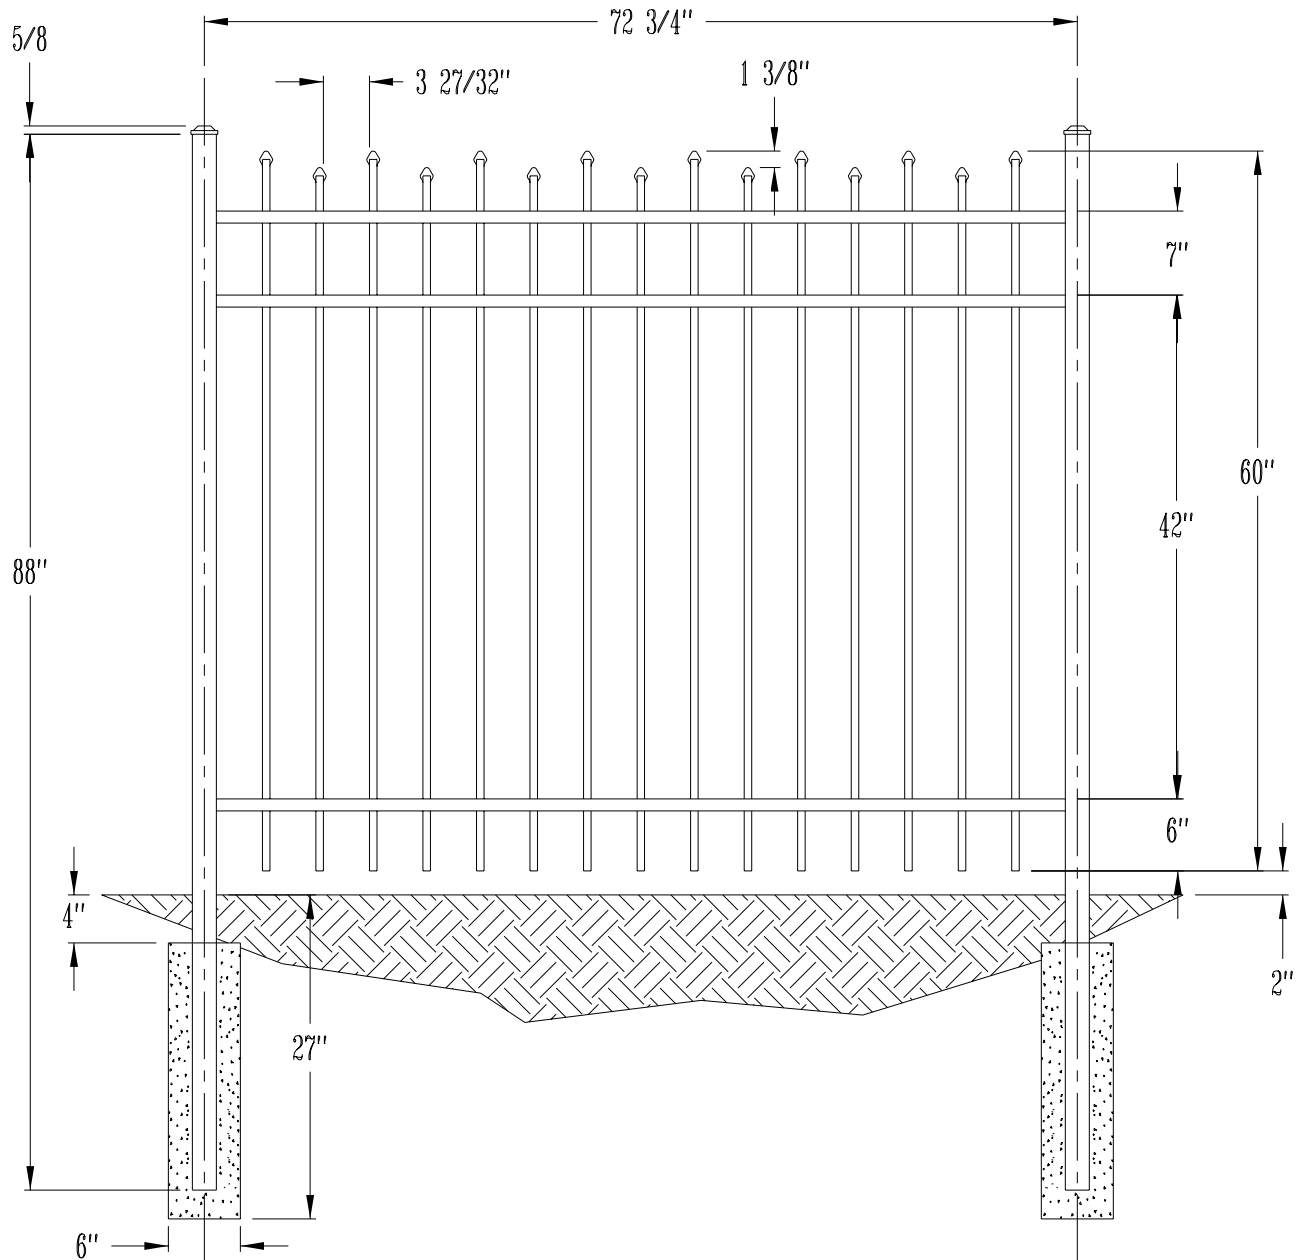

48" Barcelona Fence - Residential Grade Aluminum Fence
Call 800-733-7422 for more information

PICKETS: 5/8" SQUARE
RAILS: 1" SQUARE
POSTS: 2" SQUARE

60" Barcelona Fence - Residential Grade Aluminum Fence
Call 800-733-7422 for more information

PICKETS: 5/8" SQUARE
RAILS: 1" SQUARE
POSTS: 2" SQUARE

72" Barcelona Fence - Residential Grade Aluminum Fence
Call 800-733-7422 for more information

PICKETS: 5/8" SQUARE
RAILS: 1" SQUARE
POSTS: 2" SQUARE