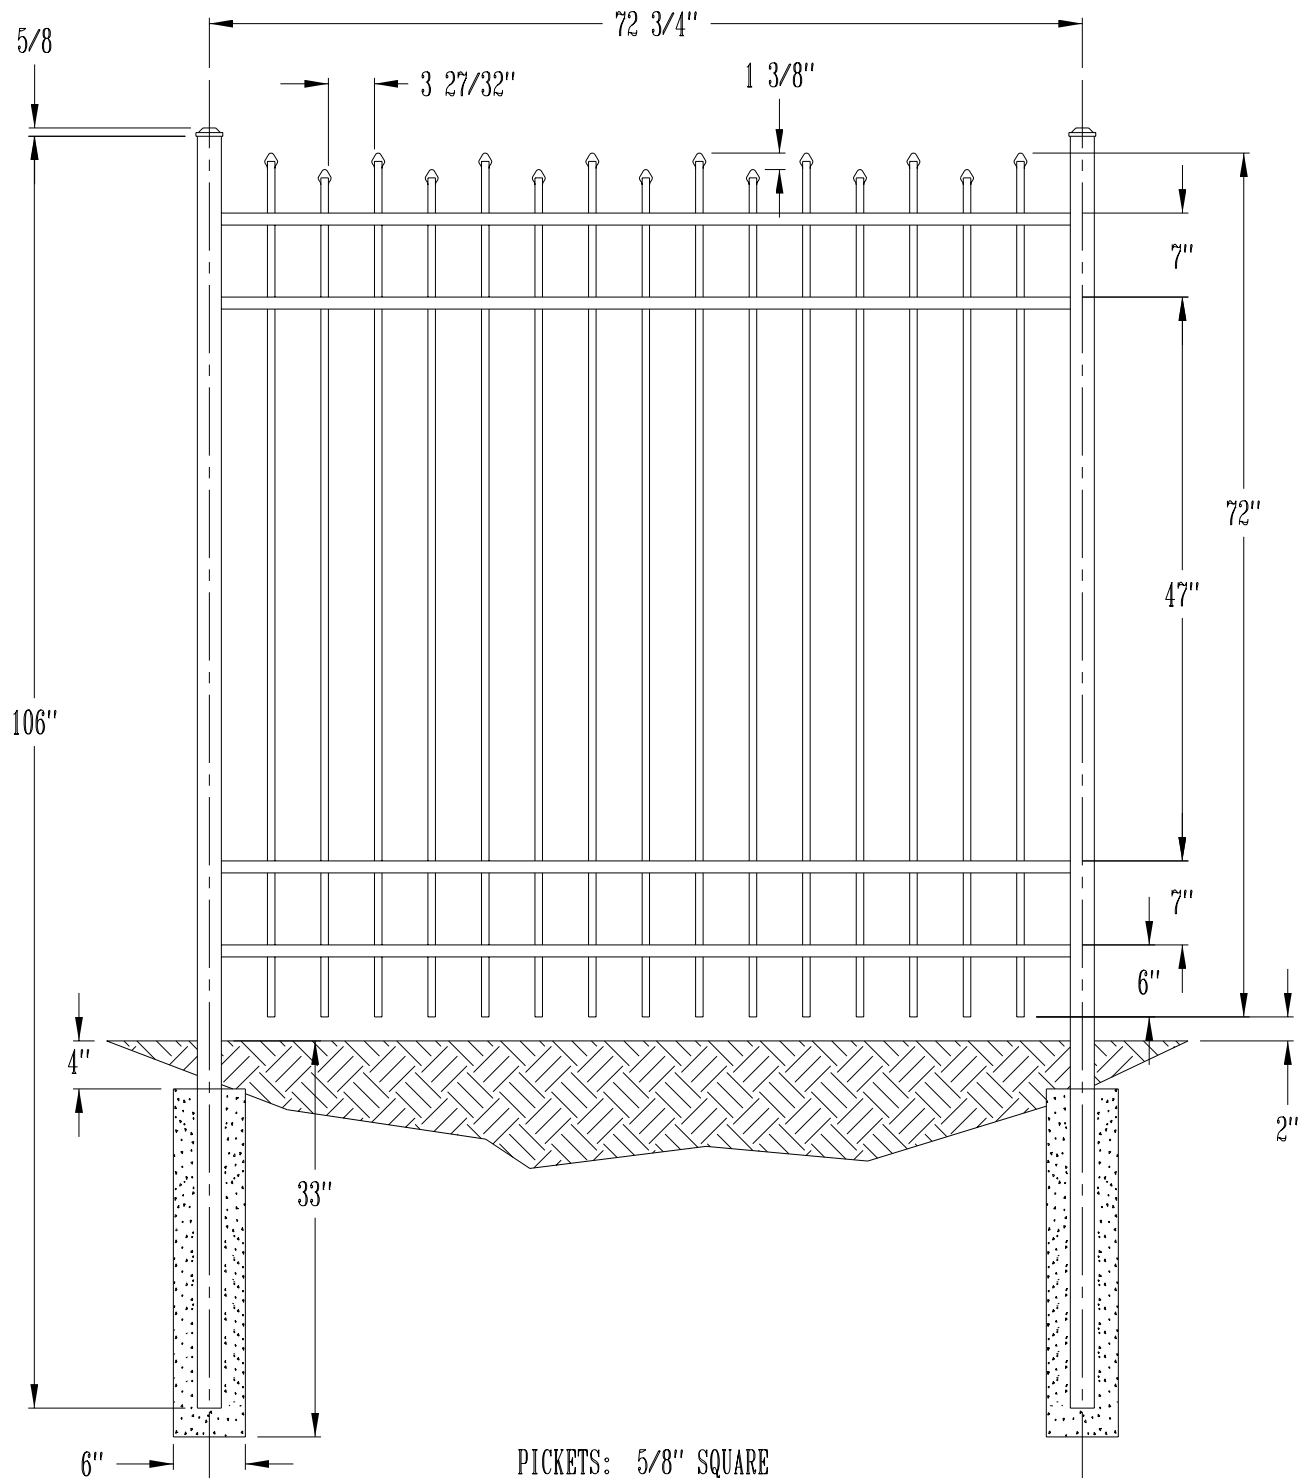

48" Barcelona Fence - Residential Grade Aluminum Fence
Call 800-733-7422 for more information

PICKETS: 5/8" SQUARE
RAILS: 1" SQUARE
POSTS: 2" SQUARE

60" Barcelona Fence - Residential Grade Aluminum Fence
Call 800-733-7422 for more information

PICKETS: 5/8" SQUARE
RAILS: 1" SQUARE
POSTS: 2" SQUARE

72" Barcelona Fence - Residential Grade Aluminum Fence
Call 800-733-7422 for more information

PICKETS: 5/8" SQUARE
RAILS: 1" SQUARE
POSTS: 2" SQUARE