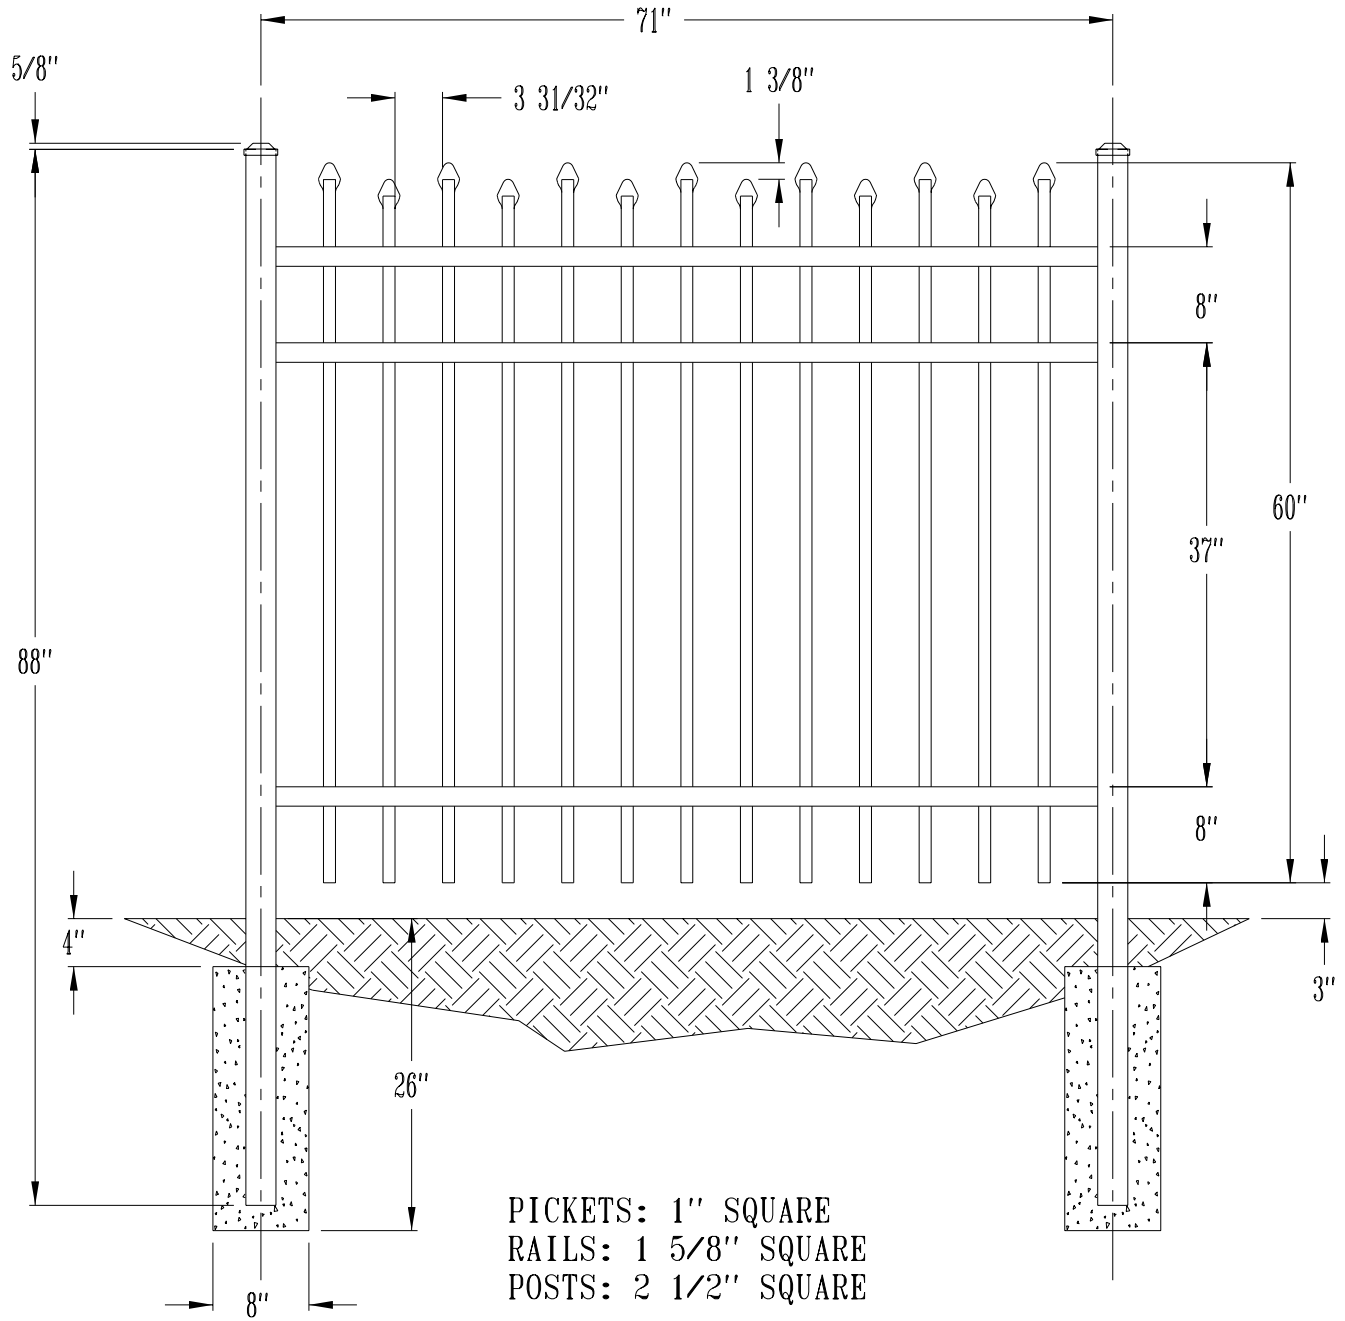

60" Tahoe Fence - Industrial Grade Aluminum Fence
Call 800-733-7422 for more information