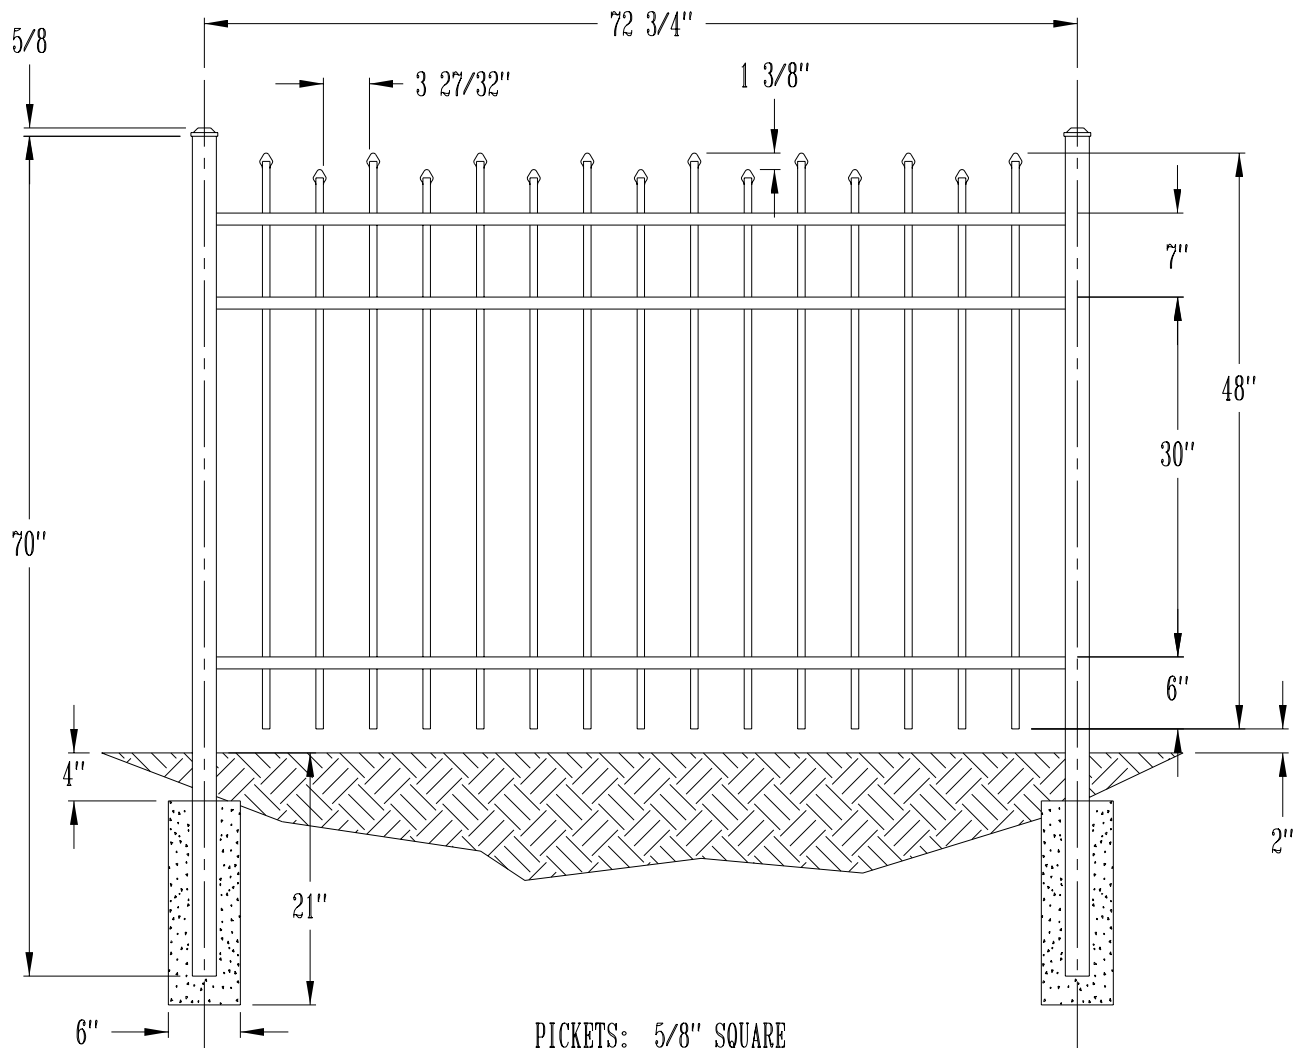

48" Barcelona Fence - Residential Grade Aluminum Fence
Call 800-733-7422 for more information

PICKETS: 5/8" SQUARE
RAILS: 1" SQUARE
POSTS: 2" SQUARE

60" Barcelona Fence - Residential Grade Aluminum Fence
Call 800-733-7422 for more information

PICKETS: 5/8" SQUARE
RAILS: 1" SQUARE
POSTS: 2" SQUARE

72" Barcelona Fence - Residential Grade Aluminum Fence
Call 800-733-7422 for more information

PICKETS: 5/8" SQUARE
RAILS: 1" SQUARE
POSTS: 2" SQUARE

48" Tahoe Fence - Industrial Grade Aluminum Fence
Call 800-733-7422 for more information

PICKETS: 1" SQUARE
RAILS: 1 5/8" SQUARE
POSTS: 2 1/2" SQUARE

60" Tahoe Fence - Industrial Grade Aluminum Fence
Call 800-733-7422 for more information