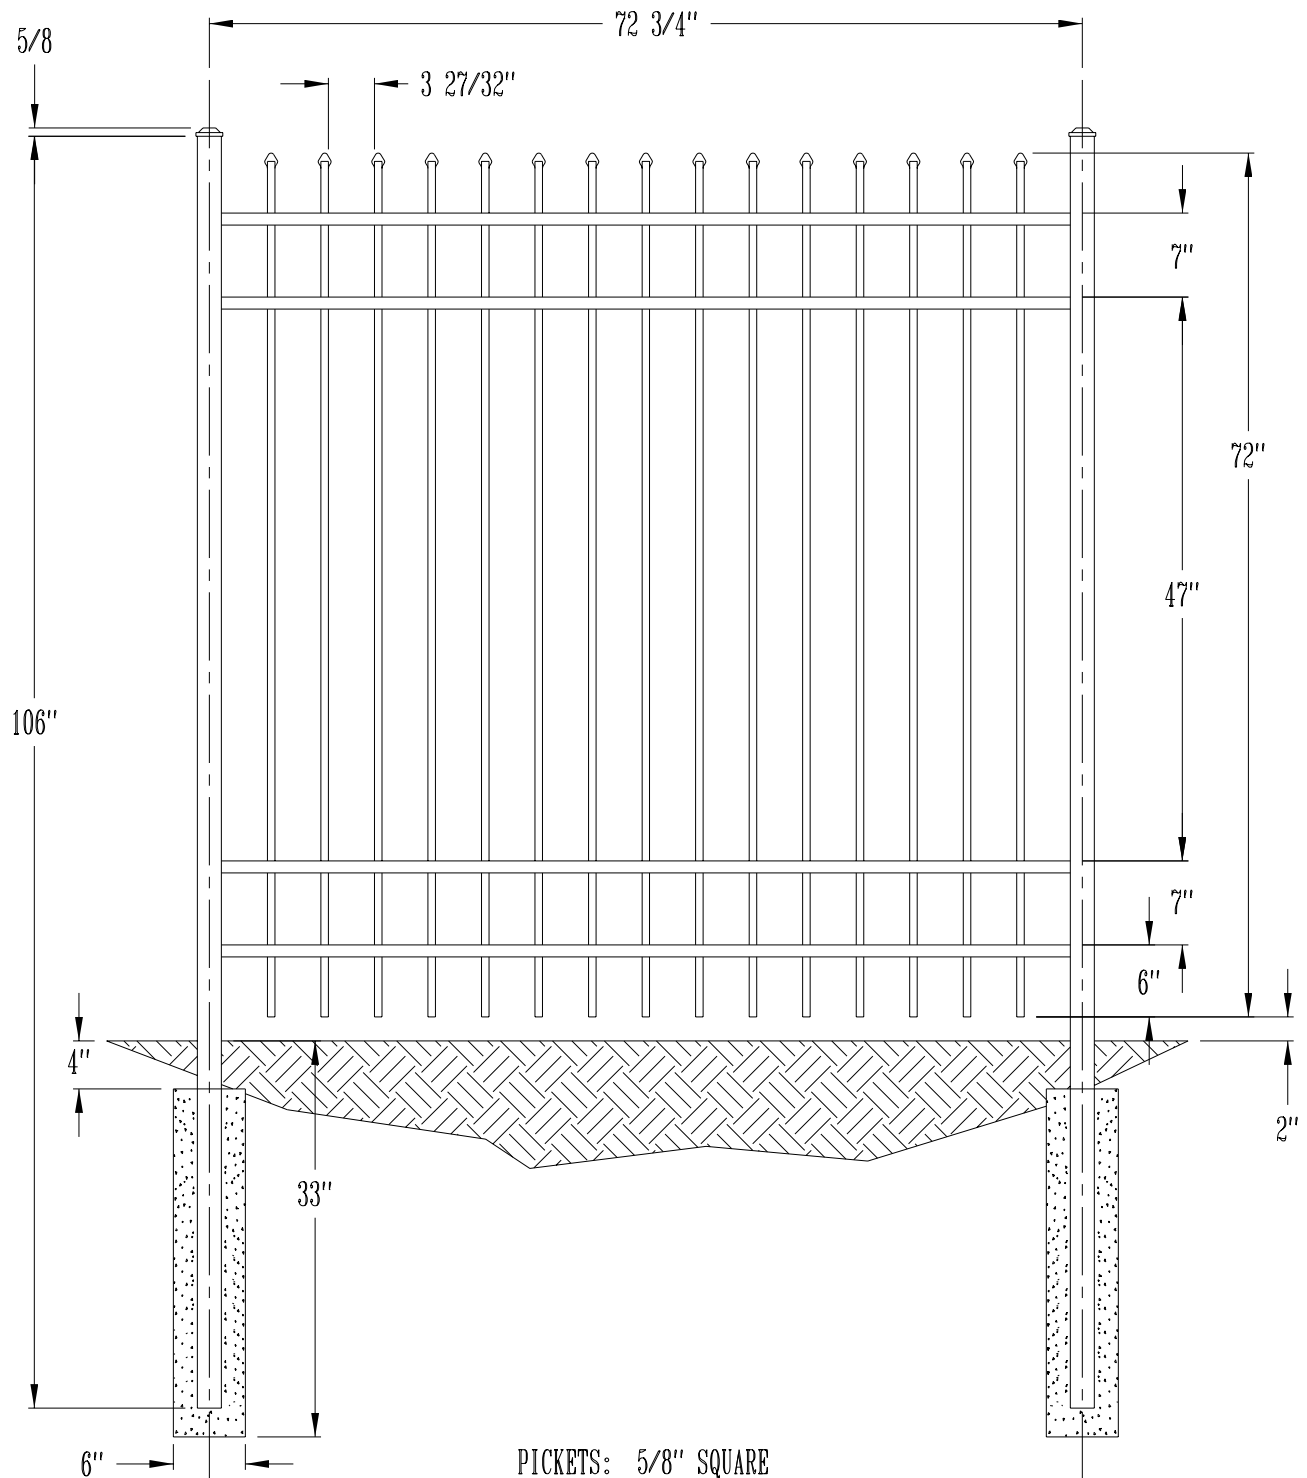

PICKETS: 5/8" SQUARE
RAILS: 1" SQUARE
POSTS: 2" SQUARE

48" Avalon Fence - Residential Grade Aluminum Fence
Call 800-733-7422 for more information

PICKETS: 5/8" SQUARE
RAILS: 1" SQUARE
POSTS: 2" SQUARE

60" Avalon Fence - Residential Grade Aluminum Fence
Call 800-733-7422 for more information

PICKETS: 5/8" SQUARE
RAILS: 1" SQUARE
POSTS: 2" SQUARE

72" Avalon Fence - Residential Grade Aluminum Fence
Call 800-733-7422 for more information

PICKETS: 5/8" SQUARE
RAILS: 1" SQUARE
POSTS: 2" SQUARE

48" Avalon Fence - Aero Grade Aluminum Fence
Call 800-733-7422 for more information

PICKETS: 1" X 5/8"
RAILS: 1 1/8 X 1 1/2"
POSTS: 2 1/2" SQUARE

60" Avalon Fence - Aero Grade Aluminum Fence
Call 800-733-7422 for more information

PICKETS: 1" X 5/8"
RAILS: 1 1/8 X 1 1/2"
POSTS: 2 1/2" SQUARE