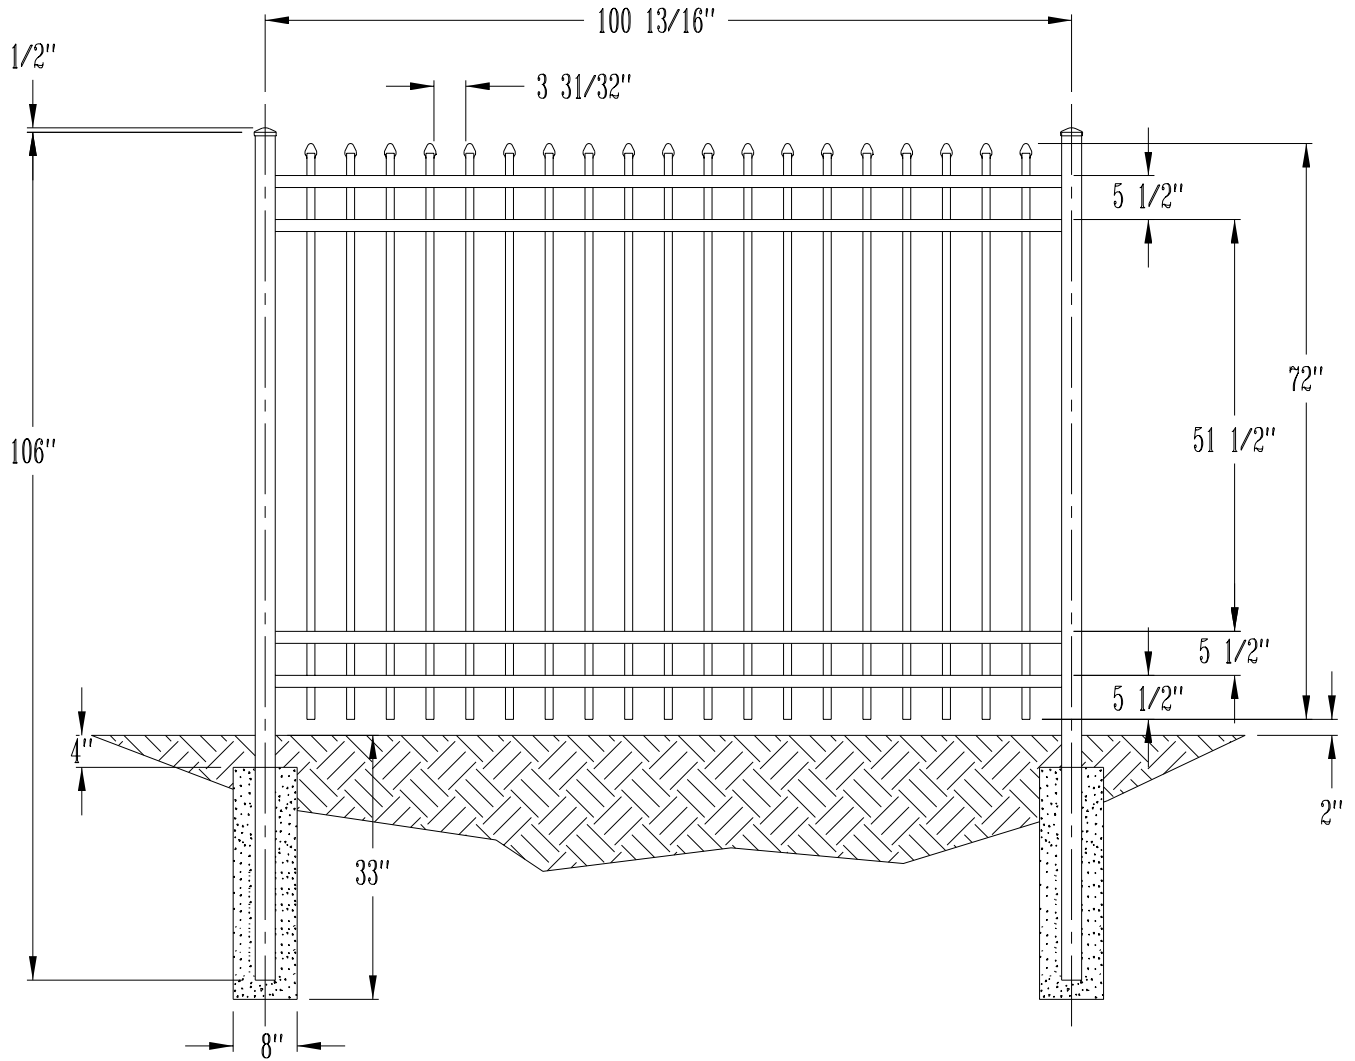

72" Avalon Fence - Aero Grade Aluminum Fence
Call 800-733-7422 for more information

PICKETS: 1" X 5/8"
RAILS: 1 1/8 X 1 1/2"
POSTS: 2 1/2" SQUARE