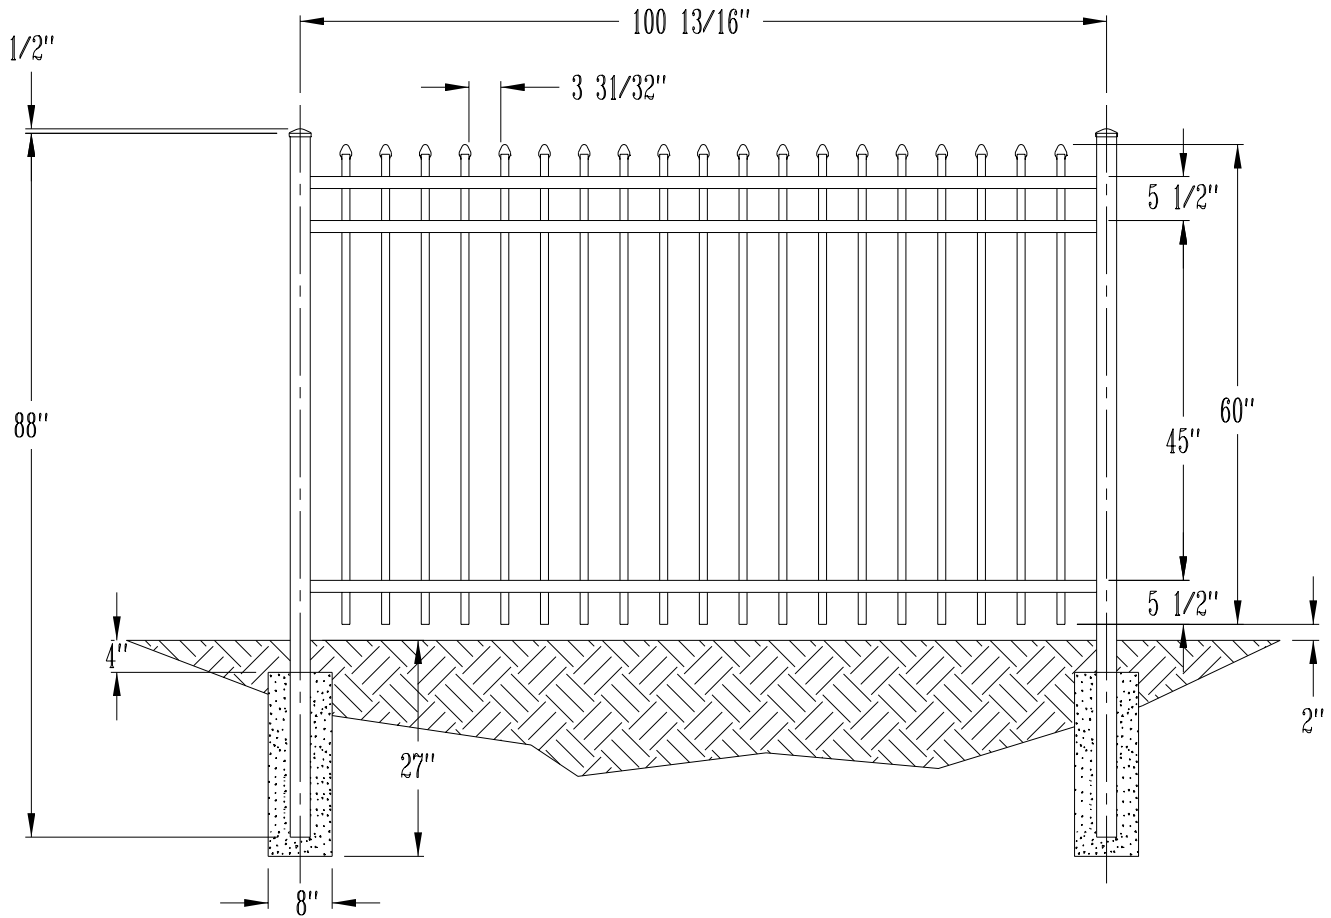

PICKETS: 5/8" SQUARE
RAILS: 1" SQUARE
POSTS: 2" SQUARE

72" Avalon Fence - Residential Grade Aluminum Fence
Call 800-733-7422 for more information

PICKETS: 5/8" SQUARE
RAILS: 1" SQUARE
POSTS: 2" SQUARE

48" Avalon Fence - Aero Grade Aluminum Fence
Call 800-733-7422 for more information

PICKETS: 1" X 5/8"
RAILS: 1 1/8 X 1 1/2"
POSTS: 2 1/2" SQUARE

60" Avalon Fence - Aero Grade Aluminum Fence
Call 800-733-7422 for more information

PICKETS: 1" X 5/8"
RAILS: 1 1/8 X 1 1/2"
POSTS: 2 1/2" SQUARE