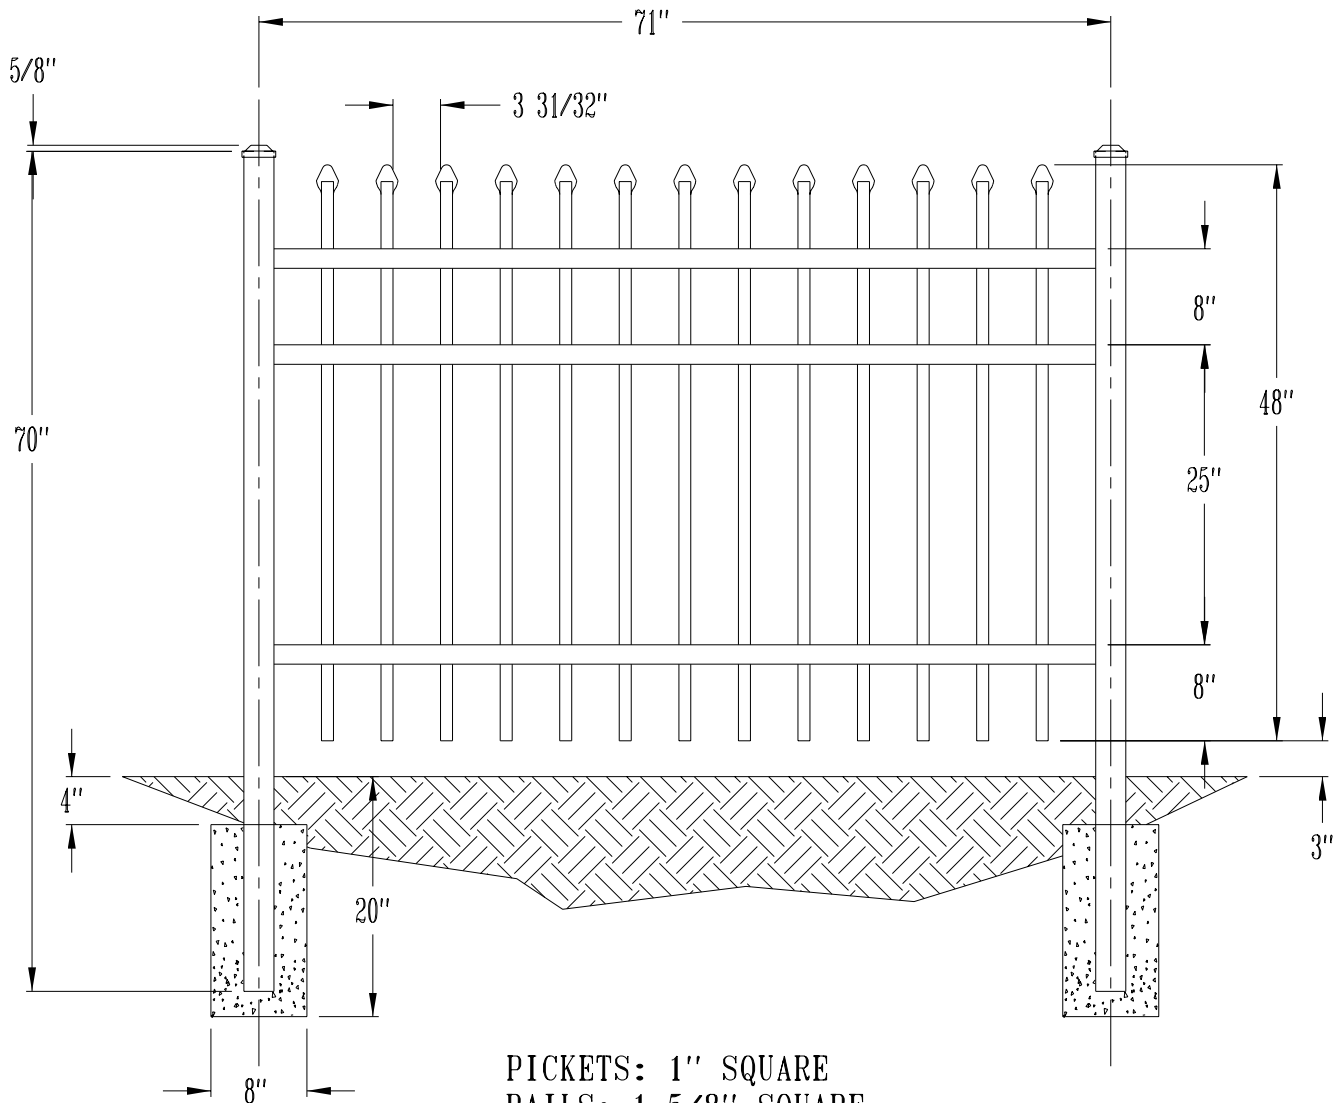

PICKETS: 1" X 5/8"
RAILS: 1 1/8 X 1 1/2"
POSTS: 2 1/2" SQUARE

60" Avalon Fence - Aero Grade Aluminum Fence
Call 800-733-7422 for more information

PICKETS: 1" X 5/8"
RAILS: 1 1/8 X 1 1/2"
POSTS: 2 1/2" SQUARE

72" Avalon Fence - Aero Grade Aluminum Fence
Call 800-733-7422 for more information

PICKETS: 1" X 5/8"
RAILS: 1 1/8 X 1 1/2"
POSTS: 2 1/2" SQUARE

48" Madrid Fence - Industrial Grade Aluminum Fence
Call 800-733-7422 for more information

PICKETS: 1" SQUARE
RAILS: 1 5/8" SQUARE
POSTS: 2 1/2" SQUARE

60" Madrid Fence - Industrial Grade Aluminum Fence
Call 800-733-7422 for more information

72" Madrid Fence - Industrial Grade Aluminum Fence
Call 800-733-7422 for more information