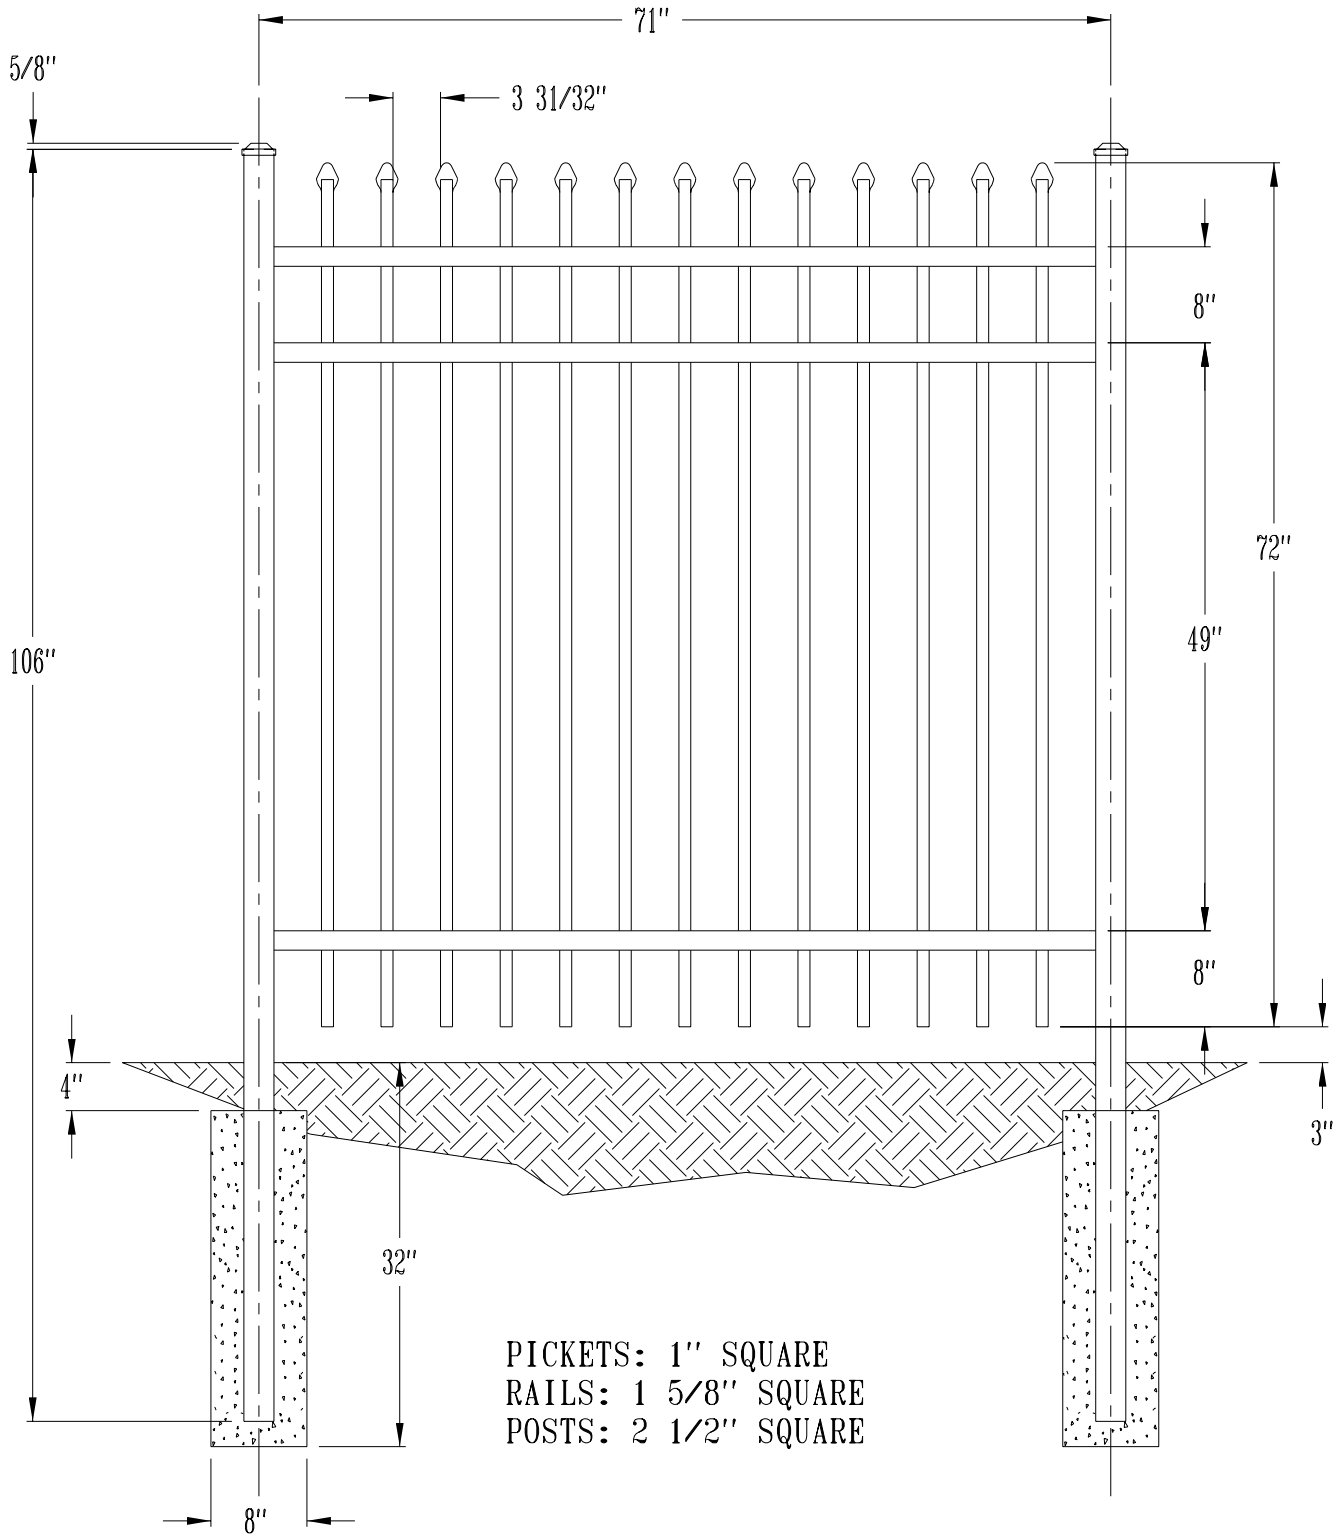

72" Avalon Fence - Aero Grade Aluminum Fence
Call 800-733-7422 for more information

PICKETS: 1" X 5/8"
RAILS: 1 1/8 X 1 1/2"
POSTS: 2 1/2" SQUARE

48" Madrid Fence - Industrial Grade Aluminum Fence
Call 800-733-7422 for more information

PICKETS: 1" SQUARE
RAILS: 1 5/8" SQUARE
POSTS: 2 1/2" SQUARE

60" Madrid Fence - Industrial Grade Aluminum Fence
Call 800-733-7422 for more information

72" Madrid Fence - Industrial Grade Aluminum Fence
Call 800-733-7422 for more information