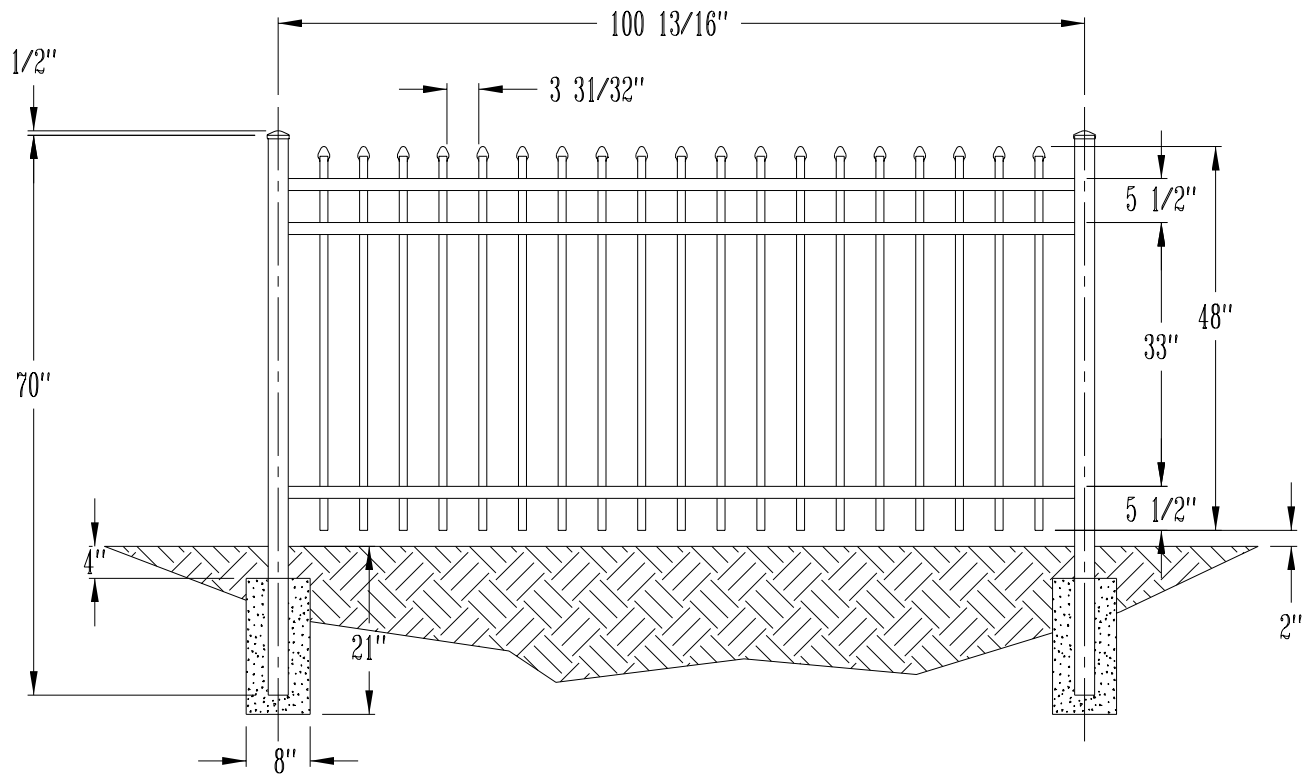

PICKETS: 5/8" SQUARE
RAILS: 1" SQUARE
POSTS: 2" SQUARE

48" Avalon Fence - Residential Grade Aluminum Fence
Call 800-733-7422 for more information

PICKETS: 5/8" SQUARE
RAILS: 1" SQUARE
POSTS: 2" SQUARE

60" Avalon Fence - Residential Grade Aluminum Fence
Call 800-733-7422 for more information

PICKETS: 5/8" SQUARE
RAILS: 1" SQUARE
POSTS: 2" SQUARE

72" Avalon Fence - Residential Grade Aluminum Fence
Call 800-733-7422 for more information

PICKETS: 5/8" SQUARE
RAILS: 1" SQUARE
POSTS: 2" SQUARE

48" Avalon Fence - Aero Grade Aluminum Fence
Call 800-733-7422 for more information

PICKETS: 1" X 5/8"
RAILS: 1 1/8 X 1 1/2"
POSTS: 2 1/2" SQUARE

60" Avalon Fence - Aero Grade Aluminum Fence
Call 800-733-7422 for more information

PICKETS: 1" X 5/8"
RAILS: 1 1/8 X 1 1/2"
POSTS: 2 1/2" SQUARE