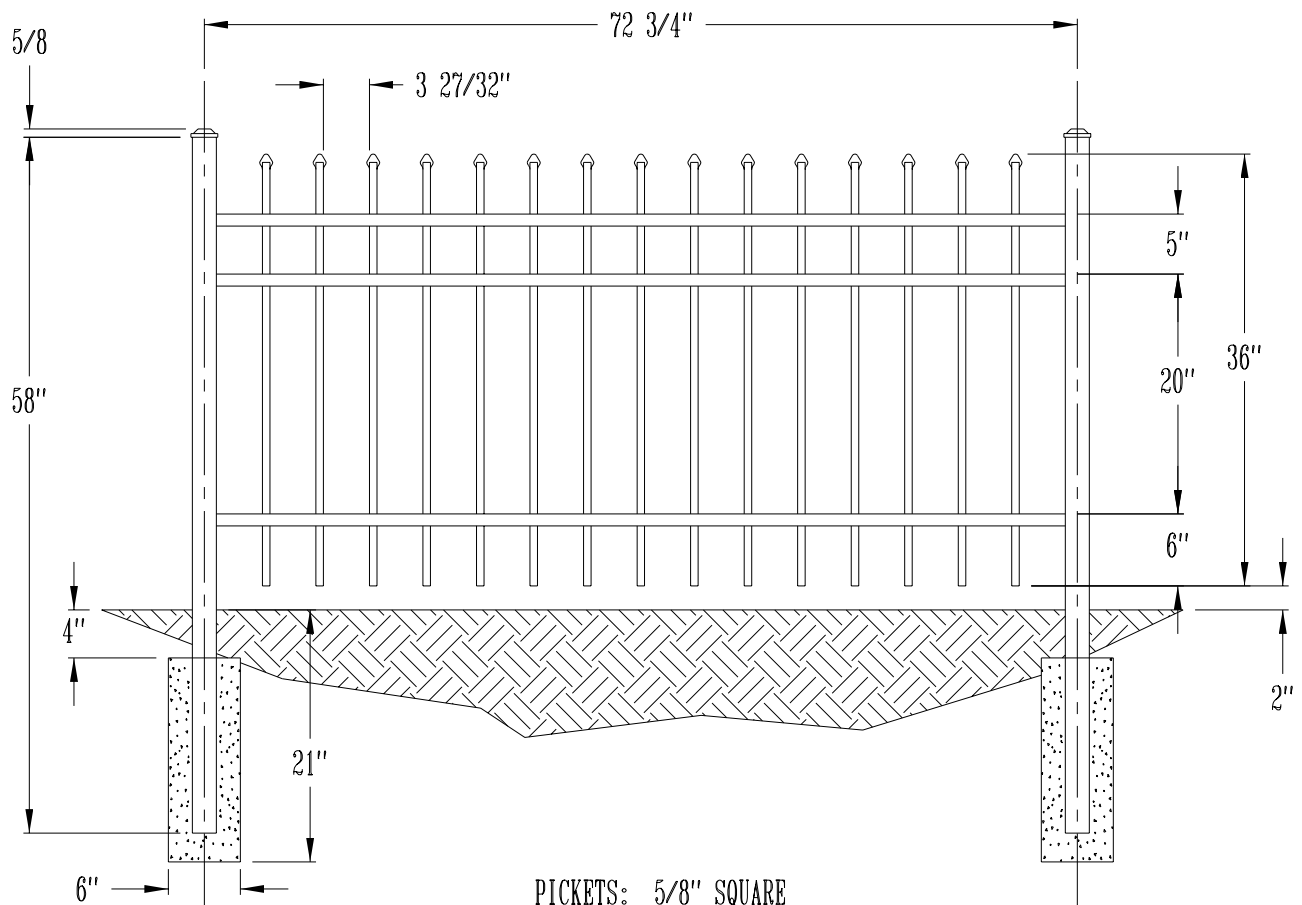

36" Avalon Fence - Residential Grade Aluminum Fence
Call 800-733-7422 for more information

PICKETS: 5/8" SQUARE
RAILS: 1" SQUARE
POSTS: 2" SQUARE