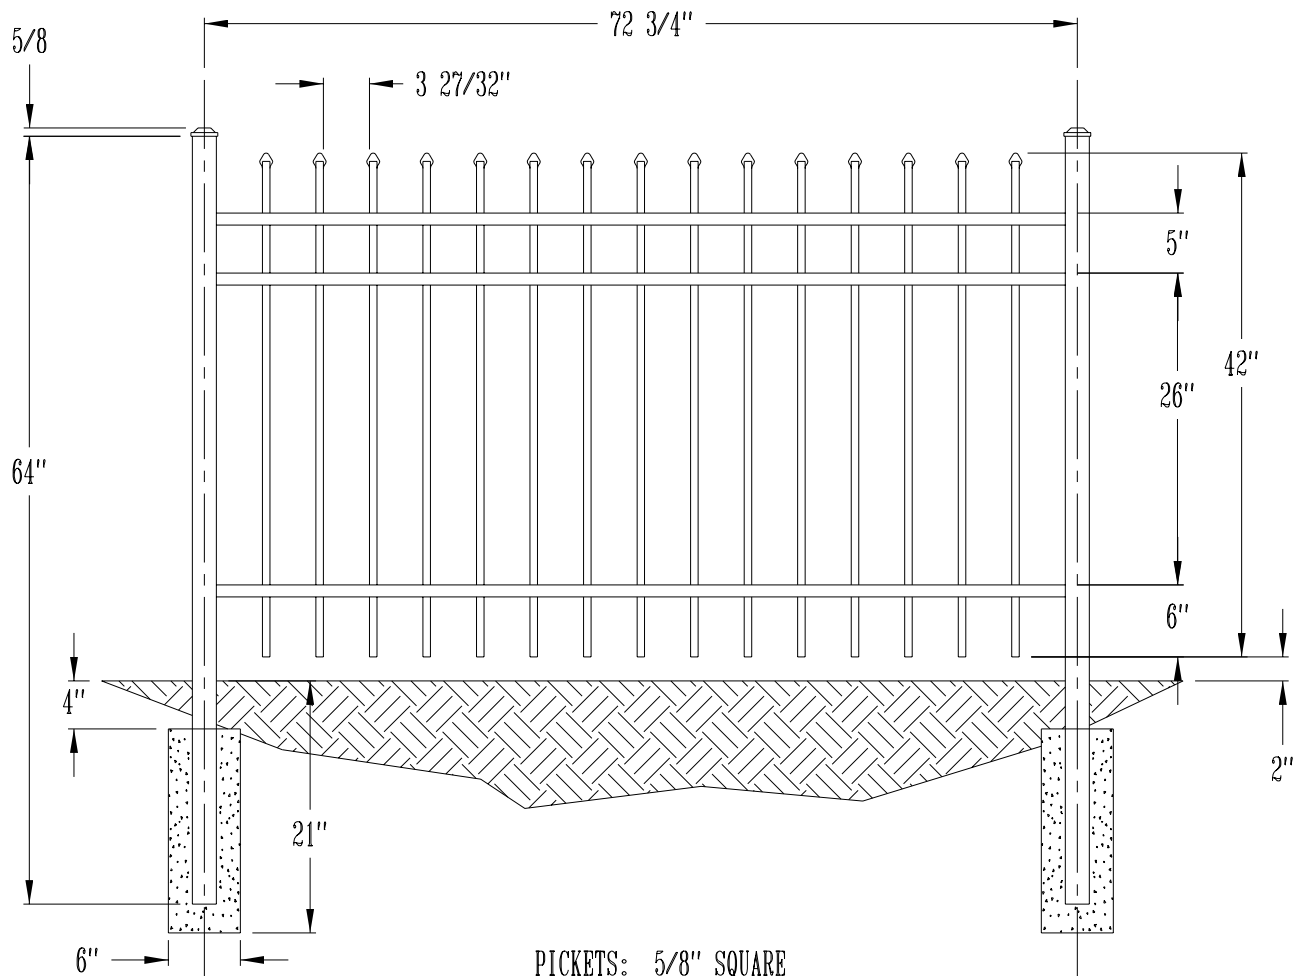

PICKETS: 5/8" SQUARE
RAILS: 1" SQUARE
POSTS: 2" SQUARE

48" Avalon Fence - Residential Grade Aluminum Fence
Call 800-733-7422 for more information

PICKETS: 5/8" SQUARE
RAILS: 1" SQUARE
POSTS: 2" SQUARE

60" Avalon Fence - Residential Grade Aluminum Fence
Call 800-733-7422 for more information

PICKETS: 5/8" SQUARE
RAILS: 1" SQUARE
POSTS: 2" SQUARE

72" Avalon Fence - Residential Grade Aluminum Fence
Call 800-733-7422 for more information

PICKETS: 5/8" SQUARE
RAILS: 1" SQUARE
POSTS: 2" SQUARE

48" Avalon Fence - Aero Grade Aluminum Fence
Call 800-733-7422 for more information

PICKETS: 1" X 5/8"
RAILS: 1 1/8 X 1 1/2"
POSTS: 2 1/2" SQUARE

60" Avalon Fence - Aero Grade Aluminum Fence
Call 800-733-7422 for more information

PICKETS: 1" X 5/8"
RAILS: 1 1/8 X 1 1/2"
POSTS: 2 1/2" SQUARE

PICKETS: 1" SQUARE
RAILS: 1 5/8" SQUARE
POSTS: 2 1/2" SQUARE

60" Madrid Fence - Industrial Grade Aluminum Fence
Call 800-733-7422 for more information

72" Madrid Fence - Industrial Grade Aluminum Fence
Call 800-733-7422 for more information