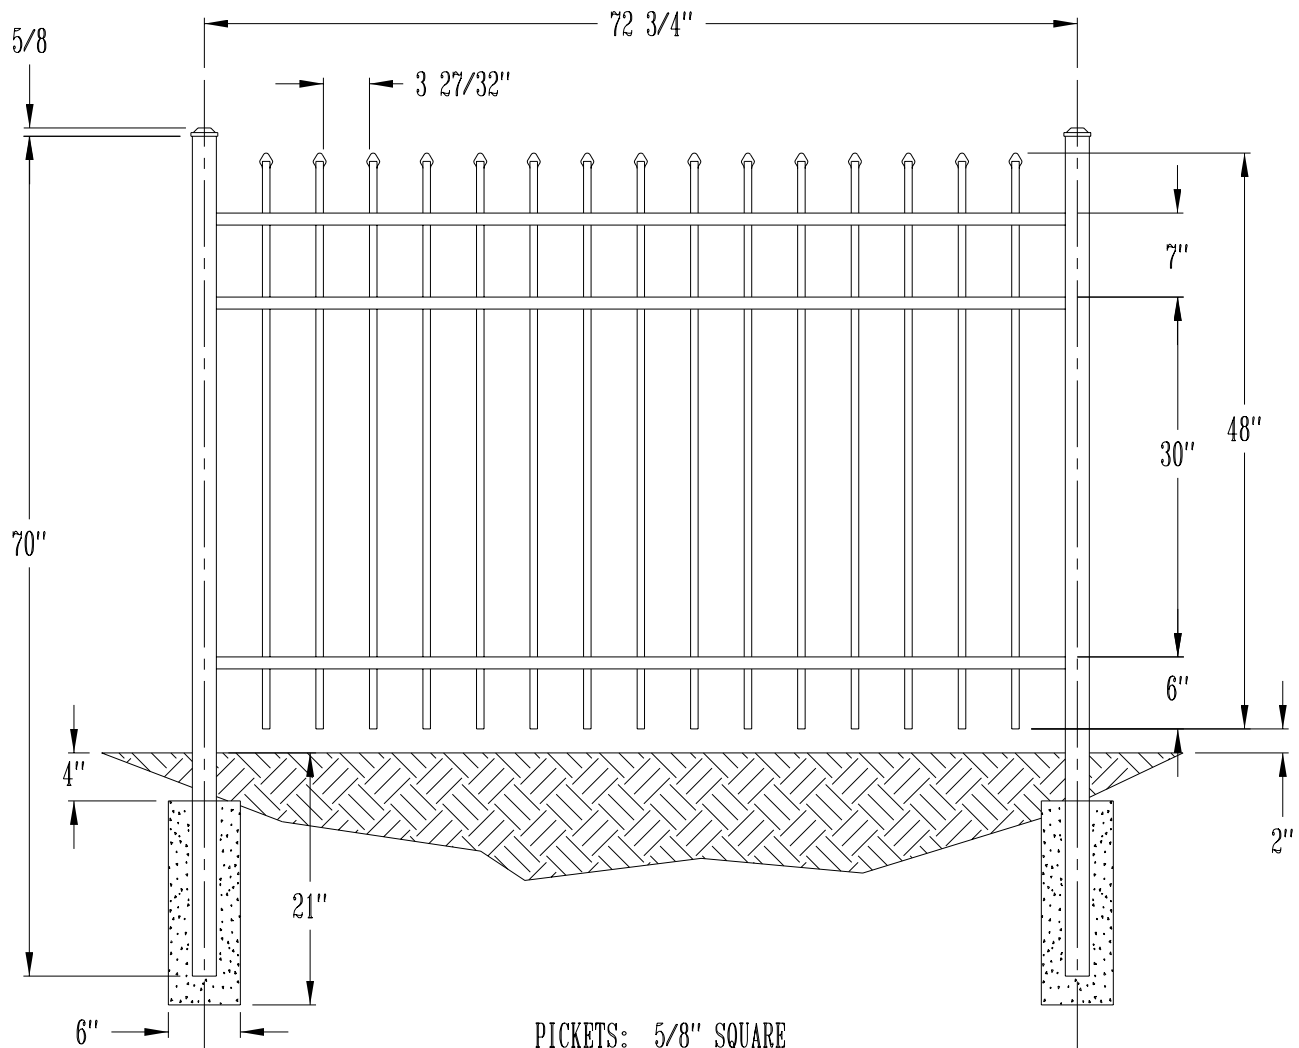

36" Avalon Fence - Residential Grade Aluminum Fence
Call 800-733-7422 for more information

PICKETS: 5/8" SQUARE
RAILS: 1" SQUARE
POSTS: 2" SQUARE

42" Avalon Fence - Residential Grade Aluminum Fence
Call 800-733-7422 for more information

PICKETS: 5/8" SQUARE
RAILS: 1" SQUARE
POSTS: 2" SQUARE

48" Avalon Fence - Residential Grade Aluminum Fence
Call 800-733-7422 for more information

PICKETS: 5/8" SQUARE
RAILS: 1" SQUARE
POSTS: 2" SQUARE

60" Avalon Fence - Residential Grade Aluminum Fence
Call 800-733-7422 for more information

PICKETS: 5/8" SQUARE
RAILS: 1" SQUARE
POSTS: 2" SQUARE

72" Avalon Fence - Residential Grade Aluminum Fence
Call 800-733-7422 for more information

PICKETS: 5/8" SQUARE
RAILS: 1" SQUARE
POSTS: 2" SQUARE

48" Avalon Fence - Aero Grade Aluminum Fence
Call 800-733-7422 for more information

PICKETS: 1" X 5/8"
RAILS: 1 1/8 X 1 1/2"
POSTS: 2 1/2" SQUARE

60" Avalon Fence - Aero Grade Aluminum Fence
Call 800-733-7422 for more information

PICKETS: 1" X 5/8"
RAILS: 1 1/8 X 1 1/2"
POSTS: 2 1/2" SQUARE