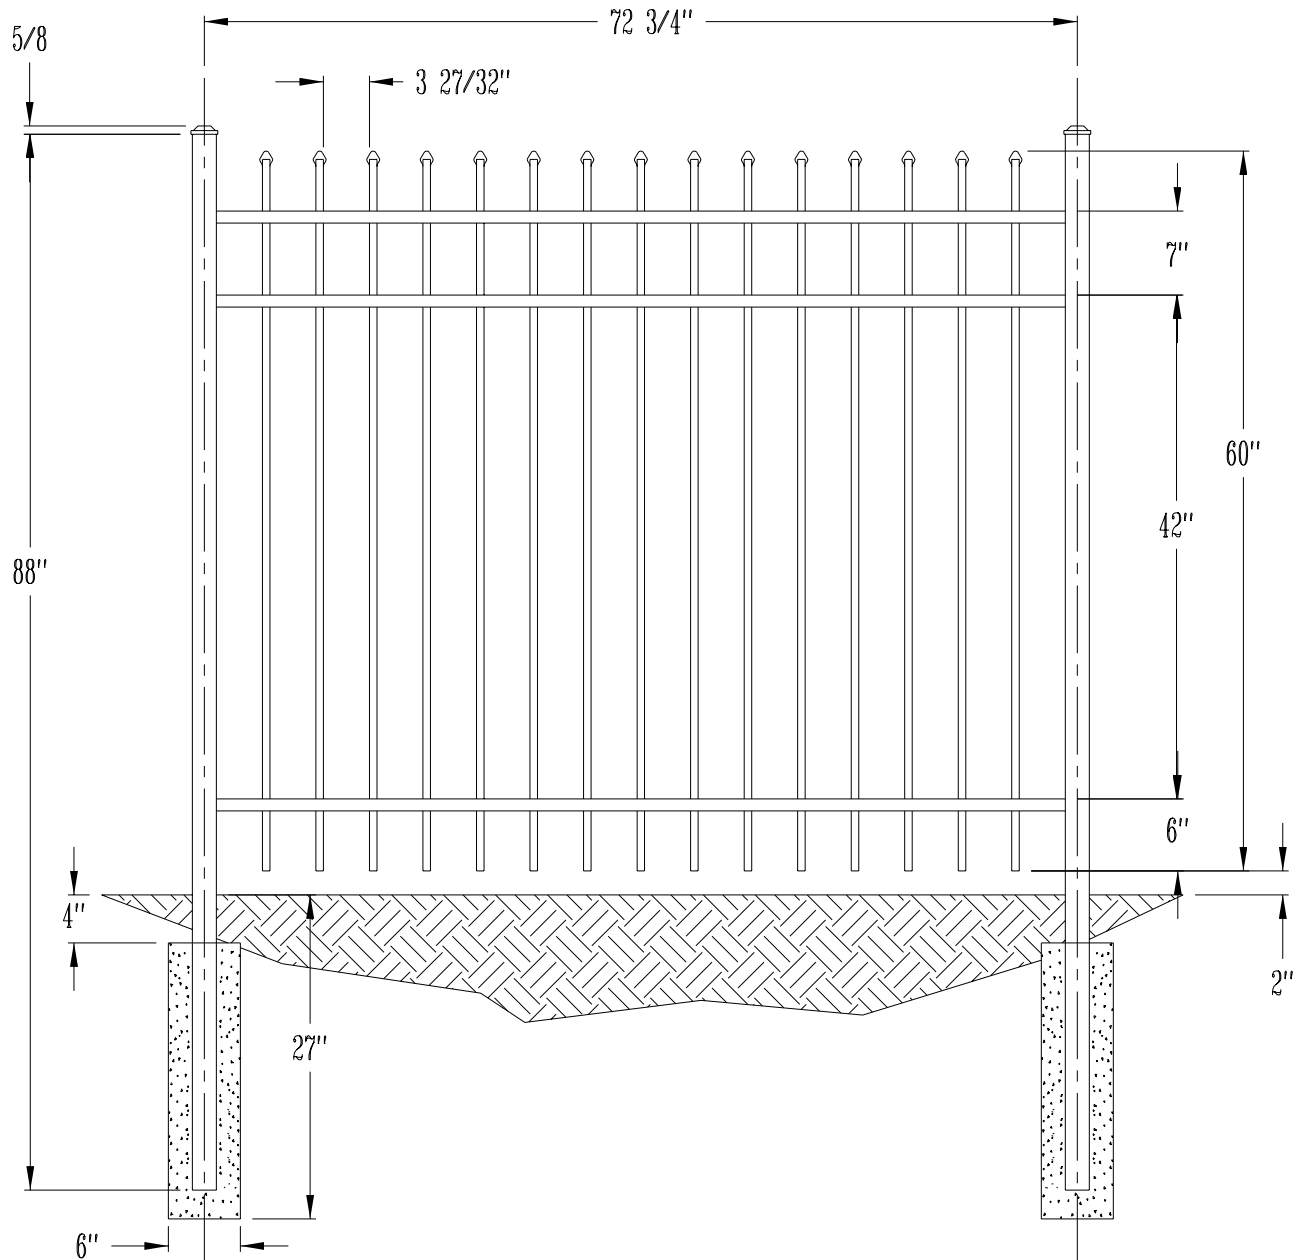

36" Avalon Fence - Residential Grade Aluminum Fence
Call 800-733-7422 for more information

PICKETS: 5/8" SQUARE
RAILS: 1" SQUARE
POSTS: 2" SQUARE

42" Avalon Fence - Residential Grade Aluminum Fence
Call 800-733-7422 for more information

PICKETS: 5/8" SQUARE
RAILS: 1" SQUARE
POSTS: 2" SQUARE

48" Avalon Fence - Residential Grade Aluminum Fence
Call 800-733-7422 for more information

PICKETS: 5/8" SQUARE
RAILS: 1" SQUARE
POSTS: 2" SQUARE

60" Avalon Fence - Residential Grade Aluminum Fence
Call 800-733-7422 for more information

PICKETS: 1" X 5/8"
RAILS: 1 1/8 X 1 1/2"
POSTS: 2 1/2" SQUARE

60" Avalon Fence - Aero Grade Aluminum Fence
Call 800-733-7422 for more information

PICKETS: 1" X 5/8"
RAILS: 1 1/8 X 1 1/2"
POSTS: 2 1/2" SQUARE