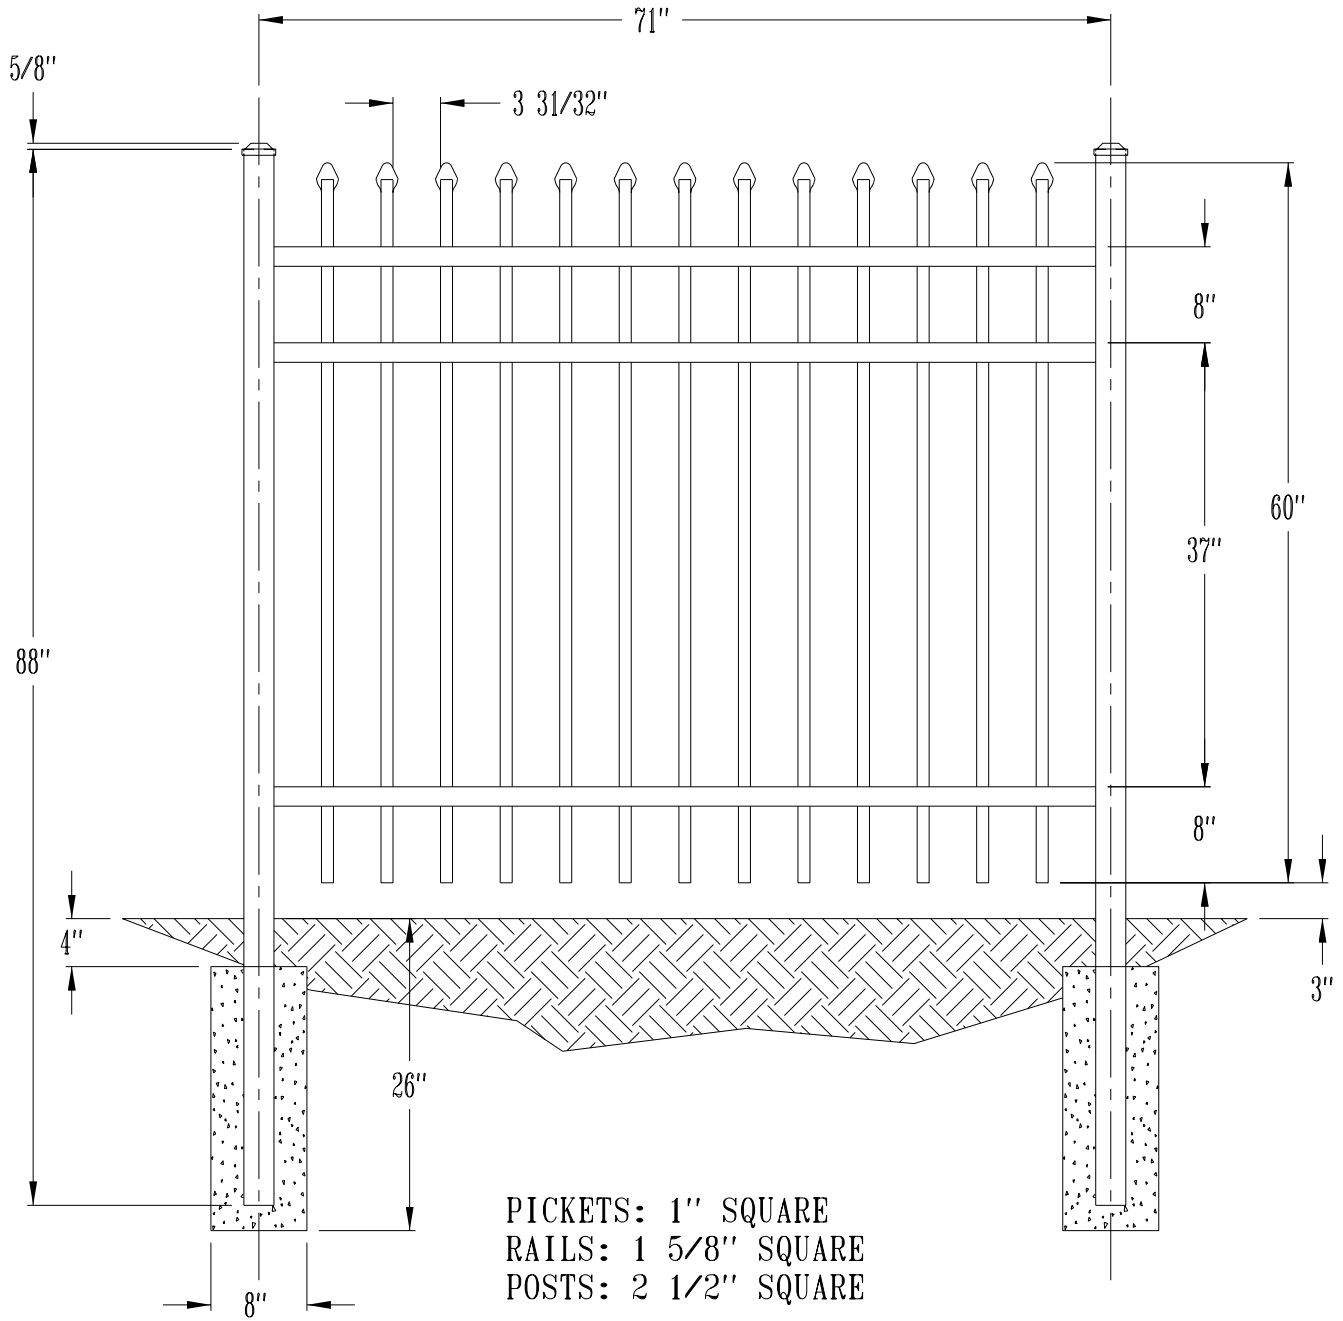

72" Avalon Fence - Aero Grade Aluminum Fence
Call 800-733-7422 for more information

PICKETS: 1" X 5/8"
RAILS: 1 1/8 X 1 1/2"
POSTS: 2 1/2" SQUARE

48" Madrid Fence - Industrial Grade Aluminum Fence
Call 800-733-7422 for more information

PICKETS: 1" SQUARE
RAILS: 1 5/8" SQUARE
POSTS: 2 1/2" SQUARE

60" Madrid Fence - Industrial Grade Aluminum Fence
Call 800-733-7422 for more information

72" Madrid Fence - Industrial Grade Aluminum Fence
Call 800-733-7422 for more information