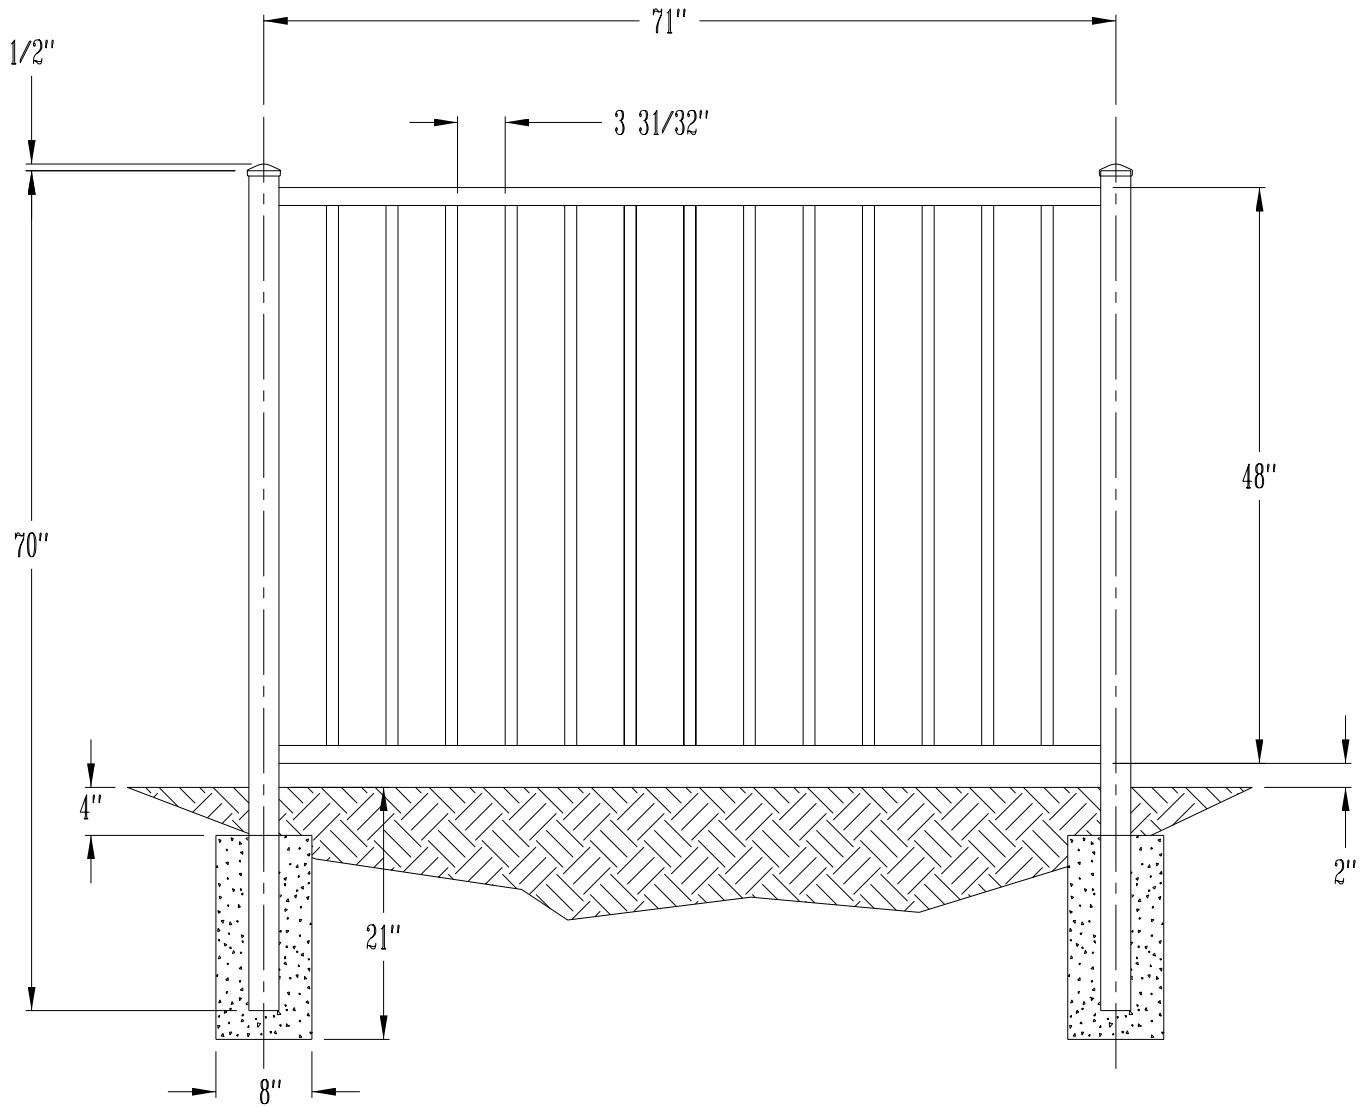

48" Sentry Fence - Aero Grade Aluminum Fence
Call 800-733-7422 for more information

PICKETS: 1" X 5/8"
RAILS: 1 1/8 X 1 1/2"
POSTS: 2 1/2" SQUARE