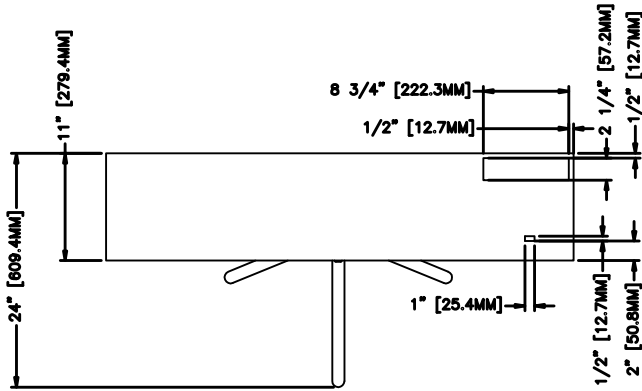

Reference Drawings

1 Plan View

4 Horizontal Section

2 Front Elevation

3 Right Elevation

Options:

- Pulse Relay.
- Time-out relay.
- Red and green indicator lights.
- Electric or battery counter.
- Stainless steel, brass or bronze cabinet construction.
- Marble top cover.
- Extended arms for larger aisleway.
- Remote release pushbutton.
- Serial port interface for direct PC connection.
- Rotation detection switch.
- Foam rubber arm guards.
- Key override

Installation:

- Turnstile Installs on Finish Floor.
- Floor Must be Dead Level.
- Power Supply from Floor.
- Turnstile is Free-standing.