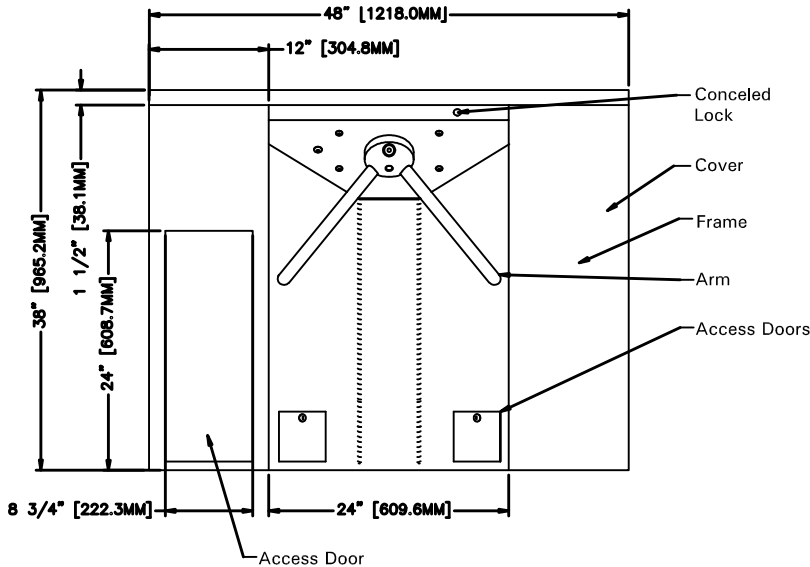

Reference Drawings

1 Plan View

4 Horizontal Section

2 Front Elevation

3 Right Elevation

Options:

- Pulse Relay.
- Time-out relay.
- Red and green indicator lights.
- Electric or battery counter.
- Stainless steel, brass or bronze cabinet construction.
- Marble top cover.
- Extended arms for larger aisleway.
- Remote release pushbutton.
- Serial port interface for direct PC connection.
- Rotation detection switch.
- Foam rubber arm guards.
- Key override

Installation:

- Turnstile Installs on Finish Floor.
- Floor Must be Dead Level.
- Power Supply from Floor.
- Turnstile is Free-standing.