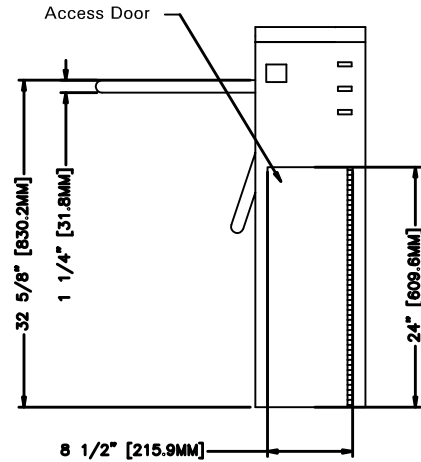

Reference Drawings

1 Plan View

4 Horizontal Section

2 Front Elevation

3 Right Elevation

Options:

- Pulse Relay.
- Time-out relay.
- Red and green indicator lights.
- Electric or battery counter.
- Stainless steel, brass or bronze cabinet construction.
- Marble top cover.
- Extended arms for larger aisleway.
- Remote release pushbutton.
- Serial port interface for direct PC connection.
- Rotation detection switch.
- Foam rubber arm guards.
- Key override

Installation:

- Turnstile Installs on Finish Floor.
- Floor Must be Dead Level.
- Power Supply from Floor.
- Turnstile is Free-standing.